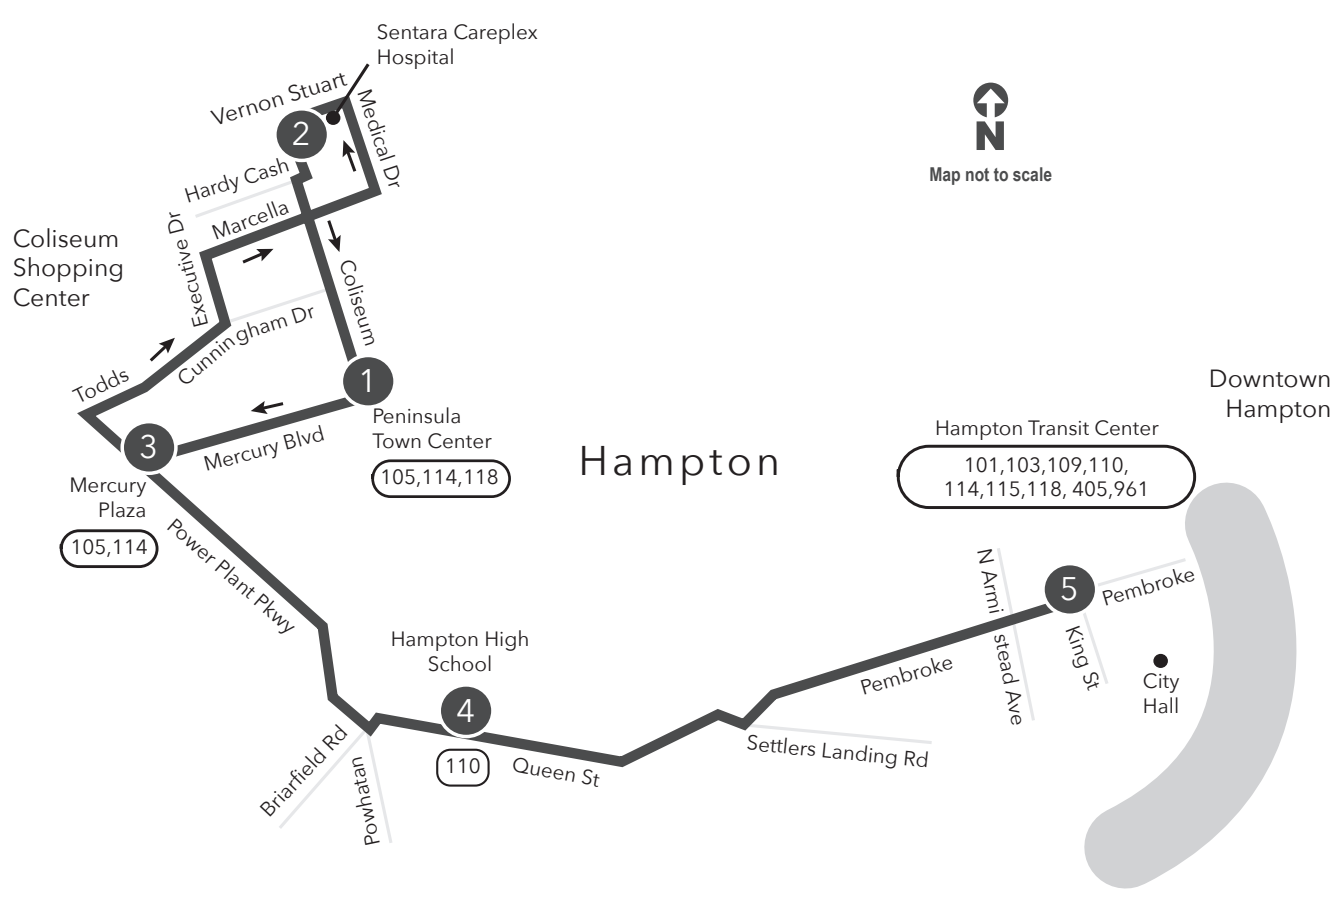

Route 102 Hampton Transit Center / Queen St / Peninsula Town Center

Legend

- Weekday & Saturday
- Streets
- Time Point
- Connecting Bus Routes
- Point of Interest

PM times are shaded & in bold.

WEEKDAY: From Hampton Transit Center to Hampton High School to Peninsula Town Center

5	4	3	2	1
Hampton Transit Center	Hampton High School	Mercury Plaza	Sentara Careplex Hospital	Peninsula Town Center
6:19	6:26	6:30	6:41	6:45
7:19	7:26	7:30	7:41	7:45
8:19	8:26	8:30	8:41	8:45
9:19	9:26	9:30	9:41	9:45
10:19	10:26	10:30	10:42	10:47
11:19	11:26	11:30	11:44	11:49
12:19	12:26	12:30	12:44	12:49
1:19	1:26	1:30	1:44	1:49
2:19	2:26	2:30	2:44	2:49
3:19	3:26	3:30	3:44	3:49
4:19	4:26	4:30	4:44	4:49
5:19	5:26	5:30	5:44	5:49
6:19	6:26	6:30	6:42	6:46
7:19	7:26	7:30	7:42	7:46

SATURDAY: From Hampton Transit Center to Hampton High School to Peninsula Town Center

5	4	3	2	1
Hampton Transit Center	Hampton High School	Mercury Plaza	Sentara Careplex Hospital	Peninsula Town Center
7:19	7:25	7:29	7:38	7:42
8:19	8:25	8:29	8:38	8:42
9:19	9:25	9:29	9:38	9:42
10:19	10:25	10:29	10:38	10:42
11:19	11:26	11:30	11:43	11:48
12:19	12:26	12:30	12:43	12:48
1:19	1:26	1:30	1:43	1:48
2:19	2:26	2:30	2:43	2:48
3:19	3:26	3:30	3:43	3:48
4:19	4:26	4:30	4:44	4:48
5:19	5:26	5:30	5:44	5:48
6:19	6:25	6:29	6:41	6:45

Route 102

Hampton Transit Center / Queen St / Peninsula Town Center

Effective: 5.10.26