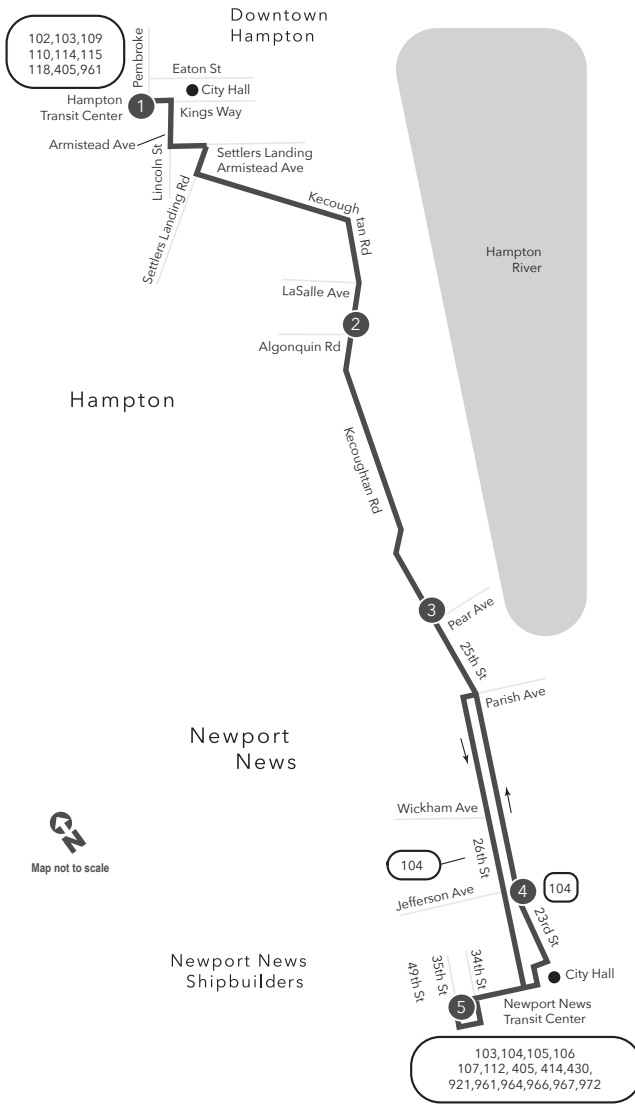

Route 101 Hampton Transit Center / Newport News Transit Center

Legend

- Daily Route
- Streets
- Time Point
- Connecting Bus Routes
- Point of Interest

PM times are shaded & in bold.

WEEKDAY: From Hampton Transit Center to Newport News Transit Center

1	2	3	4	5
Hampton Transit Center	Algonquin Rd Kecoughtan Rd	Pear Ave Kecoughtan Rd	25th St Jefferson Ave	Newport News Transit Center
-	-	-	-	-
5:45	5:55	5:59	6:06	6:10
6:45	6:55	6:59	7:06	7:10
7:45	7:55	7:59	8:06	8:10
8:45	8:55	8:59	9:06	9:10
9:45	9:55	9:59	10:06	10:10
10:45	10:55	10:59	11:06	11:10
11:45	11:55	11:59	12:06	12:10
12:45	12:56	1:00	1:07	1:11
1:45	1:56	2:00	2:07	2:11
2:45	2:56	3:00	3:07	3:11
3:45	3:56	4:00	4:07	4:11
4:45	4:56	5:00	5:07	5:11
5:45	5:56	6:00	6:06	6:10
6:45	6:55	6:59	7:05	7:09
7:45	7:55	7:59	8:05	8:09
8:45	8:55	8:59	9:05	9:09
9:45	9:55	9:59	10:05	10:09
10:45	10:55	10:59	11:05	11:09
11:45	11:55	11:59	12:05	12:09

WEEKDAY: From Newport News Transit Center to Hampton Transit Center

5	4	3	2	1
Newport News Transit Center	25th St Jefferson Ave	Pear Ave Kecoughtan Rd	Algonquin Rd Kecoughtan Rd	Hampton Transit Center
5:45	5:51	5:58	6:02	6:12
6:45	6:51	6:58	7:02	7:12
7:45	7:51	7:58	8:02	8:12
8:45	8:51	8:59	9:03	9:12
9:45	9:51	9:59	10:03	10:12
10:45	10:51	10:59	11:04	11:12
11:45	11:51	11:59	12:04	12:12
12:45	12:52	1:00	1:05	1:13
1:45	1:52	1:59	2:04	2:13
2:45	2:52	2:59	3:04	3:13
3:45	3:51	3:58	4:03	4:12
4:45	4:51	4:58	5:03	5:12
5:45	5:51	5:58	6:03	6:12
6:45	6:50	6:56	7:00	7:09
7:45	7:50	7:56	8:00	8:09
8:45	8:50	8:56	9:00	9:09
9:45	9:50	9:56	10:00	10:09
10:45	10:50	10:56	11:00	11:09
11:45	11:50	11:56	12:00	12:09