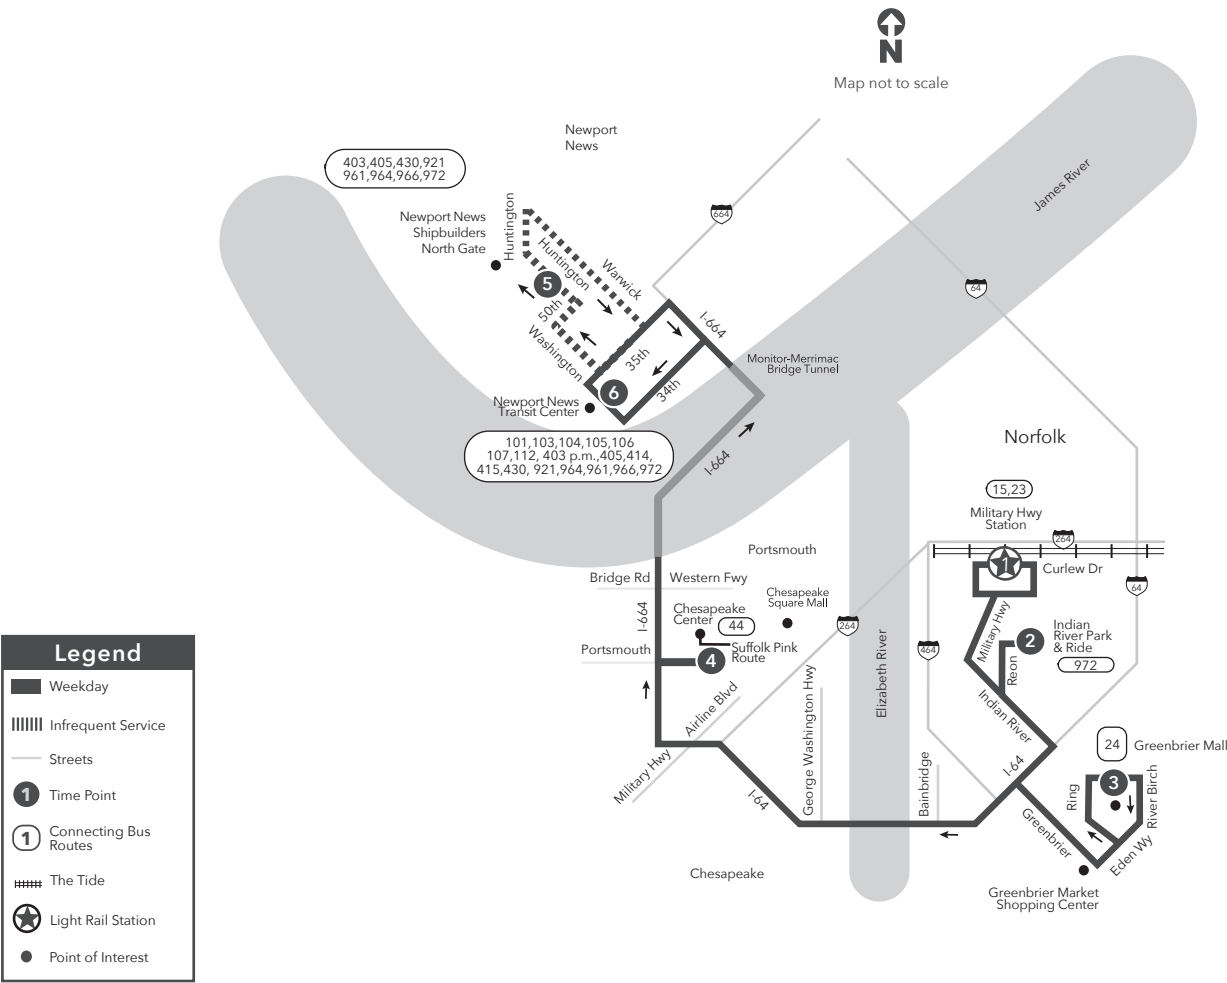

Route 967 Military Hwy Station / N.N. Shipbuilders / Newport News Transit Center

Legend

- Weekday
- Infrequent Service
- Streets
- Time Point
- Connecting Bus Routes
- The Tide
- Light Rail Station
- Point of Interest

This route does not operate on Saturday or Sunday. PM times are shaded & in bold.

WEEKDAY: From Military Hwy Station / N.N. Shipbuilders / Newport News Transit Center

1 Military Hwy Station	2 Indian River Park & Ride	3 Greenbrier Mall Park & Ride	4 Chesapeake Center	5 N. N. Shipbuilders North Gate	6 Newport News Transit Center
4:25	4:35	4:47	5:09	5:27	5:37
4:45	4:55	5:07	5:29	5:47	5:57
5:00	5:10	5:22	5:44	6:02	6:12
5:10	5:20	5:32	5:54	6:12	6:22
5:43	5:53	6:05	6:27	6:45	6:55

Route 967 N.N. Shipbuilders / Newport News Transit Center / Military Hwy Station

Legend

- Weekday
- Infrequent Service
- Streets
- Time Point
- Connecting Bus Routes
- The Tide
- Light Rail Station
- Point of Interest

PM times are shaded & in bold.

WEEKDAY: From N.N. Shipbuilders / Newport News Transit Center / Military Hwy Station

5 N. N. Shipbuilders North Gate	6 Newport News Transit Center	4 Chesapeake Center	3 Greenbrier Mall Park & Ride	2 Indian River Park & Ride	1 Military Hwy Station
-	3:00	3:20	3:45	3:55	4:09
3:30	3:40	4:00	4:25	4:35	4:49
3:40	-	4:10	-	-	-
3:40	3:50	4:10	4:35	4:45	4:59
3:50	4:00	4:20	4:45	4:55	5:09
-	4:30	4:50	5:15	5:25	5:39
-	5:15	5:35	6:00	6:10	6:24