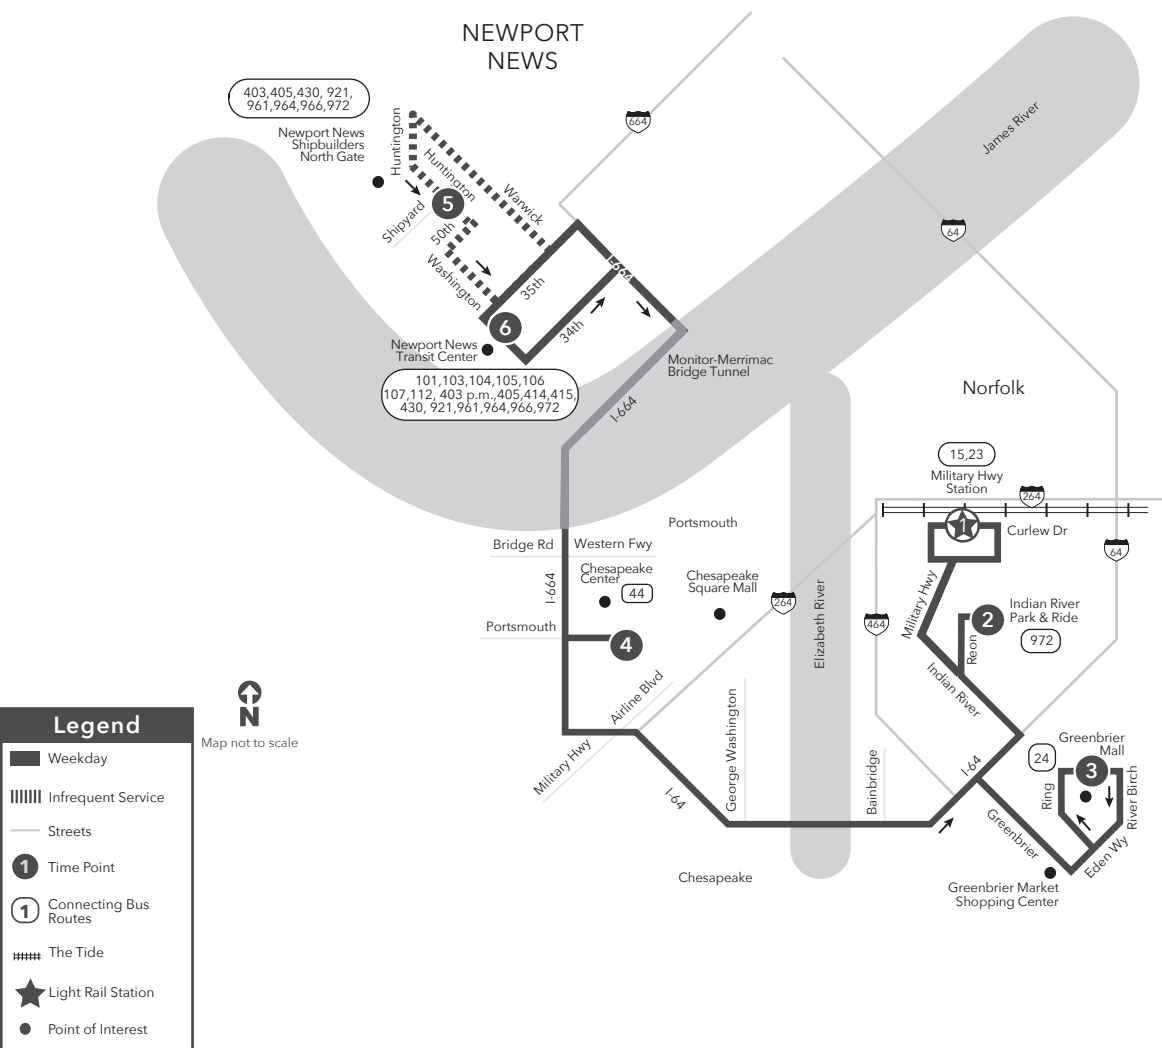

Route 967 Military Hwy Station / N.N. Shipbuilders / Newport News Transit Center

Legend

- Weekday
- Infrequent Service
- Streets
- Time Point
- Connecting Bus Routes
- The Tide
- Light Rail Station
- Point of Interest

This route does not operate on Saturday or Sunday. PM times are shaded & in bold.

WEEKDAY: From Military Hwy Station / N.N. Shipbuilders / Newport News Transit Center

1 Military Hwy Station	2 Indian River Park & Ride	3 Greenbrier Mall Park & Ride	4 Chesapeake Center	5 N. N. Shipbuilders North Gate	6 Newport News Transit Center
4:25	4:35	4:47	5:09	5:27	5:37
4:45	4:55	5:07	5:29	5:47	5:57
5:00	5:10	5:22	5:44	6:02	6:12
5:10	5:20	5:32	5:54	6:12	6:22
5:43	5:53	6:05	6:27	6:45	6:55

Route 967 N.N. Shipbuilders / Newport News Transit Center / Military Hwy Station

Legend

- Weekday
- Infrequent Service
- Streets
- Time Point
- Connecting Bus Routes
- The Tide
- Light Rail Station
- Point of Interest

PM times are shaded & in bold.

WEEKDAY: From N.N. Shipbuilders / Newport News Transit Center / Military Hwy Station

5 N. N. Shipbuilders North Gate	6 Newport News Transit Center	4 Chesapeake Center	3 Greenbrier Mall Park & Ride	2 Indian River Park & Ride	1 Military Hwy Station
-	3:00	3:20	3:45	3:55	4:09
3:30	3:40	4:00	4:25	4:35	4:49
3:40	-	4:10	-	-	-
3:40	3:50	4:10	4:35	4:45	4:59
3:50	4:00	4:20	4:45	4:55	5:09
-	4:30	4:50	5:15	5:25	5:39
-	5:15	5:35	6:00	6:10	6:24