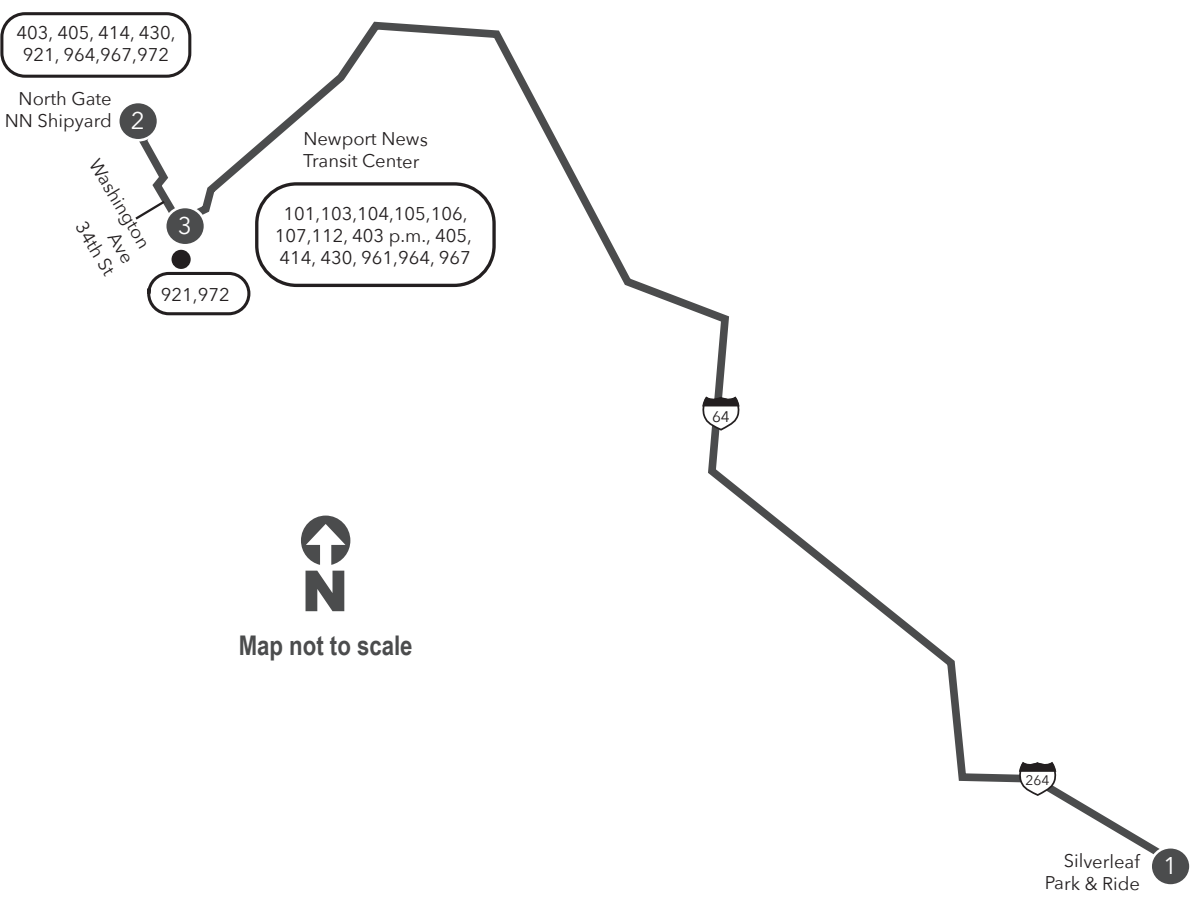

Route 966 Silverleaf Station / N.N. Shipbuilders / Newport News Transit Center

Legend

- Daily
- Streets
- Time Point
- Connecting Bus Routes
- Point of Interest

This route does not operate on Saturday or Sunday.
PM times are shaded & in bold.

WEEKDAY:
 From Silverleaf Station to Washington Ave & 34th St

1	2	3
Silverleaf Park & Ride	N. N. Shipbuilders North Gate	Washington Ave & 34th St
5:20	6:10	6:18
5:30	6:20	6:28
5:40	6:30	6:38

WEEKDAY:
 From Newport News Shipbuilders North Gate to Silverleaf Station

2	3	1
N. N. Shipbuilders North Gate	Washington Ave & 34th St	Silverleaf Park & Ride
3:30	3:43	4:43
3:40	3:53	4:53
3:50	4:03	5:03