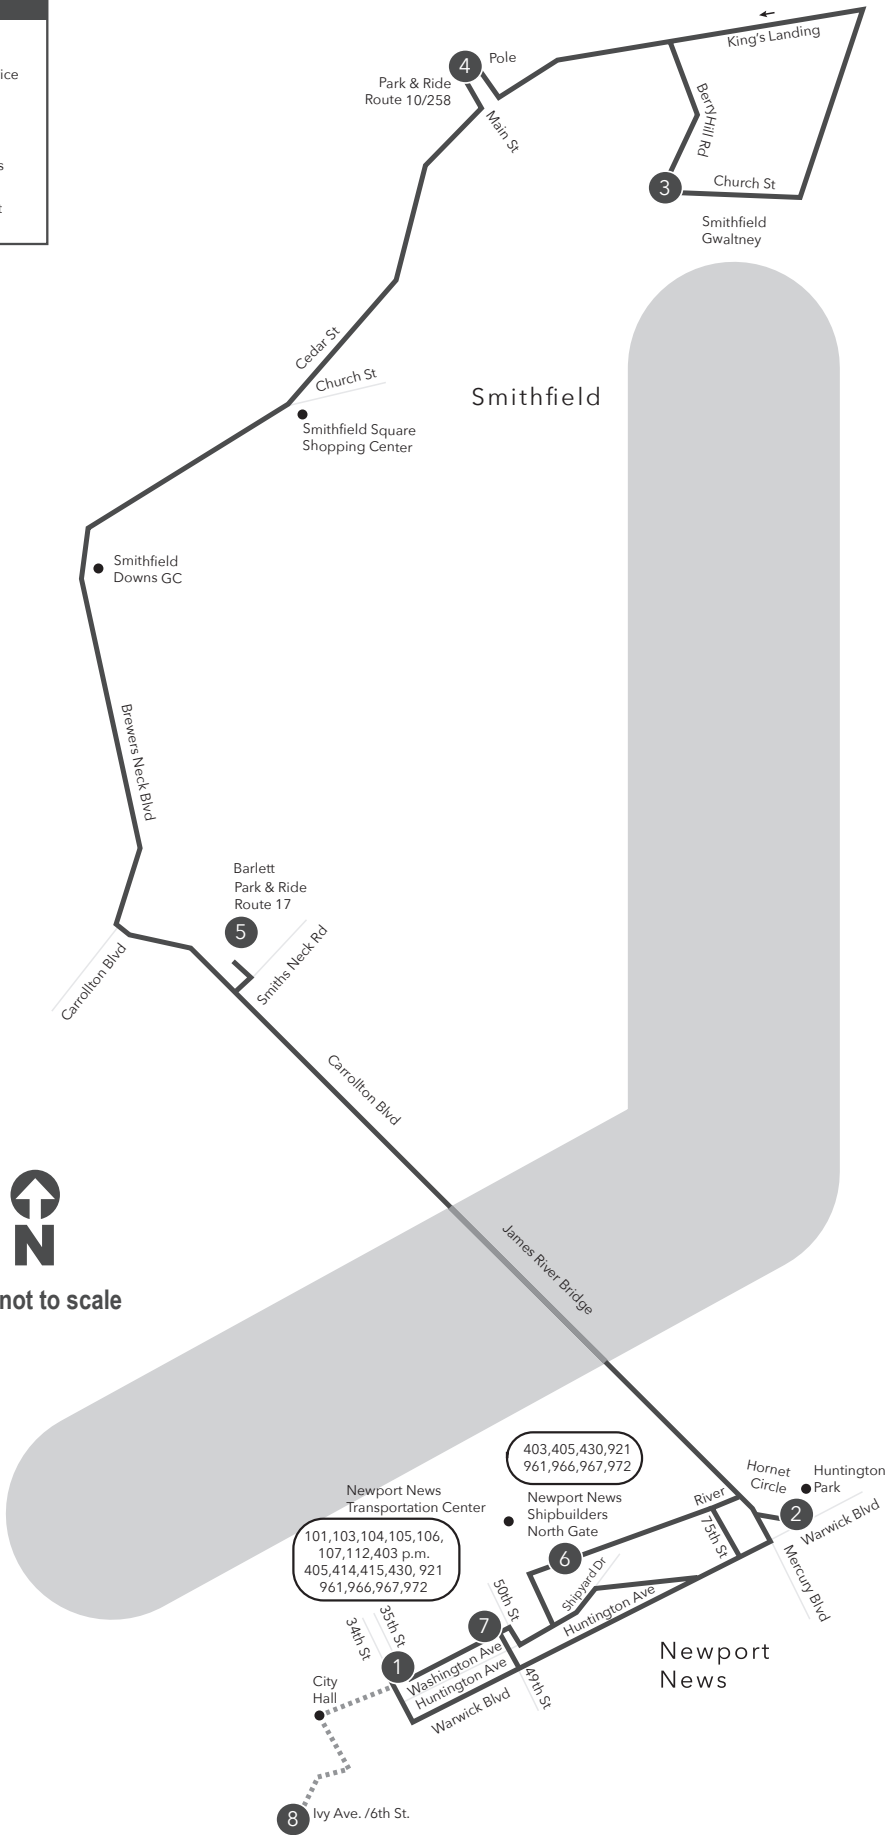

# Route 964 Newport News / Smithfield

**Legend**

- Weekday
- Infrequent Service
- Streets
- Time Point
- Connecting Bus Routes
- Point of Interest

Map not to scale

PM times are shaded & in bold  
This route does not operate on Saturday or Sunday.

**WEEKDAY A.M.:**  
From Ivy Ave. & 6th St. to Smithfield Gwaltney

**WEEKDAY A.M.:**  
From Park & Ride Route 10/258 to Newport News Transit Center

<b>8</b>	<b>1</b>	<b>2</b>	<b>3</b>	<b>4</b>	<b>5</b>	<b>3</b>	<b>2</b>	<b>6</b>	<b>7</b>	<b>1</b>
Ivy Ave. & 6th St.	Newport News Transit Center	Huntington Park Park & Ride	Smithfield Gwaltney	Park & Ride Route 10/258	Park & Ride Route 17 Barlett	Smithfield Gwaltney	Huntington Park Park & Ride	N. N. Shipbuilders North Gate	49th & Washington Ave	Newport News Transit Center
-	-	-	-	5:30	5:43	-	5:54	6:01	6:04	6:09
-	-	-	-	5:50	6:03	-	6:14	6:21	6:24	6:29
5:00	5:12	5:22	5:48	-	-	5:50	6:22	-	-	6:32

**WEEKDAY P.M.:**  
From Newport News Transit Center to Smithfield Gwaltney

**WEEKDAY P.M.:**  
From Smithfield Gwaltney to Newport News Transit Center

<b>1</b>	<b>7</b>	<b>6</b>	<b>2</b>	<b>5</b>	<b>4</b>	<b>3</b>	<b>3</b>	<b>2</b>	<b>1</b>
Newport News Transit Center	49th & Washington Ave	N. N. Shipbuilders North Gate	Huntington Park Park & Ride	Park & Ride Route 17 Barlett	Park & Ride Route 10/258	Smithfield Gwaltney	Smithfield Gwaltney	Huntington Park Park & Ride	Newport News Transit Center
<b>3:16</b>	<b>3:26</b>	<b>3:40</b>	<b>3:58</b>	<b>4:13</b>	<b>4:29</b>	<b>4:36</b>	<b>4:42</b>	<b>5:14</b>	<b>5:24</b>
<b>3:40</b>	<b>3:50</b>	<b>4:04</b>	<b>4:22</b>	<b>4:37</b>	<b>4:53</b>	<b>5:00</b>	<b>5:06</b>	<b>5:38</b>	<b>5:48</b>

Effective: 5.11.25

**Route 964** Express  
Newport News / Smithfield