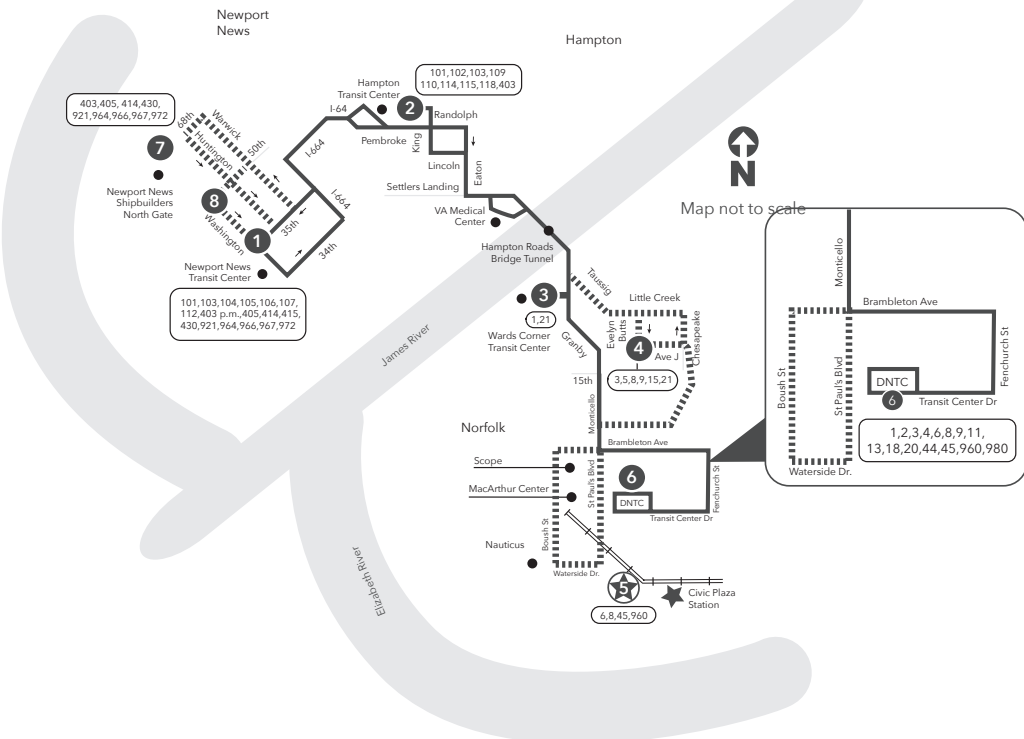

Route 961 Newport News / Hampton / Norfolk

Legend

- Daily
- Weekday
- Streets
- Time Point
- Connecting Bus Routes
- Point of Interest
- Light Rail Connection

PM times are shaded & in bold.

WEEKDAY:
From Newport News / Hampton / Norfolk

7	1	2	3	4	5	6
N.N. Shipbuilders North Gate	Newport News Transit Center	Hampton Transit Center	Wards Corner	Evelyn Butts Avenue J	Civic Plaza	Downtown Norfolk Transit Center
-	5:00	5:15	5:40	-	5:57	6:06
-	6:03	6:18	6:43	-	7:00	7:09
-	6:30	6:45	7:10	-	7:27	7:36
-	7:00	7:15	7:40	-	7:57	8:06
-	7:30	7:45	8:10	-	8:27	8:36
-	8:00	8:15	8:40	-	8:57	9:06
-	8:35	8:50	9:10	-	-	9:26
-	9:05	9:20	9:40	-	-	9:56
-	10:00	10:15	10:40	-	-	10:58
-	11:00	11:15	11:40	-	-	11:58
-	12:00	12:15	12:40	-	-	12:58
-	1:00	1:15	1:40	-	-	1:58
-	1:45	2:00	2:25	-	-	2:43
-	2:15	2:30	2:55	-	3:14	3:23
-	2:45	3:00	3:35	-	3:55	4:04
-	3:15	3:30	4:05	-	4:25	4:34
3:40	3:45	4:00	4:30	4:35	-	5:03
-	4:00	4:15	4:40	-	-	4:58
-	4:15	4:30	5:05	-	5:25	5:34
-	4:45	5:00	5:35	-	5:55	6:04
-	5:15	5:30	6:05	-	6:25	6:40
-	6:15	6:30	6:55	-	-	7:13
-	7:15	7:30	8:05	-	-	8:23
-	8:15	8:30	8:55	-	-	9:13
-	9:15	9:30	9:50	-	-	10:07
-	10:15	10:30	10:55	-	-	11:13
-	11:15	11:30	11:50	-	-	12:07

WEEKDAY:
From Hampton / Newport News / Norfolk

6	4	3	2	1	7	8	1
Downtown Norfolk Transit Center	Evelyn Butts Avenue J	Wards Corner	Hampton Transit Center	Newport News Transit Center	N.N. Shipbuilders North Gate	49th St Washington	Newport News Transit Center
4:45	-	5:02	-	5:25	5:37	5:39	5:44
5:25	5:50	6:00	6:15	-	6:32	6:36	6:41
6:00	-	6:16	6:31	6:46	-	-	-
6:30	-	6:46	7:01	7:16	-	-	-
7:00	-	7:16	7:31	7:46	-	-	-
7:30	-	7:46	8:01	8:16	-	-	-
8:30	-	8:46	9:01	9:16	-	-	-
9:30	-	9:46	10:01	10:16	-	-	-
10:30	-	10:46	11:01	11:16	-	-	-
11:30	-	11:46	12:01	12:16	-	-	-
12:30	-	12:46	1:01	1:16	-	-	-
1:30	-	1:46	2:01	2:16	-	-	-
2:15	-	2:31	2:46	3:01	-	-	-
3:15	-	3:31	3:46	4:01	-	-	-
3:45	-	4:03	4:33	4:48	-	-	-
4:15	-	4:31	4:46	5:01	-	-	-
4:45	-	5:01	5:16	5:31	-	-	-
5:15	-	5:31	5:46	6:01	-	-	-
5:45	-	6:01	6:16	6:31	-	-	-
6:15	-	6:32	6:52	7:07	-	-	-
7:15	-	7:31	7:46	8:01	-	-	-
8:15	-	8:32	8:52	9:07	-	-	-
9:15	-	9:31	9:46	10:01	-	-	-
10:15	-	10:32	10:52	11:07	-	-	-
11:15	-	11:31	11:46	12:01	-	-	-

SATURDAY: