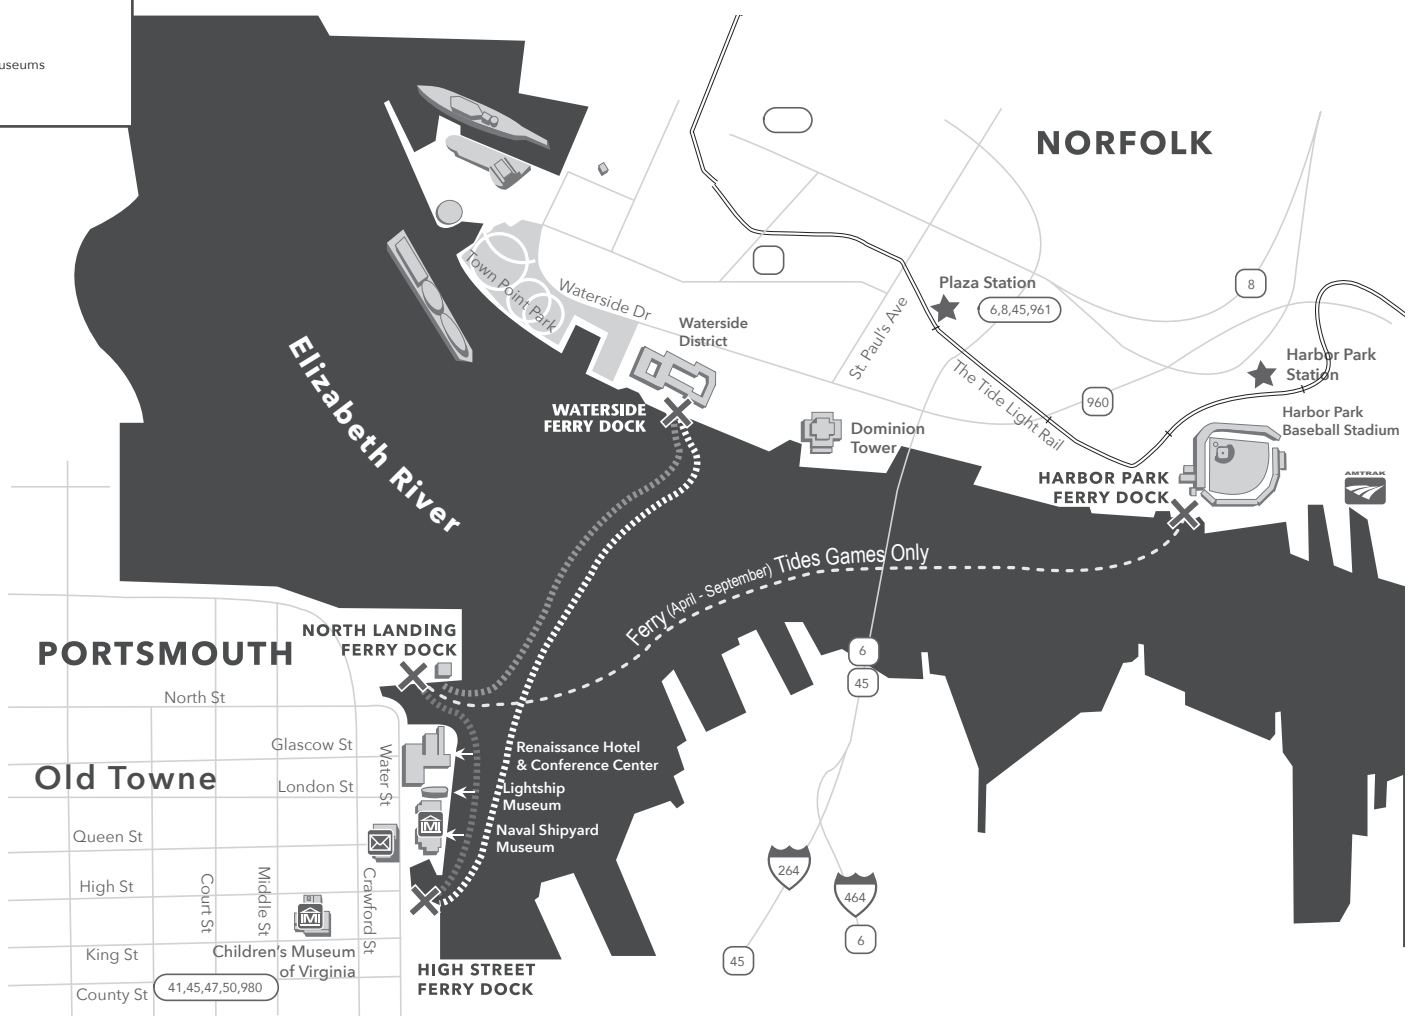

Route 90 Norfolk To Portsmouth

Effective: May 11, 2025

Legend

- Weekday & Weekend
- Limited Service
- 1 Bus Routes
- ★ Light Rail Stations
- Amtrak Station
- Post Office
- Museums

PM times are in bold.
*Last Departure to Waterside
** Last Second Ferry Departure to Waterside

Winter Schedule

Labor Day to Memorial Day	30 Minute Schedule		
		Time of first Departure	Time of last Departure
MONDAY - THURSDAY	High Street	5:30 a.m. - *9:30 p.m.	Additional peak-hour service is not available. Times are span/duration of service.
	North Landing	5:35 a.m. - *9:35 p.m.	
	Waterside	5:45 a.m. - 9:45 p.m.	
FRIDAY	High Street	5:30 a.m. - *11:30 p.m.	Additional peak-hour service is not available. Times are span/duration of service.
	North Landing	5:35 a.m. - *11:35 p.m.	
	Waterside	5:45 a.m. - 11:45 p.m.	
SATURDAY	High Street	10:00 a.m. - *11:30 p.m.	Additional peak-hour service is not available. Times are span/duration of service.
	North Landing	10:05 a.m. - *11:35 p.m.	
	Waterside	10:15 a.m. - 11:45 p.m.	
SUNDAY	High Street	10:00 a.m. - *9:30 p.m.	Additional peak-hour service is not available. Times are span/duration of service.
	North Landing	10:05 a.m. - *9:35 p.m.	
	Waterside	10:15 a.m. - 9:45 p.m.	

Summer Schedule

Memorial Day to Labor Day	30 Minute Schedule		Additional Peak Hour Service Second Ferry (15 minute intervals)
		Time of first Departure	Time of last Departure
MONDAY - THURSDAY	High Street	5:30 a.m. - *11:30 p.m.	Additional peak-hour service is not available. Times are span/duration of service.
	North Landing	5:35 a.m. - *11:35 p.m.	
	Waterside	5:45 a.m. - *11:45 p.m.	
FRIDAY	High Street	5:30 a.m. - *11:30 p.m.	High Street 4:15 p.m. - *9:45 p.m.
	North Landing	5:35 a.m. - *11:35 p.m.	North Landing 4:20 p.m. - *9:50 p.m.
	Waterside	5:45 a.m. - 11:45 p.m.	Waterside 4:00 p.m. - 10:00 p.m.
SATURDAY	High Street	10:00 a.m. - *11:30 p.m.	High Street 2:15 p.m. - *7:45 p.m.
	North Landing	10:05 a.m. - *11:35 p.m.	North Landing 2:20 p.m. - *7:50 p.m.
	Waterside	10:15 a.m. - 11:45 p.m.	Waterside 2:00 p.m. - 8:00 p.m.
SUNDAY	High Street	10:00 a.m. - *11:30 p.m.	High Street 12:15 p.m. - **5:45 p.m.
	North Landing	10:05 a.m. - *11:35 p.m.	North Landing 12:20 p.m. - **5:50 p.m.
	Waterside	10:15 a.m. - 11:45 p.m.	Waterside 12:00 p.m. - 6:00 p.m.