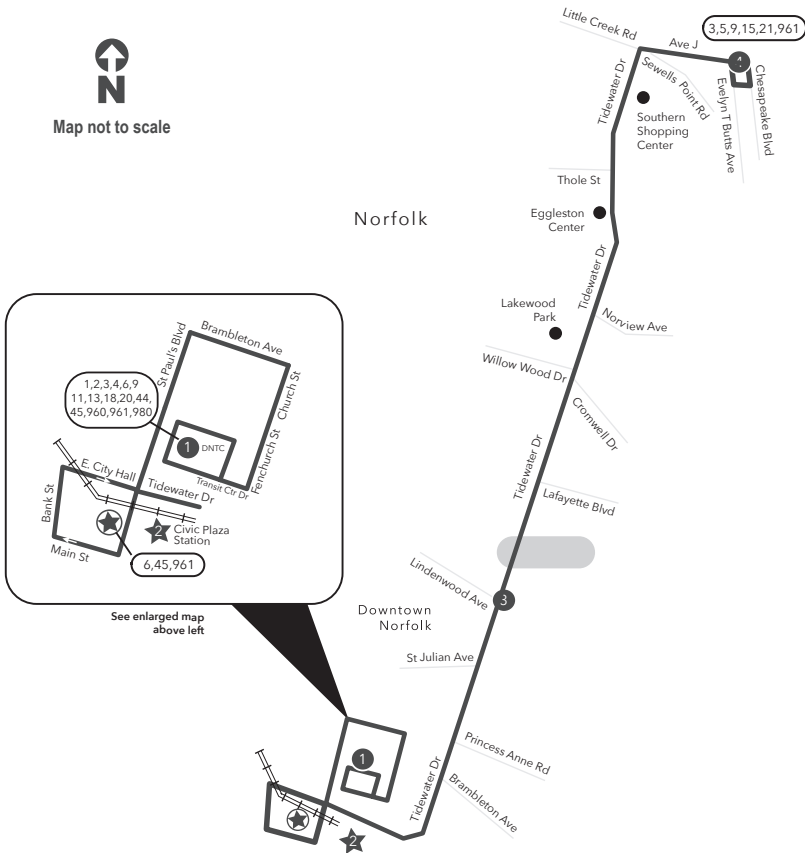

PM times are shaded & in bold.

WEEKDAY: From Downtown Norfolk Transit Center to Evelyn T Butts Ave

WEEKDAY: From Evelyn T Butts Ave to Downtown Norfolk Transit Center

1	2	3	4	4	3	2	1
Downtown Norfolk Transit Center	Civic Plaza	Tidewater Dr Lindenwood Ave	Evelyn T Butts Ave Little Creek Rd	Evelyn T Butts Ave Little Creek Rd	Tidewater Dr Lindenwood Ave	Civic Plaza	Downtown Norfolk Transit Center
6:11	6:16	6:28	6:45	5:48	6:06	6:14	6:25
6:41	6:46	6:58	7:15	6:18	6:36	6:44	6:55
7:11	7:16	7:28	7:45	6:48	7:06	7:14	7:25
7:39	7:44	7:56	8:15	7:18	7:36	7:44	7:55
8:08	8:14	8:26	8:45	7:48	8:06	8:14	8:25
8:38	8:44	8:56	9:15	8:18	8:36	8:44	8:55
9:08	9:14	9:26	9:45	8:48	9:06	9:14	9:26
9:38	9:44	9:56	10:15	9:18	9:37	9:45	9:57
10:08	10:14	10:26	10:45	9:48	10:07	10:15	10:27
10:38	10:44	10:56	11:15	10:18	10:37	10:45	10:57
11:08	11:14	11:26	11:45	10:48	11:08	11:16	11:28
11:37	11:43	11:57	12:16	11:18	11:38	11:46	11:58
12:05	12:12	12:26	12:45	12:18	12:08	12:16	12:29
12:35	12:42	12:56	1:15	12:48	12:39	12:47	1:00
1:05	1:12	1:26	1:45	1:18	1:09	1:17	1:30
1:35	1:42	1:56	2:15	1:48	1:38	1:46	1:59
2:05	2:12	2:26	2:45	2:18	2:08	2:16	2:29
2:34	2:41	2:55	3:15	2:48	2:38	2:46	2:59
3:04	3:11	3:24	3:44	3:18	3:08	3:16	3:29
3:34	3:41	3:54	4:14	3:48	3:38	3:46	3:59
4:04	4:11	4:24	4:44	4:18	4:08	4:17	4:30
4:35	4:42	4:55	5:14	4:48	4:38	4:47	5:00
5:06	5:13	5:25	5:44	5:18	5:08	5:17	5:30
5:37	5:44	5:56	6:14	5:48	5:38	5:46	5:58
6:09	6:15	6:26	6:44	6:18	6:08	6:16	6:28
6:40	6:46	6:57	7:14	6:48	6:36	6:44	6:56
7:10	7:16	7:27	7:47	7:18	7:06	7:14	7:26
7:40	7:46	7:57	8:14	7:48	7:36	7:44	7:56
8:10	8:16	8:27	8:45	8:18	8:06	8:14	8:26
8:40	8:46	8:57	9:14	8:48	8:36	8:44	8:56
9:10	9:16	9:27	9:45	9:18	9:06	9:14	9:26
9:40	9:46	9:57	10:14	9:48	9:34	9:42	9:53
10:10	10:16	10:27	10:45	10:18	10:04	10:12	10:23
10:40	10:46	10:57	11:15	10:48	10:34	10:42	10:53
11:10	11:16	11:27	11:45	11:18	11:04	11:12	11:23
11:40	11:46	11:57	12:15	11:48	11:34	11:42	11:53
12:10	12:16	12:27	12:45	12:18	12:04	12:12	12:23
12:40	12:46	12:57	1:15		12:34	12:42	12:53