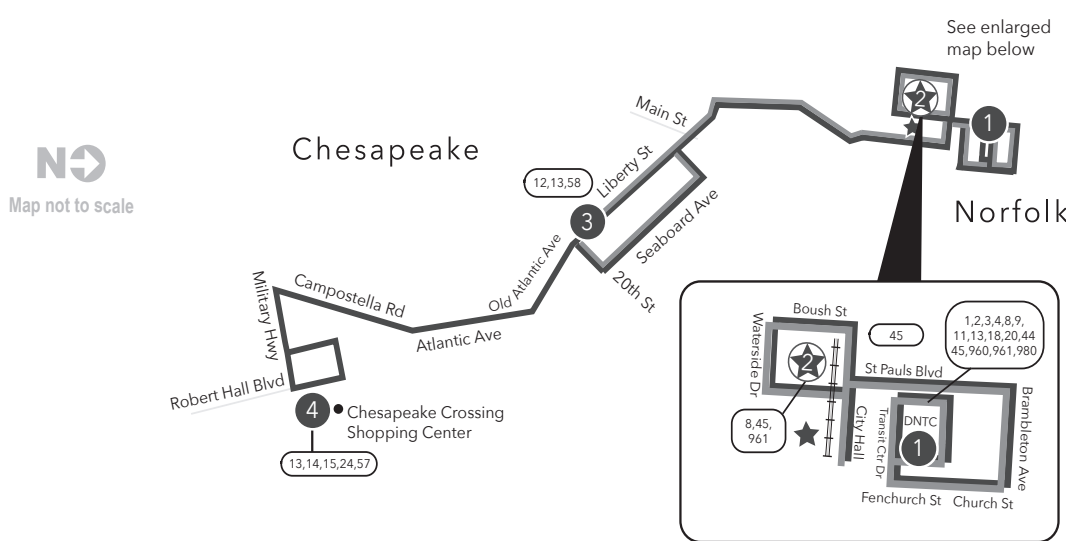

# Route 6 Downtown Norfolk Transit Center / South Norfolk / Robert Hall Blvd

**Legend**

- Weekday & Saturday
- Sunday
- Streets
- Time Point
- Connecting Bus Routes
- The Tide
- Light Rail Station
- Light Rail Connection
- Point of Interest

PM times are shaded & in bold.

**WEEKDAY:**  
From Downtown Norfolk Transit Center to Liberty St & Seaboard Ave to Robert Hall Blvd

**WEEKDAY:**  
From Robert Hall Blvd to Liberty St & Seaboard Ave to Downtown Norfolk Transit Center

**SATURDAY:**  
From Downtown Norfolk Transit Center to Liberty St & Seaboard Ave to Robert Hall Blvd

**SATURDAY:**  
From Robert Hall Blvd to Liberty St & Seaboard Ave to Downtown Norfolk Transit Center

**SUNDAY:**  
From Downtown Norfolk Transit Center to Liberty St & Seaboard Ave

**SUNDAY:**  
From Liberty St & Seaboard Ave to Downtown Norfolk Transit Center

1	2	3	3	2	1
Downtown Norfolk Transit Center	MacArthur Square Station	Liberty St Seaboard Ave	Liberty St Seaboard Ave	MacArthur Square Station	Downtown Norfolk Transit Center
-	-	-	-	-	-
5:54	6:02	6:13	6:18	6:31	6:39
6:54	7:02	7:13	7:18	7:31	7:39
7:54	8:02	8:13	8:18	8:31	8:39
8:54	9:03	9:14	9:18	9:31	9:39
9:54	10:03	10:14	10:18	10:31	10:39
10:54	11:03	11:14	11:18	11:31	11:39
11:54	<b>12:03</b>	<b>12:14</b>	<b>12:18</b>	<b>12:31</b>	<b>12:39</b>
<b>12:54</b>	<b>1:04</b>	<b>1:15</b>	<b>1:18</b>	<b>1:31</b>	<b>1:39</b>
<b>1:54</b>	<b>2:04</b>	<b>2:15</b>	<b>2:18</b>	<b>2:31</b>	<b>2:39</b>
<b>2:54</b>	<b>3:04</b>	<b>3:15</b>	<b>3:18</b>	<b>3:31</b>	<b>3:39</b>
<b>3:54</b>	<b>4:04</b>	<b>4:15</b>	<b>4:18</b>	<b>4:31</b>	<b>4:39</b>
<b>4:54</b>	<b>5:04</b>	<b>5:15</b>	<b>5:18</b>	<b>5:31</b>	<b>5:39</b>
<b>5:54</b>	<b>6:04</b>	<b>6:15</b>	<b>6:18</b>	<b>6:31</b>	<b>6:39</b>