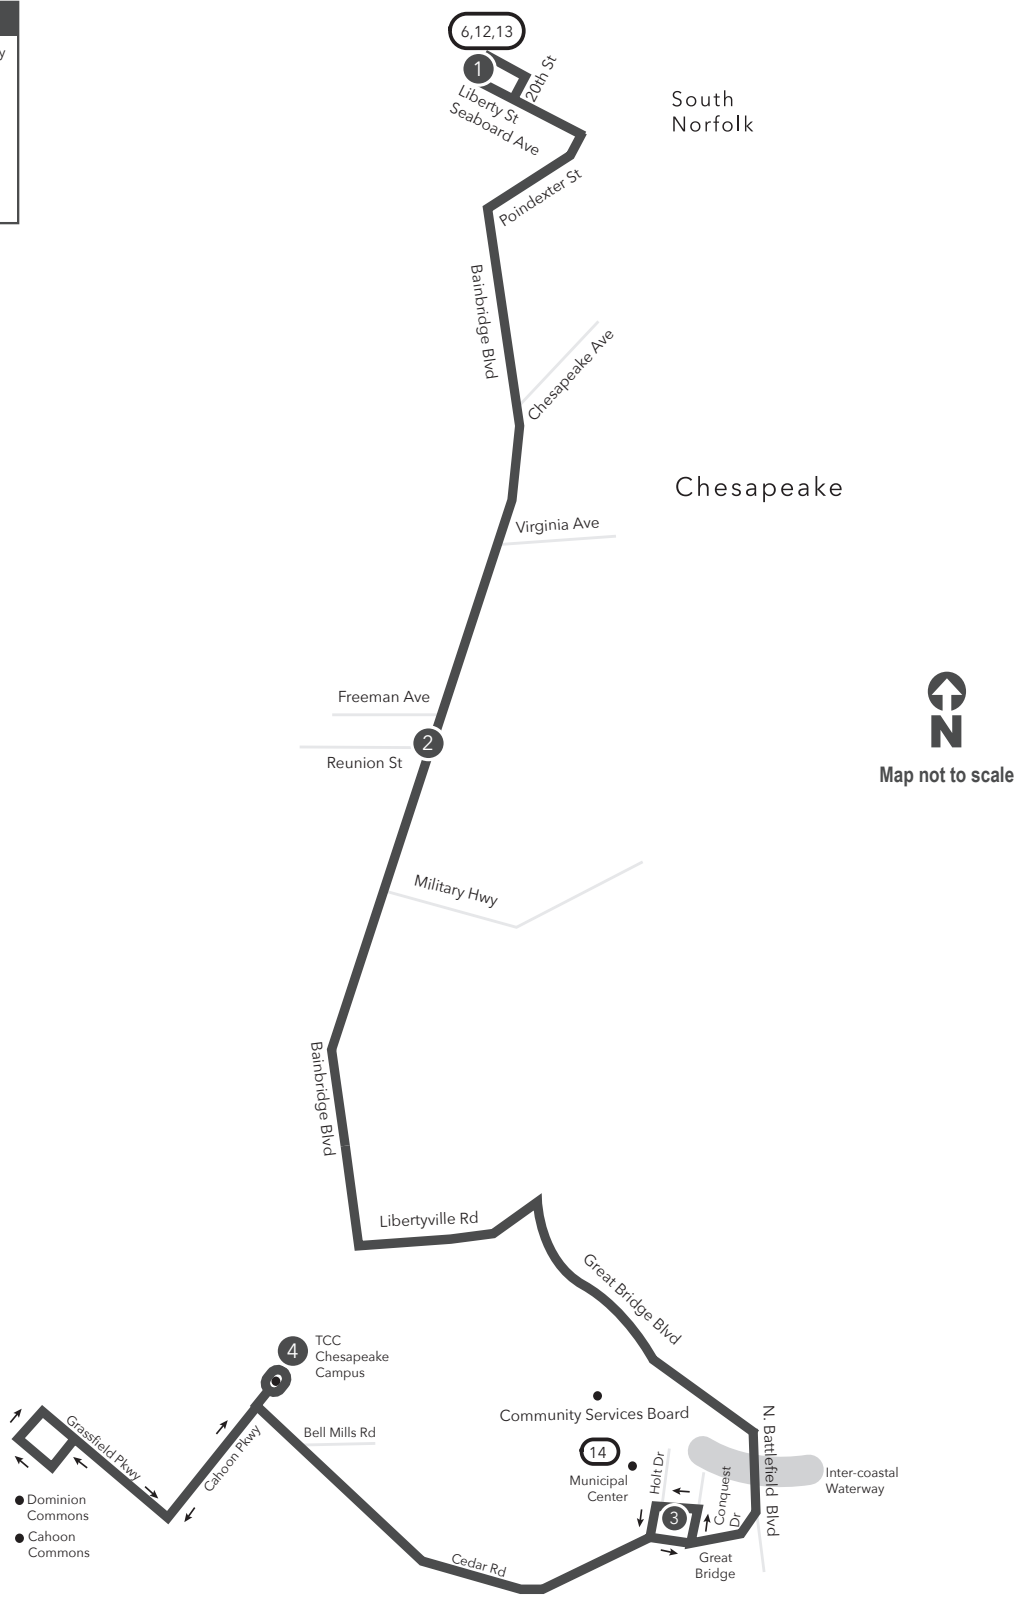

# Route 58 South Norfolk / TCC Chesapeake

**Legend**

- Weekday & Saturday
- Streets
- Time Point
- Connecting Bus Routes
- Point of Interest

PM times are shaded & in bold.

**WEEKDAY:** From Liberty St & Seaboard Ave to TCC Chesapeake

**WEEKDAY:** From TCC Chesapeake to Liberty St & Seaboard Ave

1	2	3	4	4	3	2	1
Liberty St Seaboard Ave	Bainbridge Blvd Reunion St	Chesapeake Municipal Center	TCC Chesapeake Campus	TCC Chesapeake Campus	Chesapeake Municipal Center	Bainbridge Blvd Reunion St	Liberty St Seaboard Ave
5:48	5:56	6:11	6:30	6:39	6:47	7:03	7:11
6:48	6:57	7:14	7:33	7:39	7:47	8:03	8:10
7:48	7:58	8:18	8:37	8:39	8:48	9:05	9:12
8:48	8:58	9:14	9:35	9:39	9:47	10:05	10:15
9:48	10:00	10:19	10:37	10:39	10:47	11:05	11:15
10:48	10:58	11:17	11:35	11:39	11:47	<b>12:05</b>	<b>12:15</b>
11:48	11:58	<b>12:17</b>	<b>12:35</b>	<b>12:41</b>	<b>12:49</b>	<b>1:07</b>	<b>1:17</b>
<b>12:48</b>	<b>12:58</b>	<b>1:21</b>	<b>1:40</b>	<b>1:41</b>	<b>1:49</b>	<b>2:07</b>	<b>2:17</b>
<b>1:48</b>	<b>1:58</b>	<b>2:22</b>	<b>2:40</b>	<b>2:41</b>	<b>2:49</b>	<b>3:05</b>	<b>3:16</b>
<b>2:48</b>	<b>2:58</b>	<b>3:22</b>	<b>3:40</b>	<b>3:41</b>	<b>3:49</b>	<b>4:05</b>	<b>4:16</b>
<b>3:48</b>	<b>3:58</b>	<b>4:18</b>	<b>4:38</b>	<b>4:41</b>	<b>4:49</b>	<b>5:06</b>	<b>5:17</b>
<b>4:48</b>	<b>4:58</b>	<b>5:18</b>	<b>5:38</b>	<b>5:41</b>	<b>5:49</b>	<b>6:06</b>	<b>6:17</b>
<b>5:48</b>	<b>5:58</b>	<b>6:18</b>	<b>6:38</b>	<b>6:39</b>	<b>6:47</b>	<b>7:04</b>	<b>7:14</b>
<b>6:48</b>	<b>6:58</b>	<b>7:18</b>	<b>7:38</b>				