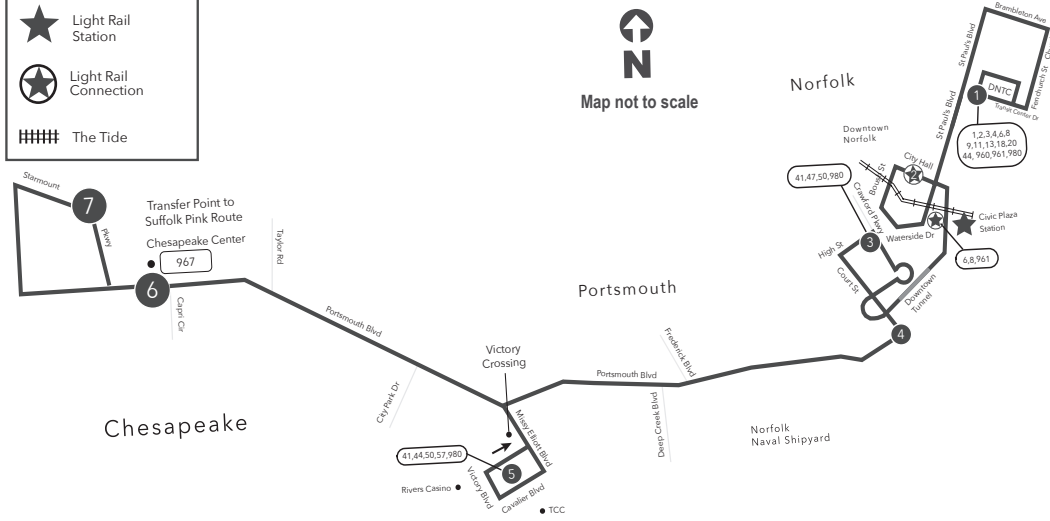

Route 45 Downtown Norfolk Transit Center / Portsmouth

Legend

- Daily
- Streets
- Time Point
- Connecting Bus Routes
- Point of Interest
- Light Rail Station
- Light Rail Connection
- The Tide

PM times are shaded & in bold.

WEEKDAY: From Downtown Norfolk Transit Center to Norfolk Naval Shipyard to Victory Crossing to Jolliff Rd

WEEKDAY: From Jolliff Rd to Victory Crossing to Norfolk Naval Shipyard to Downtown Norfolk Transit Center

SATURDAY: From Downtown Norfolk Transit Center to Norfolk Naval Shipyard to Victory Crossing to Jolliff Rd

SATURDAY: From Jolliff Rd to Victory Crossing to Norfolk Naval Shipyard to Downtown Norfolk Transit Center

SUNDAY: From Downtown Norfolk Transit Center to Norfolk Naval Shipyard to Victory Crossing to Jolliff Rd

SUNDAY: From Jolliff Rd to Victory Crossing to Norfolk Naval Shipyard to Downtown Norfolk Transit Center