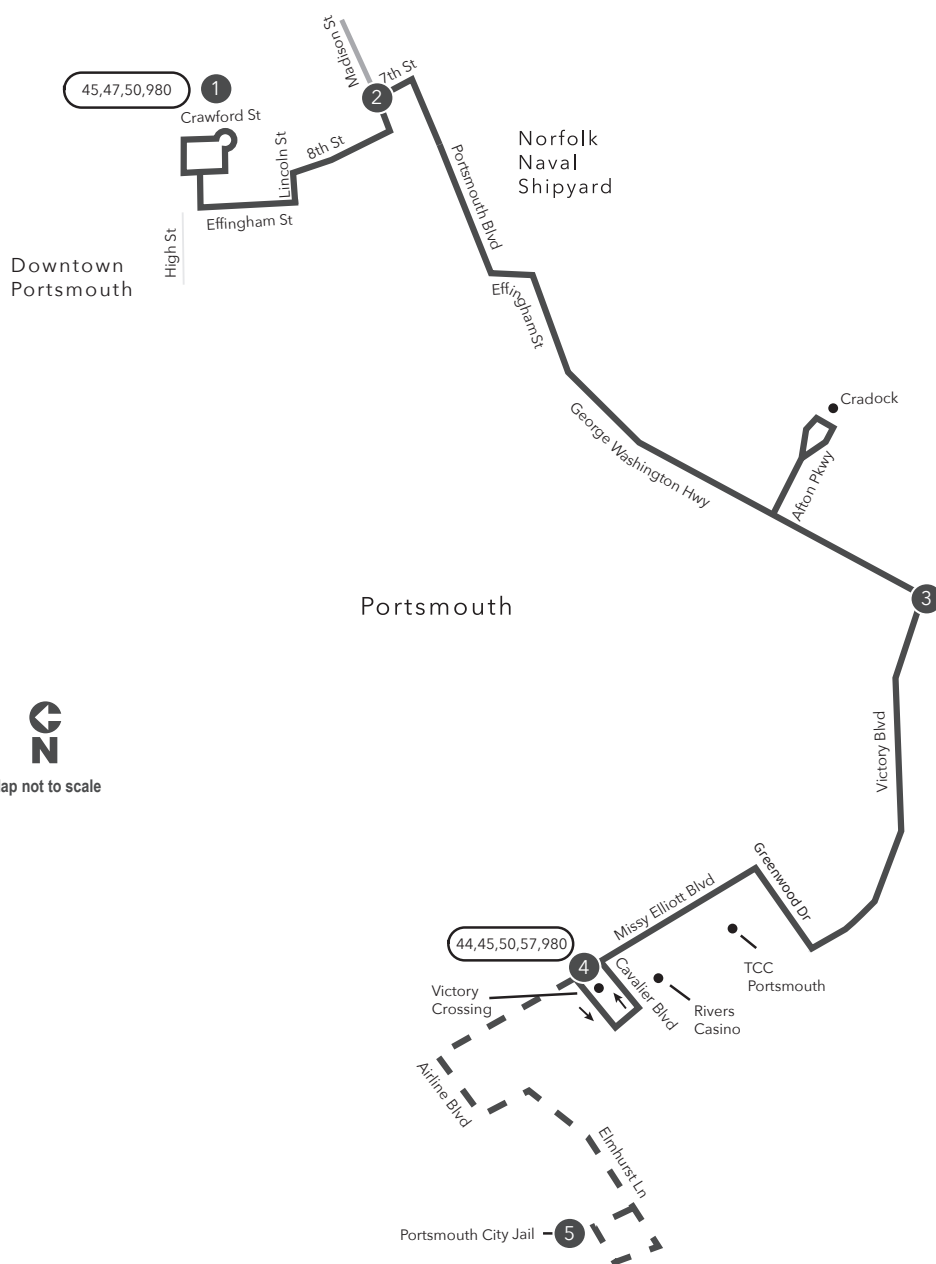

Route 41 Downtown Portsmouth / Cradock / Victory Crossing / Portsmouth City Jail

Legend

- Weekday & Saturday
- Weekday Only
- Streets
- Time Point
- Connecting Bus Routes
- Point of Interest

PM times are shaded & in bold.

WEEKDAY: From Downtown Portsmouth to Victory Crossing to Portsmouth City Jail

1	2	3	4	5	4	4	3	2	1
Downtown Portsmouth	Madison Highrise	Victory Blvd George Washington Hwy	Victory Crossing	Portsmouth City Jail	Victory Crossing	Victory Crossing	Victory Blvd George Washington Hwy	Madison Highrise	Downtown Portsmouth
-	-	-	-	-	-	5:06	5:16	5:30	5:38
5:03	5:10	5:24	5:34	-	-	6:06	6:16	6:30	6:38
6:03	6:10	6:24	6:34	-	-	7:06	7:16	7:30	7:38
7:03	7:10	7:24	7:34	-	-	8:06	8:16	8:30	8:38
8:03	8:10	8:24	8:34	-	-	9:06	9:16	9:30	9:38
9:03	9:10	9:23	9:33	-	-	10:06	10:16	10:30	10:38
10:03	10:10	10:23	10:33	-	-	11:06	11:16	11:30	11:38
11:03	11:10	11:23	11:33	-	-	12:06	12:16	12:30	12:38
12:03	12:10	12:23	12:33	-	-	1:06	1:16	1:30	1:38
1:03	1:10	1:23	1:33	-	-	2:06	2:16	2:30	2:38
2:03	2:10	2:23	2:33	-	-	3:06	3:16	3:30	3:38
3:03	3:10	3:24	3:34	3:41	3:48	4:06	4:16	4:30	4:38
4:03	4:10	4:24	4:34	4:41	4:48	5:06	5:16	5:30	5:38
5:03	5:10	5:24	5:34	5:41	5:48	6:06	6:16	6:30	6:38
6:03	6:10	6:23	6:33	6:39	6:45	7:06	7:16	7:30	7:38
7:03	7:10	7:23	7:33	7:39	7:45	8:06	8:16	8:30	8:38
8:03	8:10	8:23	8:33	8:39	8:45	9:06	9:16	9:30	9:38
9:03	9:10	9:23	9:33	9:39	9:45	10:06	10:16	10:30	10:38
10:03	10:10	10:23	10:33	10:39					

Route 41

Downtown Portsmouth / Cradock / Victory Crossing / Portsmouth City Jail

Effective: 5.11.25