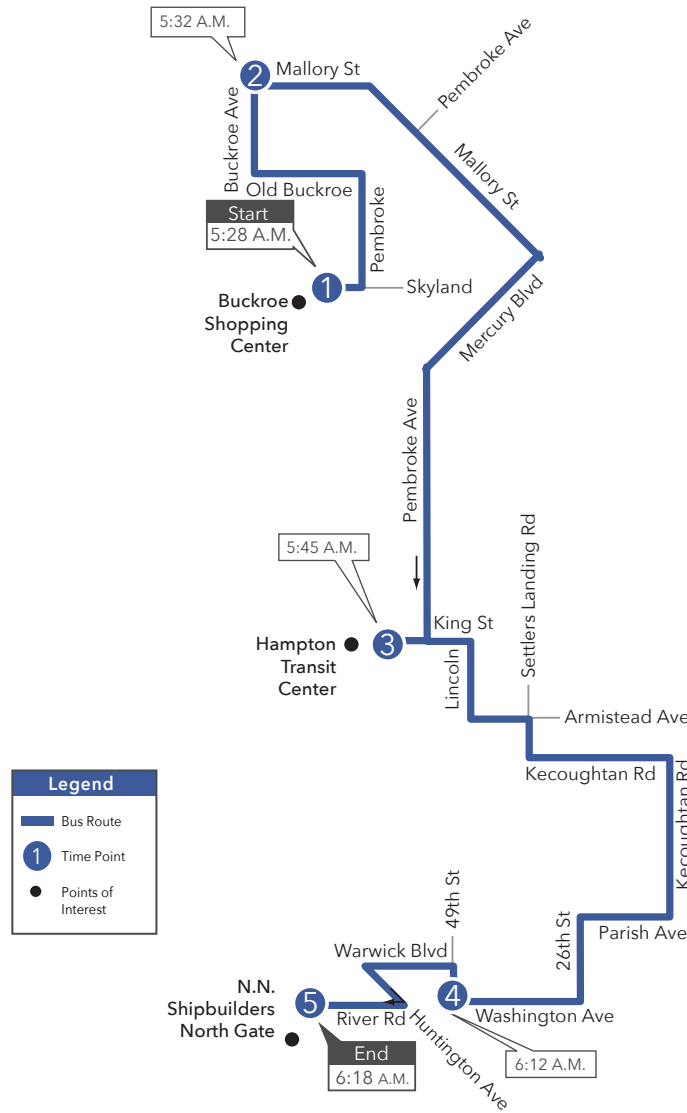

# Route 403 Buckroe Shopping Center

Effective: 5.11.25

# Route 403 Newport News Shipbuilding/HTC

Effective: 5.11.25