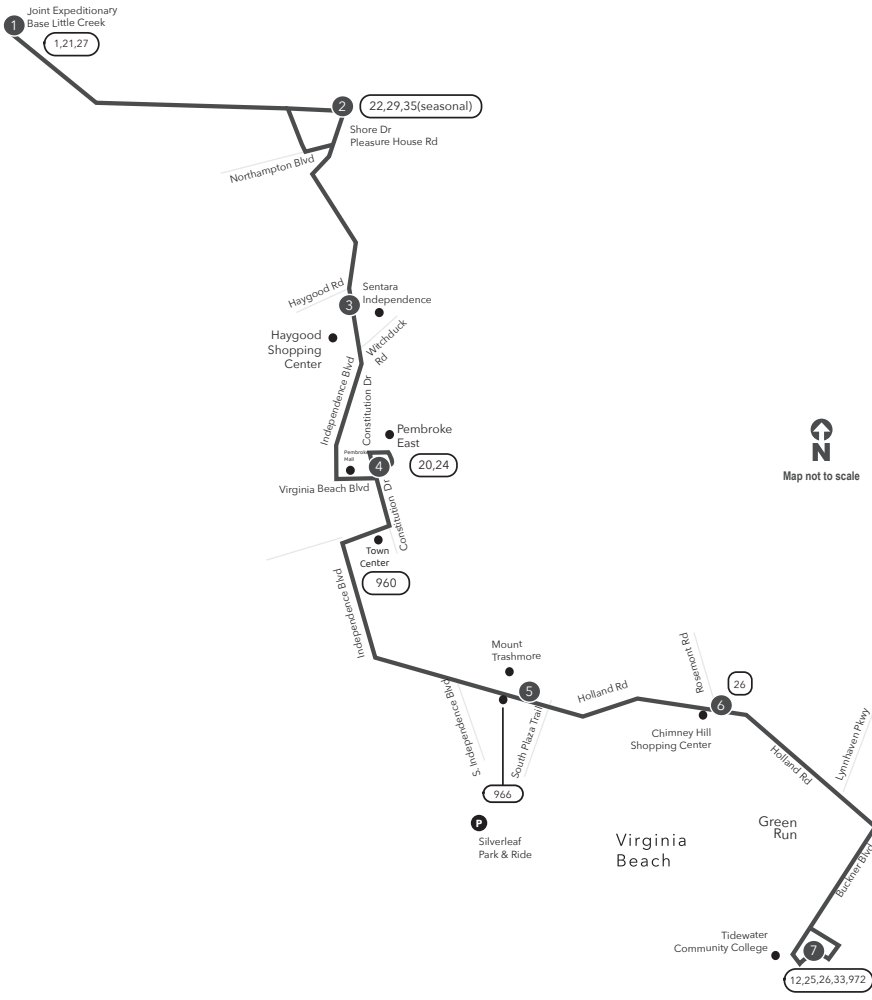

# Route 36 Joint Expeditionary Base Little Creek / TCC Virginia Beach

**Legend**

- Weekday & Saturday
- Streets
- Time Point
- Connecting Bus Routes
- Point of Interest
- Park & Ride

PM times are shaded & in bold.

# Route 36 Joint Expeditionary Base Little Creek / TCC Virginia Beach

Effective: 5.1.25