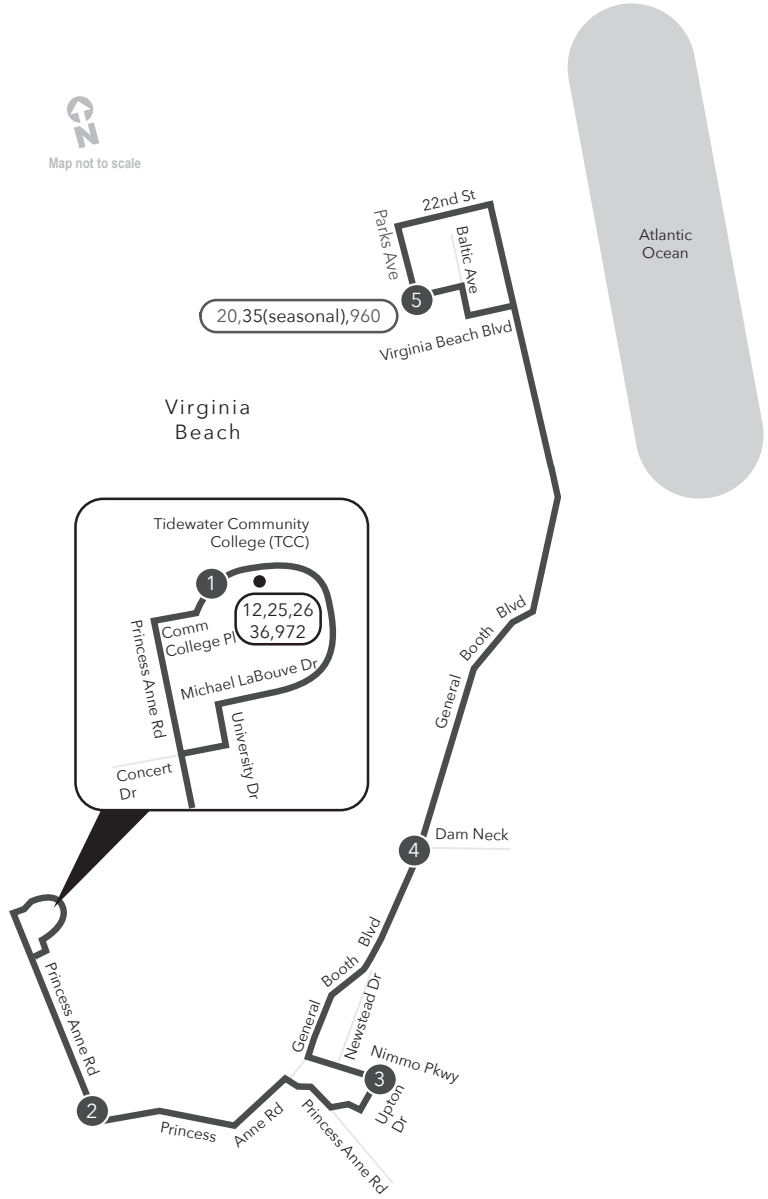

Route 33 TCC Virginia Beach / Parks Ave & 19th St

Legend

- Daily
- Streets
- Time Point
- Connecting Bus Routes
- Point of Interest

PM times are shaded & in bold.

MONDAY - THURSDAY:
From TCC Virginia Beach to Parks Ave & 19th St

1	2	3	4	5
TCC Virginia Beach	Virginia Beach Municipal Center	Nimmo Pkwy Upton Drive	Dam Neck Rd General Booth Blvd	Parks Ave 19th St
-	-	-	-	-
6:48	7:00	7:12	7:19	7:35
7:48	8:00	8:12	8:19	8:35
8:48	9:00	9:12	9:19	9:35
9:48	10:00	10:10	10:17	10:33
10:48	10:59	11:09	11:16	11:32
11:48	11:59	12:10	12:17	12:32
12:48	1:00	1:11	1:18	1:33
1:48	2:01	2:11	2:18	2:33
2:48	3:00	3:12	3:21	3:37
3:48	4:00	4:12	4:21	4:37
4:48	5:00	5:12	5:21	5:37
5:48	6:00	6:11	6:18	6:32
6:48	6:59	7:10	7:17	7:31
7:48	7:59	8:10	8:17	8:31
8:48	8:59	9:08	9:14	9:29
9:48	9:59	10:08	10:14	10:29
10:48	10:59	11:08	11:14	11:29

MONDAY - THURSDAY:
Parks Ave & 19th St to TCC Virginia Beach

5	4	3	2	1
Parks Ave 19th St	Dam Neck Rd General Booth Blvd	Nimmo Pkwy Upton Dr	Virginia Beach Municipal Center	TCC Virginia Beach
6:53	7:06	7:14	7:24	7:34
7:53	8:06	8:14	8:24	8:34
8:53	9:06	9:13	9:23	9:33
9:53	10:06	10:13	10:23	10:33
10:53	11:06	11:13	11:23	11:33
11:53	12:06	12:14	12:24	12:34
12:53	1:06	1:14	1:24	1:34
1:53	2:06	2:14	2:24	2:34
2:53	3:06	3:14	3:25	3:35
3:53	4:07	4:15	4:26	4:37
4:53	5:07	5:15	5:26	5:36
5:53	6:06	6:12	6:21	6:31
6:53	7:05	7:11	7:20	7:30
7:53	8:05	8:11	8:20	8:30
8:53	9:05	9:11	9:20	9:30
9:53	10:05	10:11	10:20	10:30
10:53	11:05	11:11	11:20	11:30

Route 33

TCC Virginia Beach / Parks Ave & 19th St
Monday - Friday

Effective: 5.1.125