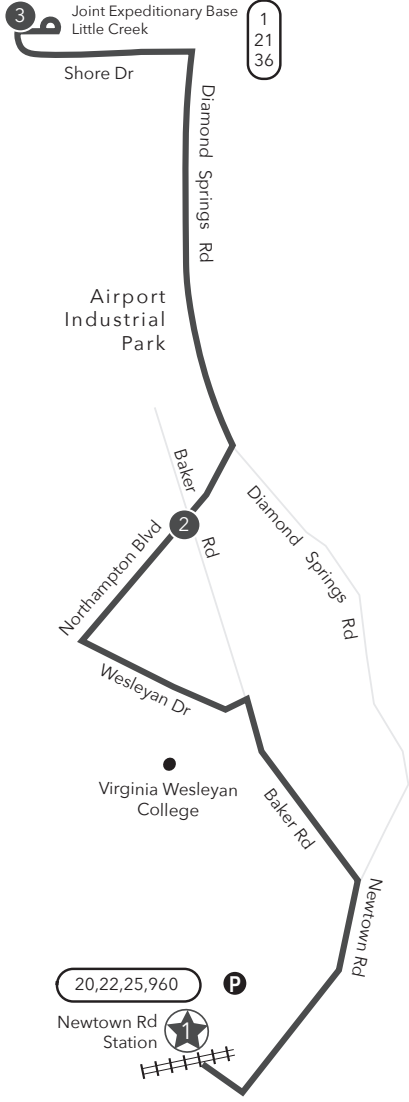

Route 27 Newtown Road Station / Joint Expeditionary Base Little Creek

Legend

- Weekday & Saturday
- Streets
- Time Point
- Connecting Bus Routes
- Point of Interest
- Light Rail Station
- Light Rail Connection
- The Tide
- Park & Ride

f-Friday only
PM times are shaded & in bold.

WEEKDAY: From Newtown Road Station to Northampton Blvd to Joint Expeditionary Base Little Creek

WEEKDAY: From Joint Expeditionary Base Little Creek to Northampton Blvd to Newtown Road Station

SATURDAY: From Newtown Road Station to Northampton Blvd to Joint Expeditionary Base Little Creek

SATURDAY: From Joint Expeditionary Base Little Creek to Northampton Blvd to Newtown Road Station

1	2	3	3	2	1
Newtown Rd Station	Northampton Blvd Baker Rd	Joint Expeditionary Base Little Creek	Joint Expeditionary Base Little Creek	Northampton Blvd Baker Rd	Newtown Rd Station
-	-	-	6:03	6:09	6:24
6:39	6:51	7:00	7:03	7:09	7:24
7:39	7:51	8:00	8:03	8:09	8:25
8:39	8:51	9:00	9:03	9:09	9:25
9:37	9:51	10:00	10:03	10:09	10:25
10:37	10:51	11:00	11:03	11:09	11:25
11:37	11:51	12:00	12:03	12:09	12:25
12:37	12:51	1:00	1:03	1:09	1:25
1:37	1:51	2:00	2:03	2:09	2:25
2:37	2:51	3:00	3:03	3:09	3:25
3:36	3:51	4:00	4:03	4:09	4:25
4:36	4:51	5:00	5:03	5:09	5:26
5:35	5:51	6:00	6:03	6:09	6:26
6:35	6:51	7:00	7:03	7:09	7:26
7:35	7:51	8:00	8:03	8:09	8:25
8:39	8:51	9:00	9:03	9:09	9:25
9:39	9:51	10:00	10:03	10:09	10:25
10:39	10:51	11:00	11:03	11:09	11:24
11:39	11:51	12:00	12:03	12:09	12:24
12:39	12:51	1:00			

Route 27

Newtown Road Station / Joint Expeditionary Base Little Creek

Effective: 5.11.25