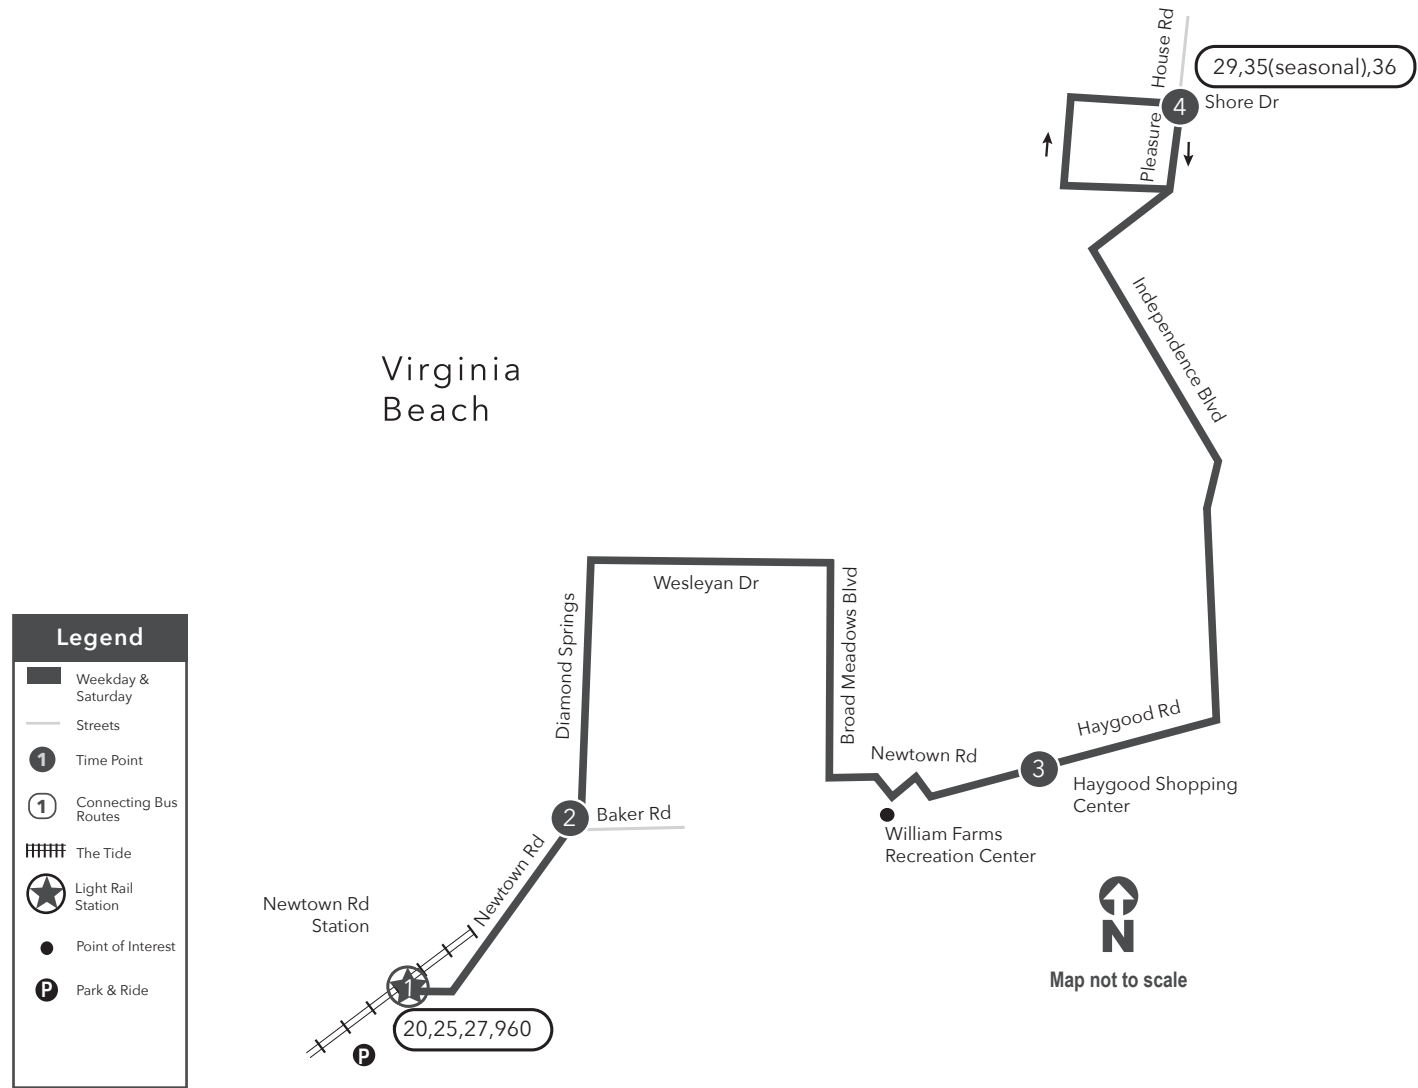

Route 22 Newtown Road Station / Shore Dr & Pleasure House Rd

PM times are shaded & in bold.

WEEKDAY: From Newtown Road Station to Shore Dr & Pleasure House Rd

1	2	3	4
Newtown Rd Station	Newtown Rd Baker Rd	Haygood Shopping Center	Shore Dr Pleasure House Rd
—	—	—	—
6:15	6:23	6:34	6:45
7:14	7:22	7:34	7:45
8:14	8:22	8:34	8:45
9:14	9:23	9:34	9:45
10:14	10:23	10:34	10:45
11:14	11:23	11:34	11:45
12:14	12:23	12:34	12:45
1:14	1:23	1:34	1:45
2:12	2:22	2:34	2:45
3:12	3:22	3:34	3:45
4:13	4:23	4:34	4:45
5:13	5:23	5:34	5:45
6:13	6:23	6:34	6:45
7:13	7:23	7:34	7:45
8:13	8:23	8:34	8:45
9:13	9:23	9:34	9:45

WEEKDAY: From Shore Dr & Pleasure House Rd to Newtown Road Station

4	3	2	1
Shore Dr Pleasure House Rd	Haygood Shopping Center	Newtown Rd Baker Rd	Newtown Rd Station
5:48	5:57	6:09	6:17
6:48	6:57	7:10	7:18
7:48	7:57	8:10	8:18
8:48	8:57	9:10	9:19
9:48	9:57	10:10	10:19
10:48	10:57	11:10	11:19
11:48	11:57	12:10	12:19
12:48	12:57	1:10	1:19
1:48	1:57	2:11	2:21
2:48	2:57	3:11	3:21
3:48	3:57	4:10	4:20
4:48	4:59	5:12	5:22
5:48	5:59	6:11	6:20
6:48	6:57	7:09	7:18
7:48	7:57	8:09	8:18
8:48	8:57	9:09	9:18

SATURDAY: From Newtown Road Station to Shore Dr & Pleasure House Rd

1	2	3	4
Newtown Rd Station	Newtown Rd Baker Rd	Haygood Shopping Center	Shore Dr Pleasure House Rd
—	—	—	—
7:07	7:14	7:24	7:34
8:07	8:14	8:24	8:34
9:07	9:14	9:24	9:34
10:07	10:16	10:27	10:38
11:07	11:16	11:27	11:38
12:07	12:16	12:27	12:38
1:07	1:16	1:27	1:38
2:07	2:16	2:27	2:38
3:07	3:16	3:27	3:38
4:07	4:16	4:27	4:38
5:07	5:16	5:27	5:38
6:07	6:16	6:27	6:38
7:07	7:16	7:27	7:38
8:07	8:16	8:27	8:38
9:07	9:16	9:27	9:38

Route 22

Newtown Road Station /
Shore Dr & Pleasure House Rd

Effective: 5.11.25