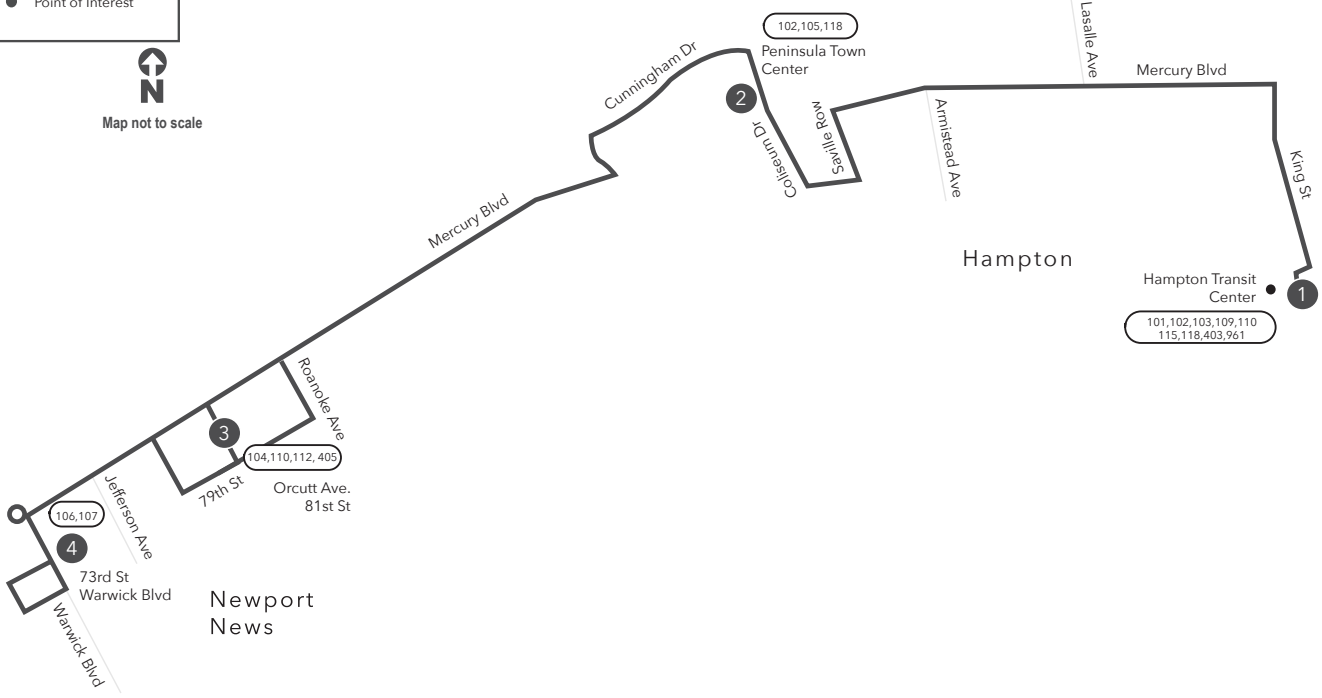

Route 114 Hampton Transit Center / 73rd St & Warwick Blvd

Legend

- Daily Route
- Streets
- Time Point
- Connecting Bus Routes
- Point of Interest

PM times are shaded & in bold.

WEEKDAY : From Hampton Transit Center to Peninsula Town Center to Orcutt Ave & 81st St to 73rd & Warwick

SUNDAY :

From Hampton Transit Center to Peninsula Town Center to Orcutt Ave & 81st St to 73rd & Warwick

SUNDAY:

From 73rd & Warwick to Orcutt Ave & 81st St to Peninsula Town Center to Hampton Transit Center

Route 114 Express
Saturday - Sunday
 Hampton Transit Center / 73rd St & Warwick Blvd
 Effective: 5.11.25