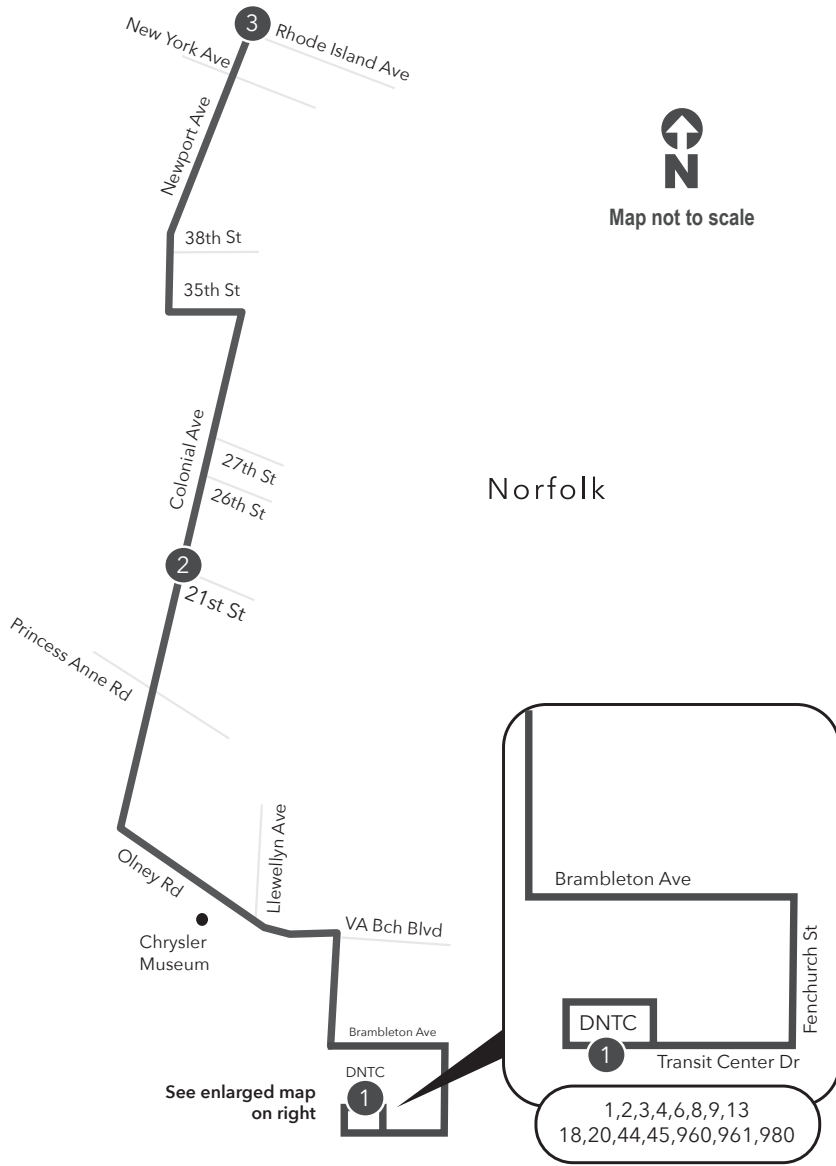

Route 11 Downtown Norfolk Transit Center / Colonial Place

Legend

- Daily
- Streets
- Time Point
- Connecting Bus Routes
- Point of Interest

Map not to scale

PM times are shaded & in bold.

WEEKDAY : From Downtown Norfolk Transit Center to Rhode Island Ave **WEEKDAY:** From Rhode Island Ave to Downtown Norfolk Transit Center

1	2	3	3	2	1
Downtown Norfolk Transit Center	Colonial Ave 21st St	Newport Ave Rhode Island Ave	Newport Ave Rhode Island Ave	Colonial Ave 21st St	Downtown Norfolk Transit Center
-	-	-	6:05	6:13	6:25
6:40	6:53	7:02	7:02	7:12	7:24
7:40	7:53	8:03	8:03	8:13	8:25
8:40	8:53	9:03	9:03	9:12	9:24
9:40	9:53	10:03	10:03	10:12	10:24
10:40	10:53	11:03	11:03	11:12	11:24
11:40	11:53	12:03	12:03	12:12	12:24
12:40	12:53	1:03	1:03	1:12	1:24
1:40	1:53	2:03	2:03	2:12	2:24
2:40	2:53	3:04	3:04	3:14	3:26
3:40	3:53	4:04	4:04	4:14	4:26
4:40	4:53	5:04	5:04	5:14	5:26
5:40	5:53	6:04	6:04	6:14	6:26

SATURDAY : From Downtown Norfolk Transit Center to Rhode Island Ave **SATURDAY:** From Rhode Island Ave to Downtown Norfolk Transit Center

1	2	3	3	2	1
Downtown Norfolk Transit Center	Colonial Ave 21st St	Newport Ave Rhode Island Ave	Newport Ave Rhode Island Ave	Colonial Ave 21st St	Downtown Norfolk Transit Center
-	-	-	6:05	6:13	6:25
6:40	6:53	7:02	7:02	7:12	7:24
7:40	7:53	8:03	8:03	8:13	8:25
8:40	8:53	9:03	9:03	9:12	9:24
9:40	9:53	10:03	10:03	10:12	10:24
10:40	10:53	11:03	11:03	11:12	11:24
11:40	11:53	12:03	12:03	12:12	12:24
12:40	12:53	1:03	1:03	1:12	1:24
1:40	1:53	2:03	2:03	2:12	2:24
2:40	2:53	3:04	3:04	3:14	3:26
3:40	3:53	4:04	4:04	4:14	4:26
4:40	4:53	5:04	5:04	5:14	5:26
5:40	5:53	6:04	6:04	6:14	6:26

Effective: 5.11.25

Route 11 Downtown Norfolk Transit Center / Colonial Place