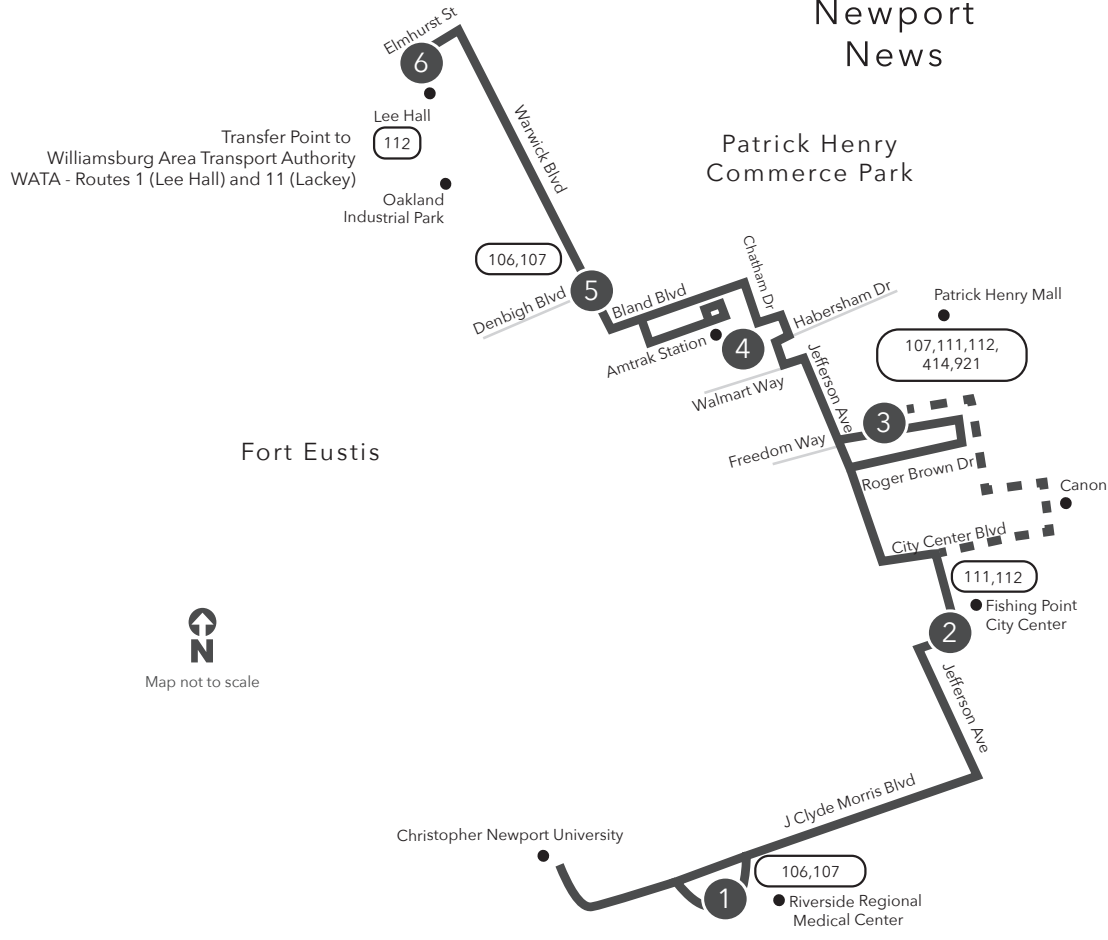

Route 108 Riverside Medical Center / Patrick Henry Mall / Lee Hall

Legend

- Daily Route
- Canon Service
- Streets
- Time Point
- Connecting Bus Routes
- Point of Interest

*Service to Canon
The 5:11 AM trip does not provide service along Jefferson Ave. between Fishing Point and Patrick Henry Mall
PM times are shaded & in bold.

WEEKDAY: From Riverside Medical Center to Patrick Henry Mall to Amtrak Station to Lee Hall | **WEEKDAY:** From Lee Hall to Amtrak Station to Patrick Henry Mall to Riverside Medical Center

1	2	3	4	5	6	6	5	4	3	2	1
Riverside Regional Medical Center	Fishing Point City Center	Patrick Henry Mall	Amtrak Station	Warwick Blvd Denbigh Blvd	Lee Hall Elmhurst St	Lee Hall Elmhurst St	Warwick Blvd Denbigh Blvd	Amtrak Station	Patrick Henry Mall	Fishing Point City Center	Riverside Regional Medical Center
-	-	-	-	-	-	5:05	5:20	5:25	5:45	5:55	6:06
5:11*	5:18	5:26	5:37	5:43	5:58	6:05	6:21	6:27	6:45	6:57	7:07
6:11	6:19	6:27	6:37	6:42	6:58	7:05	7:22	-	7:45	7:57	8:08
7:11	7:19	7:27	-	7:39	7:53	8:05	8:22	-	8:45	8:57	9:08
8:11	8:19	8:27	-	8:39	8:53	9:05	9:22	-	9:45	9:57	10:08
9:11	9:19	9:27	-	9:39	9:53	10:05	10:22	-	10:45	10:57	11:08
10:11	10:19	10:27	-	10:39	10:53	11:05	11:21	11:27	11:45	11:56	12:07
11:11	11:21	11:29	11:41	11:47	12:01	12:05	12:22	-	12:45	12:57	1:08
12:11	12:21	12:31	-	12:45	1:01	1:05	1:22	-	1:45	1:57	2:08
1:11	1:21	1:31	-	1:45	2:01	2:05	2:22	-	2:45	2:57	3:08
2:11	2:21	2:31	2:44	2:51	3:07	3:05	3:20	3:26	3:45	3:57	4:09
3:11	3:21	3:31	-	3:45	4:01	4:05	4:21	-	4:45	4:57	5:08
4:11	4:21	4:31	-	4:45	5:01	5:05	5:21	-	5:45	5:57	6:08
5:11	5:21	5:31	-	5:45	6:01	6:05	6:21	6:27	6:45	6:56	7:05
6:11	6:19	6:27	6:39	6:44	7:00	7:05	7:19	-	7:45	7:55	8:04
7:11	7:19	7:27	-	7:39	7:53	8:05	8:19	8:25	8:45	8:56	9:05
8:11	8:19	8:27	8:39	8:44	8:58	9:05	9:19	-	9:45	9:55	10:04
9:11	9:19	9:27	-	9:39	9:53	10:05	10:19	-	10:45	10:55	11:04
10:11	10:19	10:27	-	10:39	10:53	11:05	11:19	-	11:45	11:55	12:04