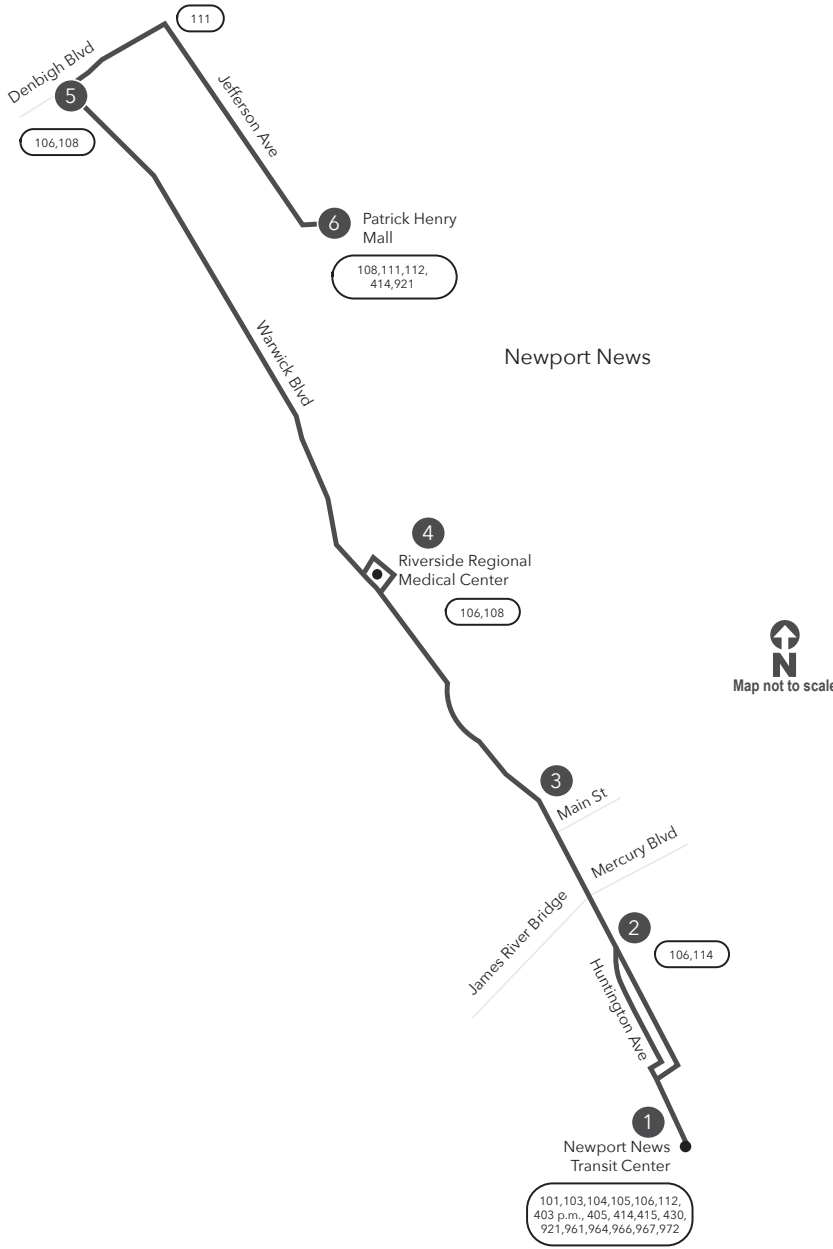

# Route 107 Newport News Transit Center / Warwick Blvd / Patrick Henry Mall

**Legend**

- Daily Route
- Streets
- Time Point
- Connecting Bus Routes
- Point of Interest

w = Weekday Only  
PM times are shaded & in bold.

**SUNDAY:**  
From Newport News Transit Center to Riverside Regional Medical Center to Patrick Henry Mall

1	2	3	4	5	6
Newport News Transit Center	Warwick Blvd 73rd St	Warwick Blvd Main St	Riverside Regional Medical Center	Warwick Blvd Denbigh Blvd	Patrick Henry Mall
-	-	-	-	-	-
6:15	6:24	6:29	6:37	6:54	7:08
7:15	7:24	7:29	7:37	7:54	8:08
8:15	8:24	8:29	8:37	8:54	9:08
9:15	9:24	9:29	9:37	9:54	10:08
10:15	10:24	10:29	10:37	10:54	11:08
11:15	11:24	11:29	11:37	11:54	<b>12:08</b>
<b>12:15</b>	<b>12:24</b>	<b>12:29</b>	<b>12:37</b>	<b>12:54</b>	<b>1:08</b>
<b>1:15</b>	<b>1:24</b>	<b>1:29</b>	<b>1:37</b>	<b>1:54</b>	<b>2:08</b>
<b>2:15</b>	<b>2:24</b>	<b>2:29</b>	<b>2:37</b>	<b>2:54</b>	<b>3:08</b>
<b>3:15</b>	<b>3:24</b>	<b>3:29</b>	<b>3:37</b>	<b>3:54</b>	<b>4:08</b>
<b>4:15</b>	<b>4:24</b>	<b>4:29</b>	<b>4:37</b>	<b>4:54</b>	<b>5:08</b>
<b>5:15</b>	<b>5:24</b>	<b>5:29</b>	<b>5:37</b>	<b>5:54</b>	<b>6:08</b>
<b>6:15</b>	<b>6:24</b>	<b>6:29</b>	<b>6:37</b>	<b>6:54</b>	<b>7:08</b>
<b>7:15</b>	<b>7:24</b>	<b>7:29</b>	<b>7:37</b>	<b>7:54</b>	<b>8:08</b>
<b>8:15</b>	<b>8:24</b>	<b>8:29</b>	<b>8:37</b>	<b>8:54</b>	<b>9:08</b>

# Route 107

Newport News Transit Center /  
Warwick Blvd / Patrick Henry Mall

Effective: 5.11.25