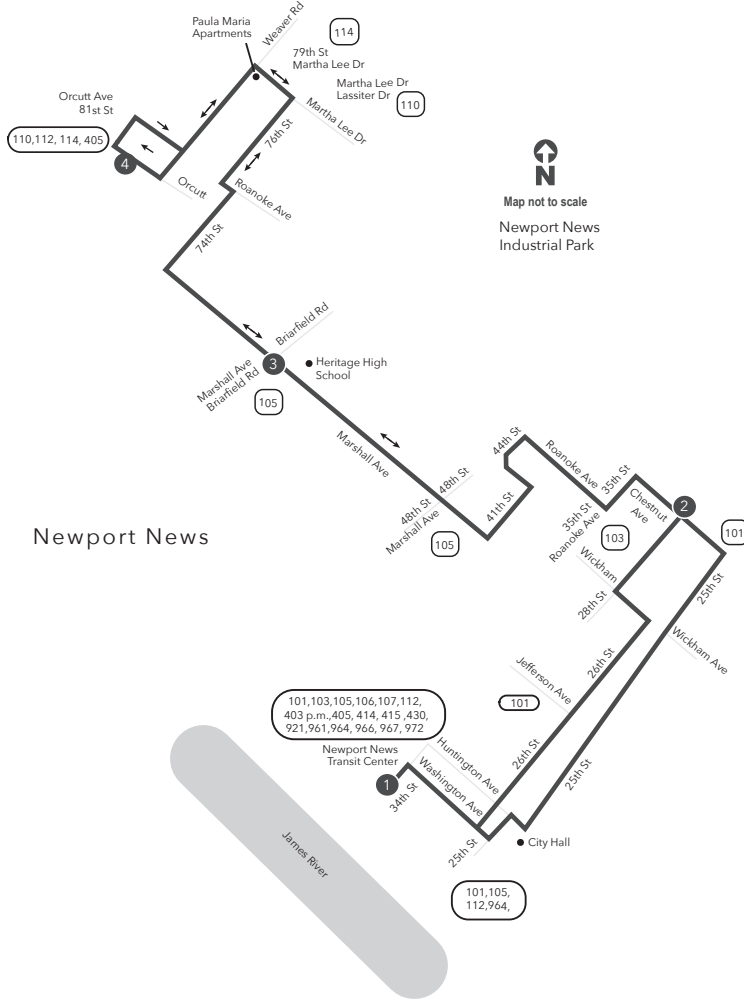

Route 104 Newport News Transit Center / Newmarket

Legend

- Daily
- Streets
- Time Point
- Connecting Bus Routes
- Point of Interest

PM times are shaded & in bold.

WEEKDAY: From Newport News Transit Center to Orcutt Ave & 81st St **WEEKDAY:** From Orcutt Ave & 81st St to Newport News Transit Center

1 Newport News Transit Center	2 30th St Chestnut Ave	3 Marshall Ave Briarfield Rd	4 Orcutt Ave 81st St	4 Orcutt Ave 81st St	3 Marshall Ave Briarfield Rd	2 29th St Chestnut Ave	1 Newport News Transit Center
-	-	-	-	6:00	6:11	6:21	6:31
5:50	6:01	6:11	6:22	6:30	6:41	6:51	7:01
6:20	6:31	6:41	6:52	7:00	7:11	7:21	7:31
6:50	7:01	7:11	7:22	7:30	7:41	7:51	8:01
7:20	7:31	7:41	7:52	8:00	8:11	8:21	8:31
7:50	8:01	8:11	8:22	8:30	8:41	8:51	9:01
8:20	8:31	8:41	8:52	9:00	9:11	9:21	9:31
8:50	9:01	9:11	9:21	9:30	9:41	9:51	10:01
9:20	9:31	9:41	9:51	10:00	10:11	10:21	10:31
9:50	10:01	10:10	10:20	10:30	10:41	10:51	11:01
10:20	10:31	10:40	10:50	11:00	11:11	11:21	11:31
10:50	11:01	11:10	11:20	11:30	11:41	11:51	12:01
11:20	11:31	11:40	11:50	12:00	12:11	12:21	12:31
11:50	12:01	12:10	12:20	12:30	12:41	12:51	1:01
12:20	12:31	12:40	12:50	1:00	1:11	1:21	1:31
12:50	1:01	1:10	1:20	1:30	1:41	1:51	2:01
1:20	1:31	1:40	1:50	2:00	2:11	2:21	2:32
1:50	2:01	2:10	2:20	2:30	2:41	2:51	3:02
2:20	2:31	2:40	2:50	3:00	3:11	3:21	3:32
2:50	3:01	3:10	3:21	3:30	3:41	3:51	4:02
3:20	3:31	3:40	3:51	4:00	4:11	4:21	4:32
3:50	4:01	4:10	4:21	4:30	4:41	4:51	5:02
4:20	4:31	4:40	4:51	5:00	5:11	5:21	5:32
4:50	5:01	5:10	5:21	5:30	5:41	5:51	6:02
5:20	5:31	5:40	5:51	6:00	6:11	6:21	6:32
5:50	6:01	6:10	6:20	6:30	6:41	6:51	7:02
6:20	6:31	6:40	6:50	7:00	7:11	7:20	7:30
6:50	7:01	7:10	7:20	7:30	7:41	7:50	8:00
7:20	7:31	7:40	7:50	8:30	8:41	8:50	9:00
7:50	8:01	8:10	8:20	9:30	9:41	9:50	10:00
8:50	9:01	9:10	9:20	10:30	10:41	10:50	11:00
9:50	10:01	10:10	10:20				