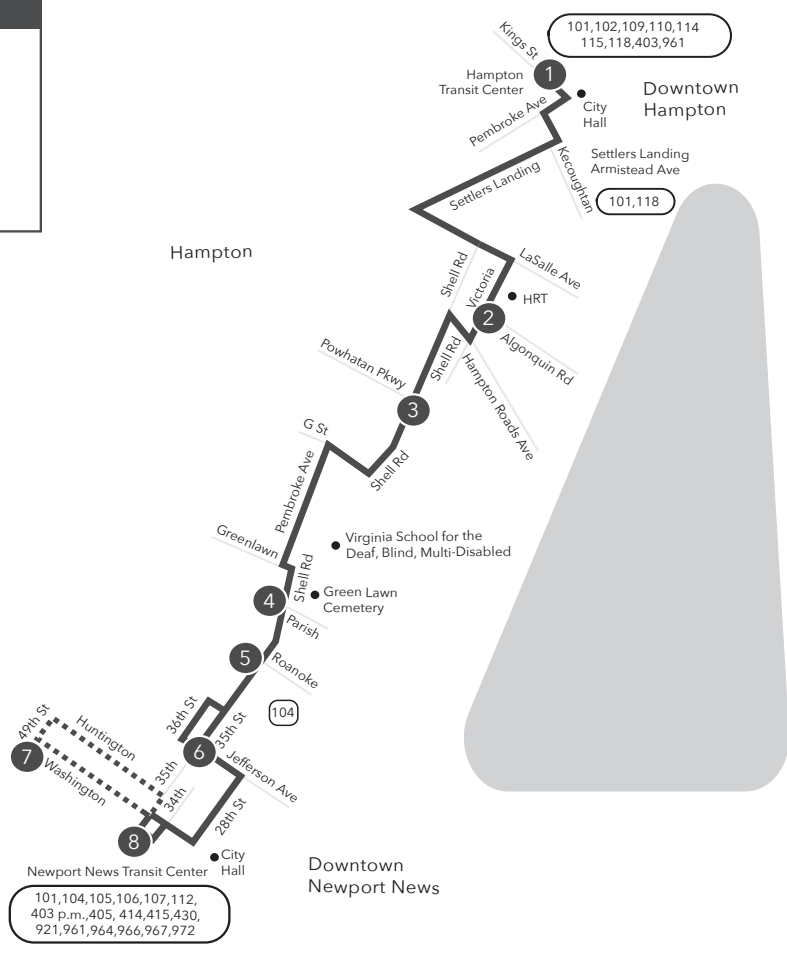

Route 103 Hampton Transit Center / Newport News Transit Center

Legend

- Daily Route
- Shipyard Trips
- Streets
- Time Point
- Connecting Bus Routes
- Point of Interest

w = Weekday Only
PM times are shaded & in bold.

SUNDAY:
From Newport News Transit Center to Pembroke Ave to
Victoria Blvd to Hampton Transit Center

8	6	5	4	3	2	1
Newport News Transit Center	36th St Jefferson Ave	35th St Roanoke Ave	Shell Rd Parish Ave	Shell Rd Powhatan Pkwy	Victoria Blvd Algonquin Rd	Hampton Transit Center
7:18	7:24	7:29	7:31	7:39	7:43	7:52
8:18	8:24	8:29	8:31	8:39	8:43	8:52
9:18	9:24	9:29	9:31	9:39	9:43	9:52
10:18	10:24	10:29	10:31	10:39	10:43	10:52
11:18	11:24	11:29	11:31	11:39	11:43	11:52
12:18	12:24	12:29	12:31	12:39	12:43	12:52
1:18	1:24	1:29	1:31	1:39	1:43	1:52
2:18	2:24	2:29	2:31	2:39	2:43	2:52
3:18	3:24	3:29	3:31	3:39	3:43	3:52
4:18	4:24	4:29	4:31	4:39	4:43	4:52
5:18	5:24	5:29	5:31	5:39	5:43	5:52
6:18	6:24	6:29	6:31	6:39	6:43	6:52
7:18	7:24	7:29	7:31	7:39	7:43	7:52