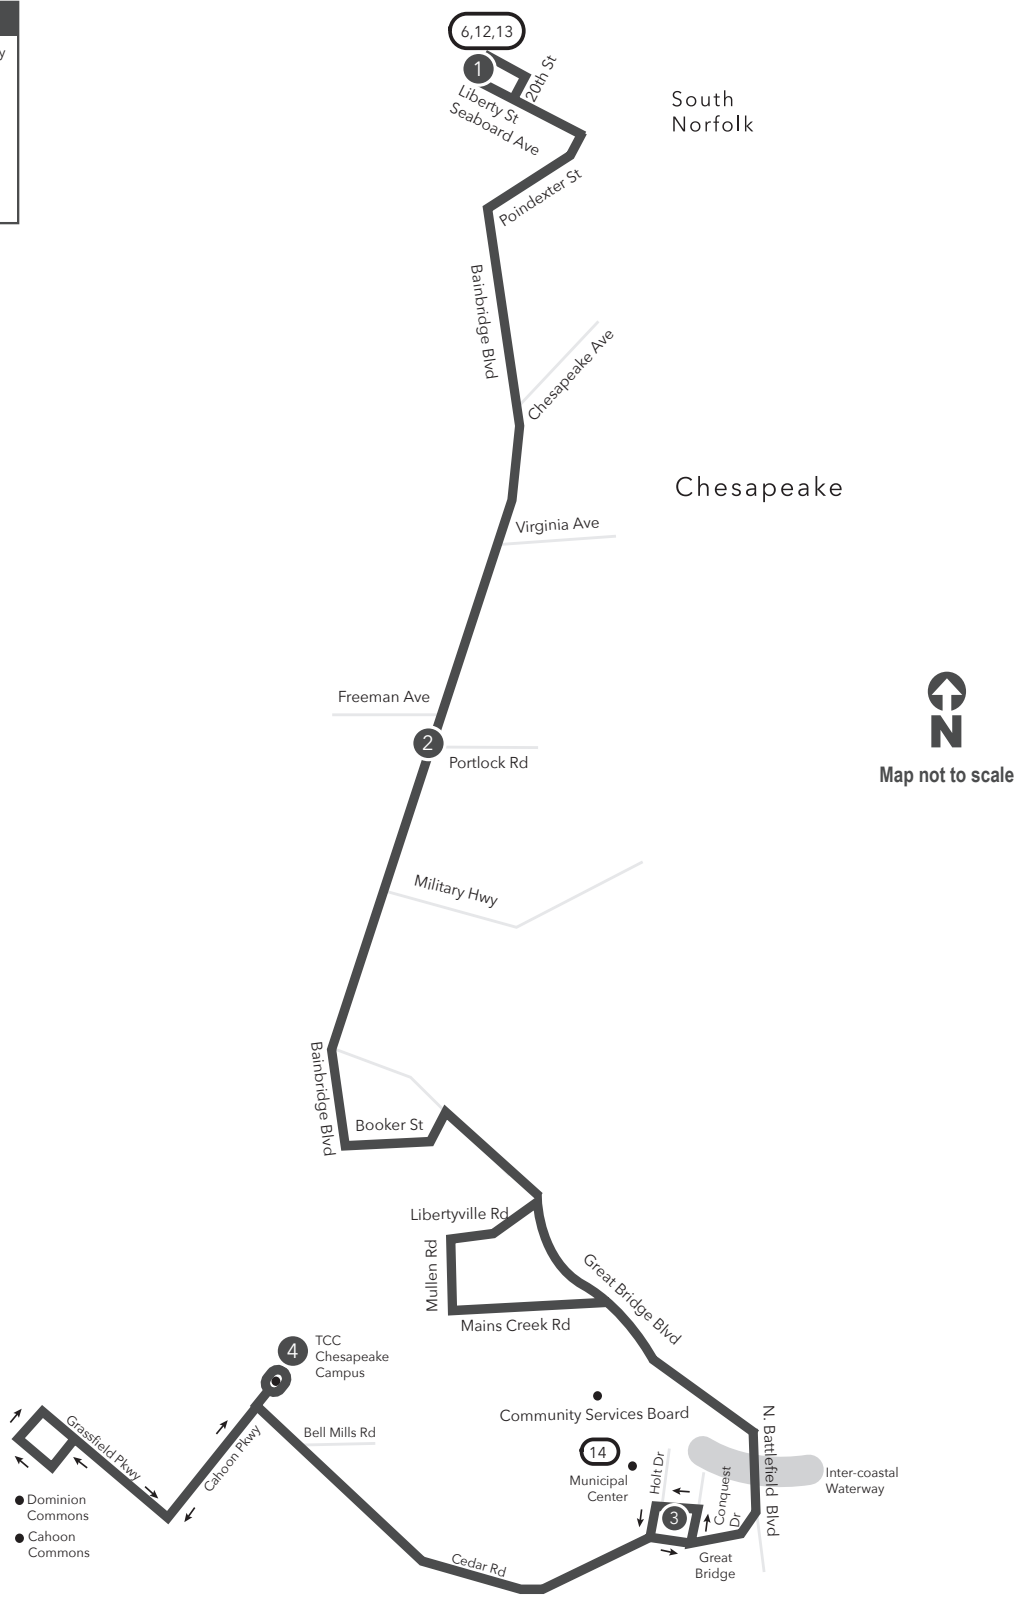

Route 58 Liberty St & Seaboard Ave / TCC Chesapeake Campus

Legend

- Weekday & Saturday
- Streets
- Time Point
- Connecting Bus Routes
- Point of Interest

PM times are shaded & in bold.

WEEKDAY: From Liberty St & Seaboard Ave to TCC Chesapeake

WEEKDAY: From TCC Chesapeake to Liberty St & Seaboard Ave

1	2	3	4	4	3	2	1
Liberty St Seaboard Ave	Bainbridge Blvd Portlock Rd	Chesapeake Municipal Center	TCC Chesapeake Campus	TCC Chesapeake Campus	Chesapeake Municipal Center	Bainbridge Blvd Portlock Rd	Liberty St Seaboard Ave
5:48	5:56	6:16	6:35	6:41	6:56	7:17	7:25
6:48	6:57	7:17	7:35	7:41	7:56	8:17	8:25
7:48	7:57	8:18	8:36	8:41	8:56	9:17	9:25
8:48	8:57	9:18	9:36	9:41	9:56	10:17	10:25
9:48	9:57	10:18	10:37	10:41	10:56	11:17	11:25
10:48	10:57	11:18	11:37	11:41	11:56	12:17	12:25
11:48	11:57	12:18	12:37	12:41	12:56	1:17	1:25
12:48	12:57	1:18	1:37	1:41	1:56	2:17	2:25
1:48	1:57	2:19	2:39	2:43	2:58	3:19	3:27
2:48	2:57	3:19	3:39	3:43	3:58	4:19	4:27
3:48	3:57	4:19	4:39	4:43	4:58	5:19	5:27
4:48	4:57	5:19	5:39	5:43	5:58	6:19	6:27
5:48	5:57	6:18	6:37	6:41	6:56	7:17	7:25
6:48	6:57	7:18	7:37				

Route 58

Liberty St & Seaboard Ave / TCC Chesapeake Campus

Effective: 10.27.24