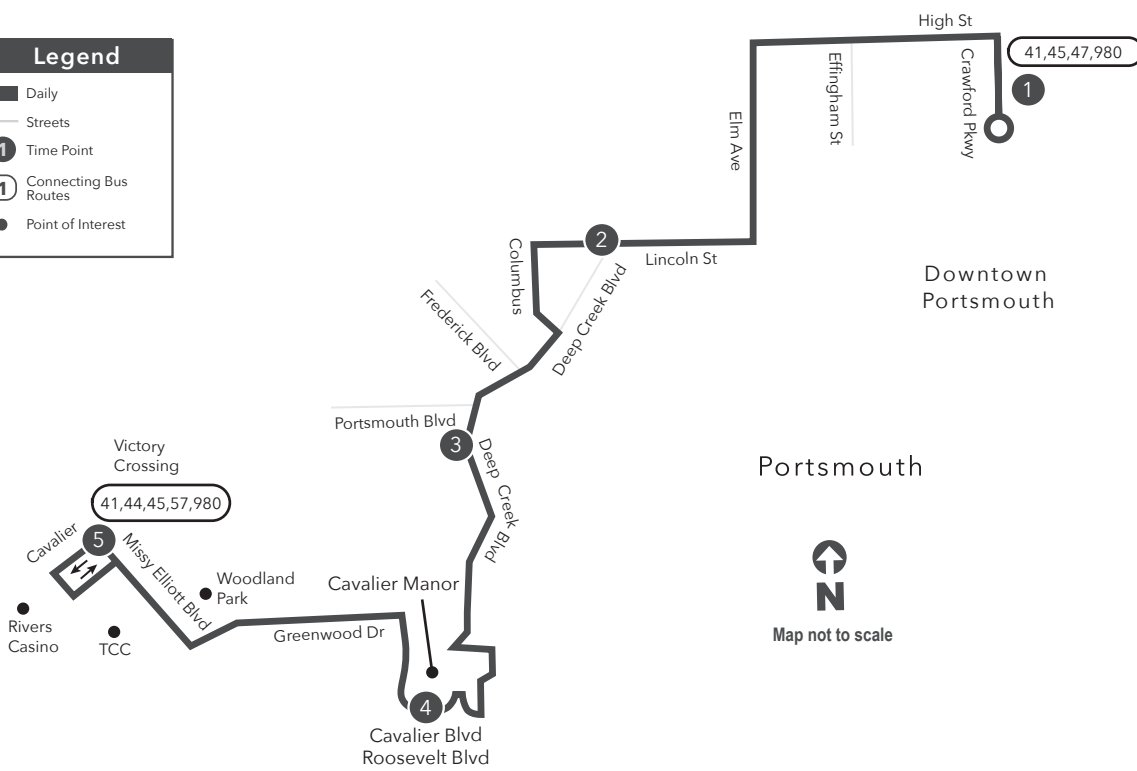

Route 50 Downtown Portsmouth / Victory Crossing

Legend

- Daily
- Streets
- Time Point
- Connecting Bus Routes
- Point of Interest

PM times are shaded & in bold.

WEEKDAY: From Downtown Portsmouth to Victory Crossing   **WEEKDAY:** From Victory Crossing to Downtown Portsmouth

1	2	3	4	5	5	4	3	2	1
Downtown Portsmouth	Deep Creek Blvd Lincoln St	Deep Creek Blvd Elliott Ave	Cavalier Blvd Roosevelt Blvd	Victory Crossing	Victory Crossing	Cavalier Blvd Roosevelt Blvd	Deep Creek Blvd Elliott Ave	Deep Creek Blvd Lincoln St	Downtown Portsmouth
-	-	-	-	-	6:03	6:17	6:35	6:41	6:55
7:06	7:21	7:25	7:42	7:56	7:03	7:17	7:35	7:41	7:55
8:06	8:21	8:25	8:42	8:56	8:03	8:17	8:35	8:41	8:55
9:06	9:21	9:25	9:42	9:56	9:03	9:17	9:35	9:41	9:55
10:06	10:21	10:25	10:42	10:56	10:03	10:17	10:35	10:41	10:55
11:06	11:21	11:25	11:42	11:56	11:03	11:17	11:35	11:41	11:55
12:06	12:21	12:25	12:42	12:56	12:03	12:17	12:35	12:41	12:55
1:06	1:21	1:25	1:42	1:56	1:03	1:17	1:35	1:41	1:55
2:06	2:21	2:25	2:42	2:56	2:03	2:17	2:35	2:41	2:55
3:06	3:21	3:25	3:42	3:56	3:03	3:17	3:35	3:41	3:55
4:06	4:21	4:25	4:42	4:56	4:03	4:17	4:35	4:41	4:55
5:06	5:21	5:25	5:42	5:56	5:03	5:17	5:35	5:41	5:55
					6:03	6:17	6:35	6:41	6:55

SATURDAY: From Downtown Portsmouth to Victory Crossing   **SATURDAY:** From Victory Crossing to Downtown Portsmouth

1	2	3	4	5	5	4	3	2	1
Downtown Portsmouth	Deep Creek Blvd Lincoln St	Deep Creek Blvd Elliott Ave	Cavalier Blvd Roosevelt Blvd	Victory Crossing	Victory Crossing	Cavalier Blvd Roosevelt Blvd	Deep Creek Blvd Elliott Ave	Deep Creek Blvd Lincoln St	Downtown Portsmouth
-	-	-	-	-	7:10	7:24	7:42	7:47	7:57
8:06	8:19	8:24	8:41	8:53	8:10	8:24	8:42	8:47	8:57
9:06	9:19	9:24	9:41	9:53	9:10	9:24	9:42	9:47	9:59
10:06	10:19	10:24	10:41	10:53	10:10	10:24	10:42	10:47	10:59
11:06	11:19	11:24	11:41	11:53	11:10	11:24	11:42	11:47	11:59
12:06	12:19	12:24	12:41	12:53	12:10	12:24	12:42	12:47	12:59
1:06	1:19	1:24	1:41	1:53	1:08	1:22	1:40	1:48	2:00
2:06	2:19	2:24	2:41	2:53	2:08	2:22	2:40	2:48	3:00
3:06	3:19	3:24	3:41	3:53	3:08	3:22	3:40	3:48	4:00
4:06	4:19	4:24	4:41	4:53	4:10	4:24	4:42	4:47	4:57
5:06	5:19	5:24	5:41	5:53	5:10	5:24	5:42	5:47	5:57
					6:10	6:24	6:42	6:47	6:57

SUNDAY: From Downtown Portsmouth to Victory Crossing   **SUNDAY:** From Victory Crossing to Downtown Portsmouth

1	2	3	4	5	5	4	3	2	1
Downtown Portsmouth	Deep Creek Blvd Lincoln St	Deep Creek Blvd Elliott Ave	Cavalier Blvd Roosevelt Blvd	Victory Crossing	Victory Crossing	Cavalier Blvd Roosevelt Blvd	Deep Creek Blvd Elliott Ave	Deep Creek Blvd Lincoln St	Downtown Portsmouth
-	-	-	-	-	8:10	8:24	8:42	8:46	8:56
8:06	8:19	8:23	8:40	8:52	9:10	9:24	9:42	9:46	9:56
9:06	9:19	9:23	9:40	9:52	10:10	10:24	10:42	10:46	10:56
10:06	10:19	10:23	10:40	10:52	11:10	11:24	11:42	11:46	11:56
11:06	11:19	11:23	11:40	11:52	12:10	12:24	12:42	12:46	12:56
1:06	1:19	1:23	1:40	1:52	1:10	1:24	1:42	1:46	1:56
2:06	2:19	2:23	2:40	2:52	2:10	2:24	2:42	2:46	2:56
3:06	3:19	3:23	3:40	3:52	3:10	3:24	3:42	3:46	3:56
4:06	4:19	4:23	4:40	4:52	4:10	4:24	4:42	4:46	4:56
5:06	5:19	5:23	5:40	5:52	5:10	5:24	5:42	5:46	5:56
					6:10	6:24	6:42	6:46	6:56

Route 50

Downtown Portsmouth / Victory Crossing

Effective: 10.27.24