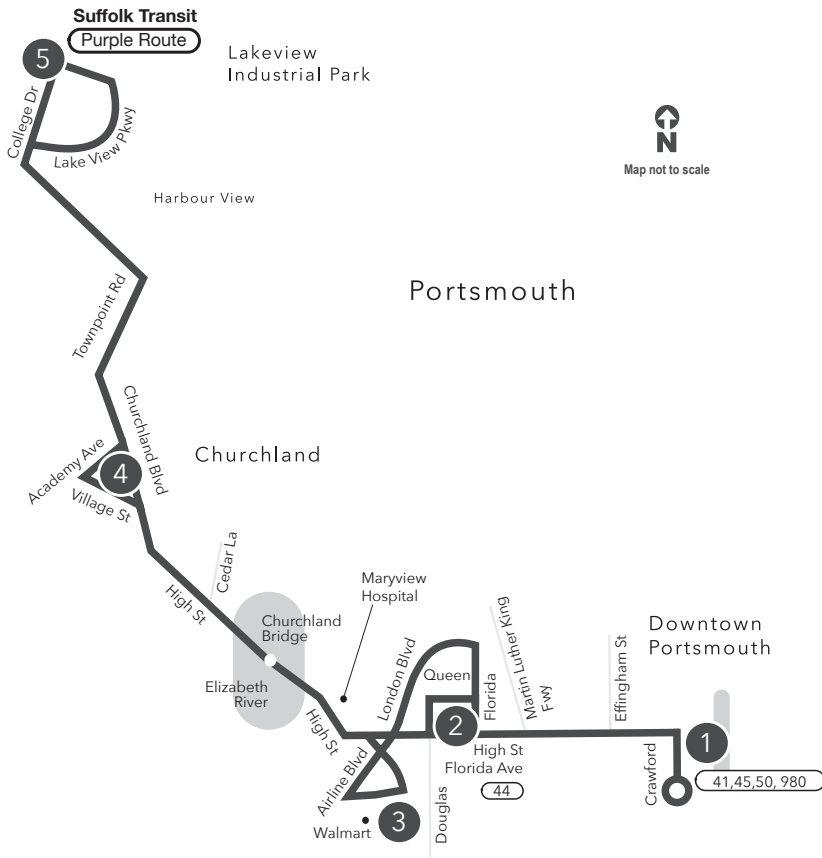

Route 47 Downtown Portsmouth / Churchland

Legend

- Daily
- Streets
- Time Point
- Connecting Bus Routes
- Point of Interest

PM times are shaded & in bold.

WEEKDAY: From Downtown Portsmouth to Walmart to Village St & Academy Ave to Lakeview Industrial Park

WEEKDAY: From Lakeview Industrial Park to Village St & Academy Ave to Walmart to Downtown Portsmouth

1	2	3	4	5	5	4	3	2	1
Downtown Portsmouth	High St Florida Ave	Walmart (Bart St Frederick Blvd)	Village St Academy Ave	Lakeview Industrial Park	Lakeview Industrial Park	Village St Academy Ave	Walmart (Bart St Frederick Blvd)	High St Florida Ave	Downtown Portsmouth
-	-	-	-	-	5:49	6:02	6:13	6:21	6:30
6:06	6:18	6:23	6:36	6:47	6:51	7:04	7:19	7:28	7:38
7:06	7:18	7:23	7:36	7:47	7:51	8:04	8:19	8:28	8:38
8:06	8:18	8:23	8:36	8:47	8:51	9:04	9:19	9:28	9:38
9:06	9:20	9:25	9:37	9:48	9:51	10:04	10:19	10:28	10:38
10:06	10:20	10:25	10:37	10:48	10:51	11:04	11:19	11:28	11:38
11:06	11:20	11:25	11:37	11:48	11:51	12:04	12:19	12:27	12:38
12:06	12:20	12:25	12:37	12:48	12:51	1:04	1:19	1:28	1:38
1:06	1:20	1:25	1:37	1:48	1:51	2:04	2:19	2:28	2:38
2:06	2:21	2:26	2:39	2:50	2:51	3:04	3:19	3:28	3:38
3:06	3:21	3:26	3:39	3:50	3:50	4:03	4:18	4:27	4:37
4:06	4:20	4:25	4:38	4:49	4:51	5:04	5:19	5:28	5:38
5:06	5:20	5:25	5:38	5:49	5:51	6:04	6:19	6:28	6:38
6:06	6:19	6:24	6:36	6:47	6:51	7:03	7:14	7:22	7:31
7:06	7:19	7:24	7:36	7:47	7:51	8:03	8:14	8:22	8:31
8:06	8:18	8:23	8:35	8:46	8:51	9:03	9:14	9:22	9:31
9:06	9:18	9:23	9:35	9:45	9:49	10:01	10:12	10:20	10:29

SATURDAY: From Downtown Portsmouth to Walmart to Village St & Academy Ave to Lakeview Industrial Park

SATURDAY: From Lakeview Industrial Park to Village St & Academy Ave to Walmart to Downtown Portsmouth

1	2	3	4	5	5	4	3	2	1
Downtown Portsmouth	High St Florida Ave	Walmart (Bart St Frederick Blvd)	Village St Academy Ave	Lakeview Industrial Park	Lakeview Industrial Park	Village St Academy Ave	Walmart (Bart St Frederick Blvd)	High St Florida Ave	Downtown Portsmouth
6:06	6:18	6:23	6:36	6:47	6:49	7:02	7:13	7:20	7:32
7:06	7:18	7:23	7:36	7:47	7:49	8:02	8:13	8:20	8:32
8:06	8:18	8:23	8:36	8:47	8:48	9:01	9:16	9:23	9:35
9:06	9:18	9:23	9:35	9:46	9:48	9:59	10:14	10:21	10:33
10:06	10:18	10:23	10:35	10:46	10:48	10:59	11:14	11:21	11:33
11:06	11:18	11:23	11:35	11:46	11:48	11:59	12:14	12:21	12:33
12:06	12:18	12:23	12:35	12:46	12:48	12:59	1:14	1:21	1:33
1:06	1:18	1:23	1:35	1:46	1:48	1:59	2:14	2:21	2:33
2:06	2:18	2:23	2:35	2:46	2:48	2:59	3:14	3:21	3:33
3:06	3:18	3:23	3:36	3:48	3:49	4:02	4:17	4:24	4:36
4:06	4:18	4:23	4:36	4:48	4:49	5:02	5:17	5:24	5:36
5:06	5:18	5:23	5:36	5:48	5:49	6:02	6:13	6:20	6:32
6:06	6:18	6:23	6:35	6:46	6:49	7:00	7:11	7:18	7:30
7:06	7:18	7:23	7:35	7:46	7:49	8:00	8:11	8:18	8:30
8:06	8:18	8:23	8:35	8:46	8:49	9:00	9:11	9:18	9:30
9:06	9:18	9:23	9:35	9:46	9:49	10:00	10:11	10:18	10:30

SUNDAY: From Downtown Portsmouth to Walmart to Village St & Academy Ave to Lakeview Industrial Park

SUNDAY: From Lakeview Industrial Park to Village St & Academy Ave to Walmart to Downtown Portsmouth