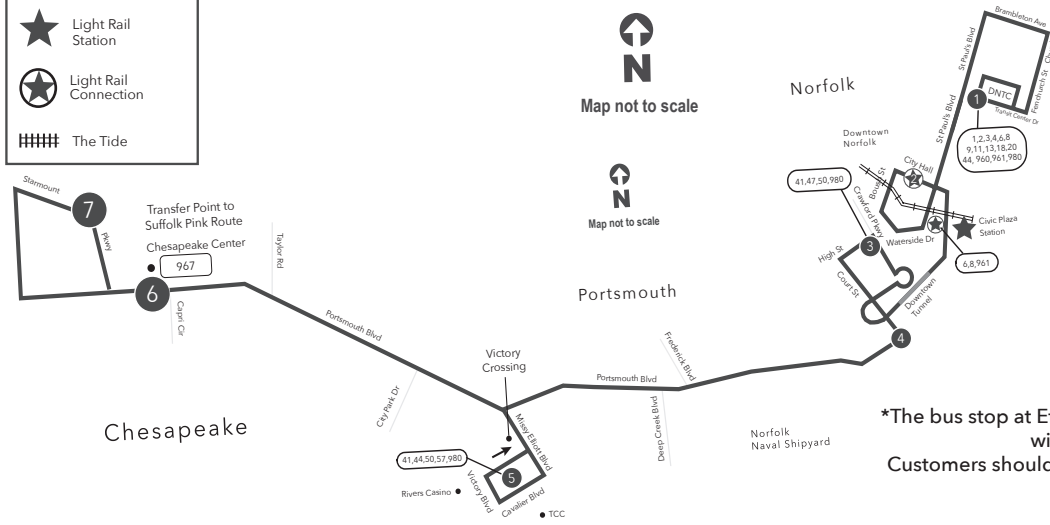

# Route 45 Downtown Norfolk Transit Center / Portsmouth

**Legend**

- Weekday
- Streets
- Time Point
- Connecting Bus Routes
- Point of Interest
- Light Rail Station
- Light Rail Connection
- The Tide

\*The bus stop at Effingham Street & Henry Street (stop 1639) near the Fire Station will not be serviced Monday - Friday from 3:00 p.m. and 6:00 p.m. Customers should board the bus at Effingham Street & Lincoln Street (stop 1641).

**SATURDAY:** From Downtown Norfolk Transit Center to Norfolk Naval Shipyard to Victory Crossing to Jolliff Rd

**SATURDAY:** From Jolliff Rd to Victory Crossing to Norfolk Naval Shipyard to Downtown Norfolk Transit Center

**SUNDAY:** From Downtown Norfolk Transit Center to Norfolk Naval Shipyard to Victory Crossing to Jolliff Rd

**SUNDAY:** From Jolliff Rd to Victory Crossing to Norfolk Naval Shipyard to Downtown Norfolk Transit Center

1	2	3	4	5	6	7	7	6	5	4	3	2	1
Downtown Norfolk Transit Center	MacArthur Square Station	Downtown Portsmouth	Effingham St Portsmouth Blvd	Victory Crossing	Chesapeake Center	Jolliff Rd Portsmouth Blvd	Jolliff Rd Portsmouth Blvd	Chesapeake Center	Victory Crossing	Effingham St Portsmouth Blvd	Downtown Portsmouth	MacArthur Square Station	Downtown Norfolk Transit Center
-	-	-	-	-	-	-	5:19	5:24	5:36	5:50	6:03	6:12	6:23
5:09	5:15	5:26	5:31	5:42	5:58	6:03	6:19	6:22	6:36	6:50	7:03	7:12	7:23
6:09	6:15	6:26	6:31	6:42	6:58	7:03	7:19	7:22	7:36	7:50	8:03	8:12	8:23
7:09	7:15	7:26	7:31	7:45	8:01	8:06	8:19	8:22	8:36	8:50	9:03	9:12	9:23
8:09	8:15	8:26	8:31	8:46	9:02	9:08	9:19	9:22	9:36	9:50	10:03	10:12	10:23
9:06	9:14	9:27	9:32	9:47	10:03	10:09	10:19	10:22	10:36	10:50	11:03	11:12	11:23
10:06	10:14	10:27	10:32	10:47	11:03	11:09	11:19	11:22	11:36	11:50	12:03	12:12	12:23
11:06	11:14	11:27	11:32	11:47	12:03	12:09	12:19	12:22	12:36	12:50	1:03	1:12	1:23
12:06	12:14	12:27	12:32	12:47	1:03	1:09	1:19	1:22	1:36	1:50	2:03	2:12	2:23
1:06	1:14	1:27	1:32										