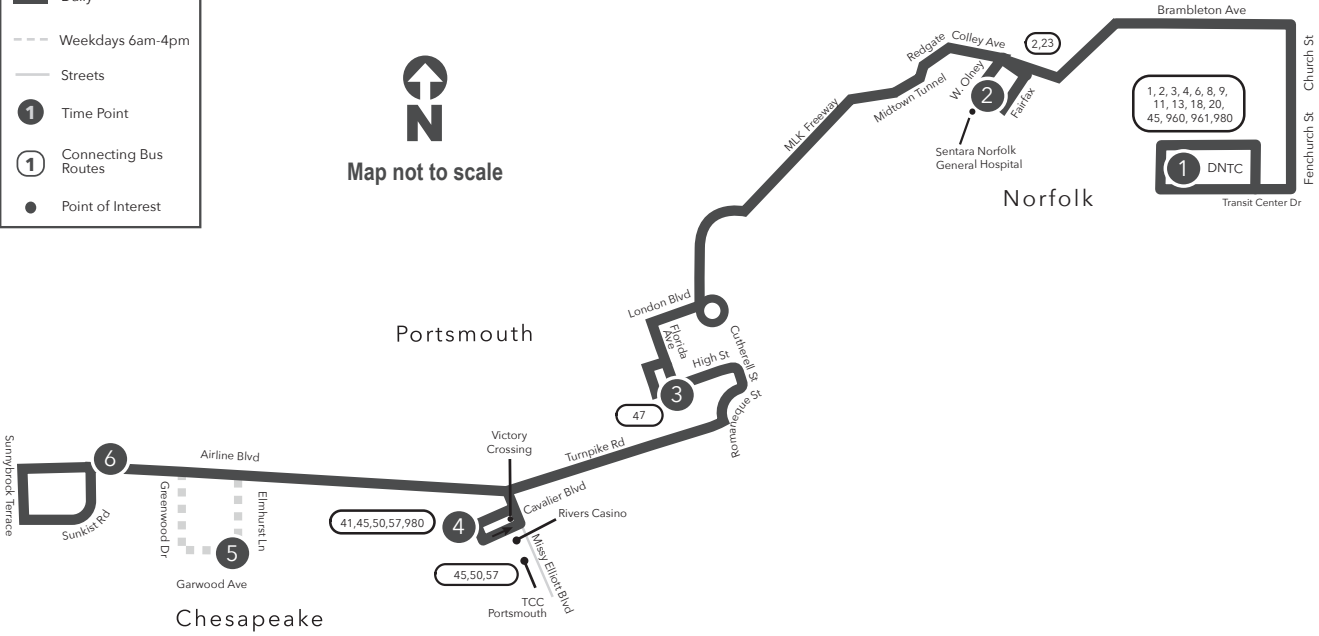

Route 44 Downtown Norfolk Transit Center / Sentara Norfolk General Hospital / Midtown Portsmouth

Legend

- Daily
- Weekdays 6am-4pm
- Streets
- Time Point
- Connecting Bus Routes
- Point of Interest

PM times are shaded & in bold.

SATURDAY:

From DNTC to Sentara Norfolk General Hospital to Florida Ave to Victory Crossing to Airline Blvd & Quailshire Ln

SATURDAY:

From Airline Blvd & Quailshire Ln to Victory Crossing to Florida Ave to Sentara Norfolk General Hospital to DNTC

SUNDAY:

From DNTC to Sentara Norfolk General Hospital to Florida Ave to Victory Crossing to Airline Blvd & Quailshire Ln

SUNDAY:

From Airline Blvd & Quailshire Ln to Victory Crossing to Florida Ave to Sentara Norfolk General Hospital to DNTC

Route 44
Downtown Norfolk Transit Center /
Norfolk General Hospital /
Midtown Portsmouth

Effective: 10.27.24