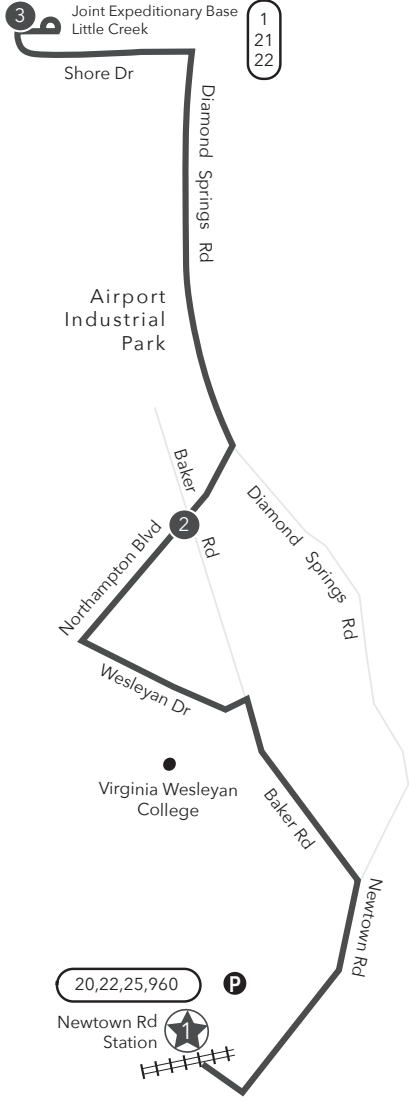

Route 27 Newtown Road Station / Joint Expeditionary Base Little Creek

Legend

- Weekday & Saturday
- Streets
- Time Point
- Connecting Bus Routes
- Point of Interest
- Light Rail Station
- Light Rail Connection
- The Tide
- Park & Ride

Virginia Beach

Map not to scale

PM times are shaded & in bold.

WEEKDAY: From Newtown Road Station to Northampton Blvd to Joint Expeditionary Base Little Creek

	2	3
Newtown Rd Station	Northampton Blvd Baker Rd	Joint Expeditionary Base Little Creek
-	-	-
6:33	6:46	6:56
7:33	7:46	7:56
8:33	8:47	8:57
9:33	9:47	9:57
10:33	10:47	10:57
11:33	11:47	11:57
12:33	12:47	12:57
1:33	1:47	1:57
2:33	2:47	2:57
3:33	3:48	3:58
4:33	4:48	4:58
5:33	5:48	5:58
6:33	6:48	6:58
7:33	7:48	7:58
8:33	8:48	8:58
9:33	9:48	9:58
10:33	10:48	10:58
11:33	11:48	11:58
12:33	12:47	12:57

WEEKDAY: From Joint Expeditionary Base Little Creek to Northampton Blvd to Newtown Road Station

3	2	
Joint Expeditionary Base Little Creek	Northampton Blvd Baker Rd	Newtown Rd Station
6:03	6:13	6:28
7:03	7:13	7:29
8:03	8:13	8:30
9:03	9:13	9:29
10:03	10:13	10:28
11:03	11:13	11:28
12:03	12:13	12:29
1:03	1:13	1:29
2:03	2:13	2:31
3:03	3:13	3:31
4:03	4:13	4:31
5:03	5:13	5:31
6:03	6:13	6:28
7:03	7:13	7:28
8:03	8:13	8:28
9:03	9:13	9:28
10:03	10:13	10:28
11:03	11:13	11:27
12:03	12:13	12:26

Route 27

Newtown Road Station/
Joint Expeditionary Base Little Creek

Effective: 10.27.24