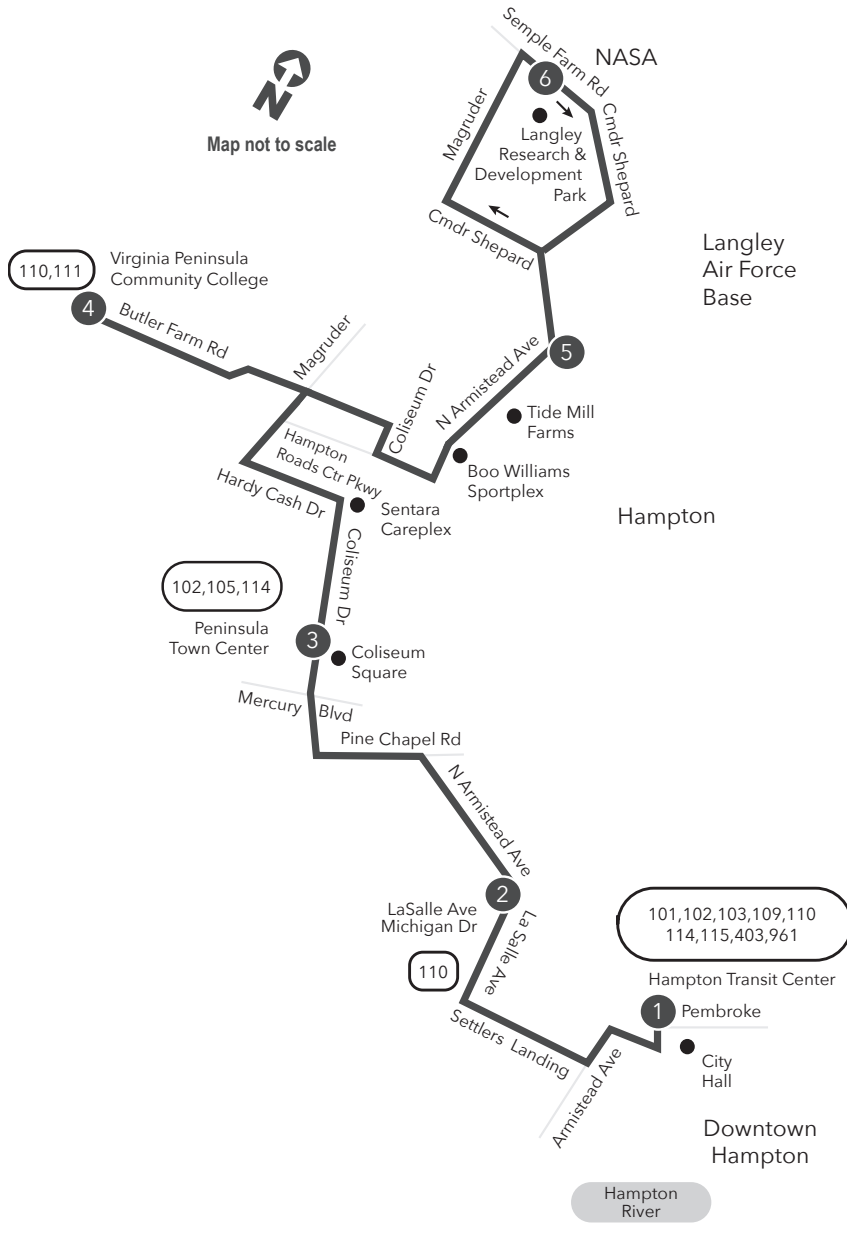

Route 118

Downtown Hampton / Virginia Peninsula Community College / Semple Farm Rd

Legend

- Daily Route
- Streets
- Time Point
- Connecting Bus Routes
- Point of Interest

PM times are shaded & in bold.

WEEKDAY & SATURDAY:
From Hampton Transit Center to Coliseum Square to Virginia Peninsula Comm. College to Semple Farm Rd

WEEKDAY & SATURDAY:
From Semple Farm Rd to Virginia Peninsula Comm. College to Coliseum Square to Hampton Transit Center

1	2	3	4	5	6	6	5	4	3	2	1
Hampton Transit Center	LaSalle Ave Michigan Dr	Peninsula Town Center	Virginia Peninsula Comm College	Armistead Ave Sweeney Blvd	Semple Farm Cmdr Shepard Blvd	Semple Farm Cmdr Shepard Blvd	Armistead Ave Sweeney Blvd	Virginia Peninsula Comm College	Peninsula Town Center	LaSalle Ave Michigan Dr	Hampton Transit Center
6:15	6:24	6:35	6:57	7:08	7:14	6:20	6:26	6:36	6:49	6:59	7:07
7:15	7:24	7:35	7:57	8:07	8:13	7:20	7:26	7:36	7:49	7:59	8:07
8:15	8:23	8:32	8:57	9:07	9:13	8:20	8:26	8:35	8:48	8:58	9:06
9:15	9:23	9:32	9:57	10:07	10:13	9:20	9:26	9:34	9:45	9:55	10:03
10:15	10:23	10:32	10:57	11:07	11:13	10:20	10:26	10:34	10:45	10:55	11:03
11:15	11:23	11:32	11:57	12:07	12:13	11:20	11:26	11:34	11:45	11:55	12:03
12:15	12:23	12:32	12:57	1:07	1:13	12:20	12:26	12:34	12:45	12:55	1:03
1:15	1:23	1:32	1:57	2:07	2:13	1:20	1:26	1:34	1:45	1:55	2:03
2:15	2:23	2:32	2:57	3:07	3:13	2:20	2:26	2:34	2:45	2:55	3:03
3:15	3:23	3:32	3:57	4:07	4:13	3:20	3:26	3:34	3:45	3:55	4:03
4:15	4:23	4:32	4:57	5:07	5:13	4:20	4:26	4:34	4:45	4:55	5:03
5:15	5:23	5:32	5:57	6:07	6:13	5:20	5:26	5:34	5:45	5:55	6:03
6:15	6:23	6:32	6:57	7:07	7:13	6:20	6:26	6:34	6:45	6:55	7:03
7:15	7:23	7:32	7:57	8:07	8:13	7:20	7:26	7:34	7:45	7:55	8:03
8:15	8:23	8:32	8:57	9:07	9:13	8:20	8:26	8:34	8:45	8:55	9:03
9:15	9:23	9:32	9:57	10:07	10:13	9:20	9:26	9:34	9:45	9:55	10:03

Route 118
Downtown Hampton /
Virginia Peninsula Community
College/Semple Farm Rd

Effective: 10.27.24