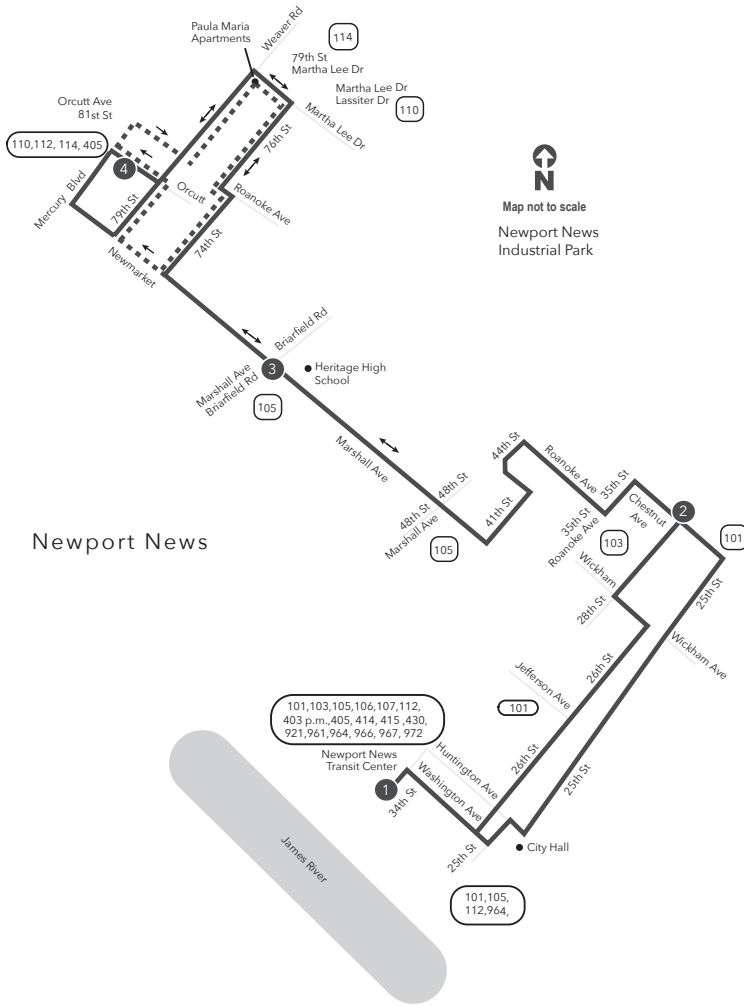

Route 104 Downtown Newport News / Newmarket

Legend

- Weekday - Saturday Before 7 p.m.
- Starting at 7:30 p.m. & All day Sunday
- Streets
- Time Point
- Connecting Bus Routes
- Point of Interest

PM times are shaded & in bold.

WEEKDAY: From Newport News Transit Center to Orcutt Ave & 81st St | **WEEKDAY:** From Orcutt Ave & 81st St to Newport News Transit Center

1	2	3	4	4	3	2	1
Newport News Transit Center	30th St Chestnut Ave	Marshall Ave Briarfield Rd	Orcutt Ave 81st St	Orcutt Ave 81st St	Marshall Ave Briarfield Rd	28th St Chestnut Ave	Newport News Transit Center
5:45	5:56	6:06	6:19	6:00	6:12	6:23	6:33
6:15	6:26	6:36	6:49	6:30	6:42	6:53	7:03
6:45	6:56	7:06	7:19	7:00	7:12	7:23	7:33
7:15	7:26	7:36	7:49	7:30	7:42	7:53	8:03
7:45	7:56	8:06	8:19	8:00	8:12	8:23	8:33
8:15	8:26	8:36	8:49	8:30	8:42	8:53	9:03
8:45	8:56	9:06	9:19	9:00	9:12	9:23	9:33
9:15	9:26	9:36	9:49	9:30	9:42	9:53	10:03
9:45	9:56	10:06	10:19	10:00	10:12	10:23	10:33
10:15	10:26	10:36	10:49	10:30	10:42	10:53	11:03
10:45	10:56	11:06	11:19	11:00	11:12	11:23	11:33
11:15	11:26	11:36	11:49	11:30	11:42	11:53	12:03
11:45	11:56	12:06	12:19	12:00	12:12	12:23	12:33
12:15	12:26	12:36	12:49	12:30	12:42	12:53	1:03
12:45	12:56	1:06	1:19	1:00	1:12	1:23	1:33
1:15	1:26	1:36	1:49	1:30	1:42	1:53	2:03
1:45	1:56	2:06	2:19	2:00	2:12	2:23	2:33
2:15	2:26	2:36	2:50	2:30	2:42	2:53	3:03
2:45	2:56	3:08	3:23	3:00	3:15	3:27	3:37
3:15	3:26	3:38	3:53	3:30	3:45	3:57	4:07
3:45	3:56	4:08	4:23	4:00	4:15	4:27	4:37
4:15	4:26	4:38	4:53	4:30	4:45	4:57	5:07
4:45	4:56	5:08	5:23	5:00	5:15	5:27	5:37
5:15	5:26	5:38	5:53	5:30	5:45	5:57	6:07
5:45	5:56	6:08	6:23	6:00	6:15	6:27	6:37
6:15	6:26	6:38	6:53	6:30	6:45	6:57	7:07
6:45	6:56	7:08	7:23	7:00	7:15	7:27	7:37
7:15	7:25	7:35	7:44	7:30	7:45	7:57	8:07
7:45	7:55	8:05	8:14	8:15	8:30	8:42	8:52
8:45	8:55	9:05	9:14	9:15	9:30	9:42	9:52
9:45	9:55	10:05	10:14	10:15	10:30	10:42	10:52

SATURDAY: From Newport News Transit Center to Orcutt Ave & 81st St | **SATURDAY:** From Orcutt Ave & 81st St to Newport News Transit Center