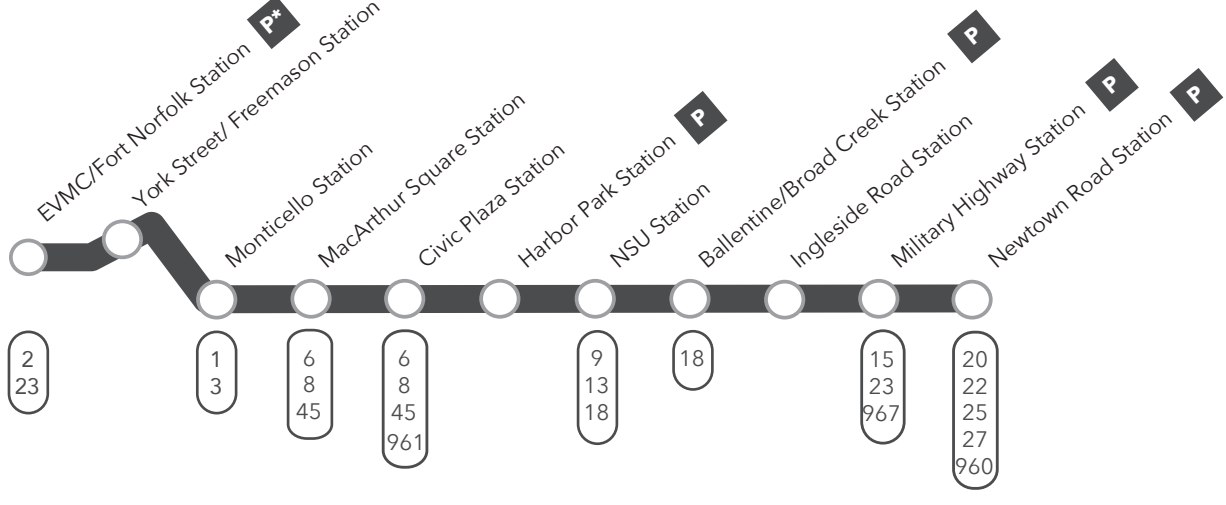

PM times are shaded & in bold

WEEKDAY: From EVMC/Fort Norfolk to Newtown Road

Table with 11 columns representing stations from EVMC/Fort Norfolk to Newtown Road. It lists arrival and departure times for each station, with PM times shaded and in bold.

WEEKDAY: From Newtown Road to EVMC/Fort Norfolk

Table with 11 columns representing stations from Newtown Road to EVMC/Fort Norfolk. It lists arrival and departure times for each station, with PM times shaded and in bold.

Table with 11 columns representing stations from Newtown Road to EVMC/Fort Norfolk on Saturdays. It lists arrival and departure times for each station.

SUNDAY: From EVMC/Fort Norfolk to Newtown Road

Table with 11 columns representing stations from EVMC/Fort Norfolk to Newtown Road on Sundays. It lists arrival and departure times for each station.

SUNDAY: From Newtown Road to EVMC/Fort Norfolk

Table with 11 columns representing stations from Newtown Road to EVMC/Fort Norfolk on Sundays. It lists arrival and departure times for each station.