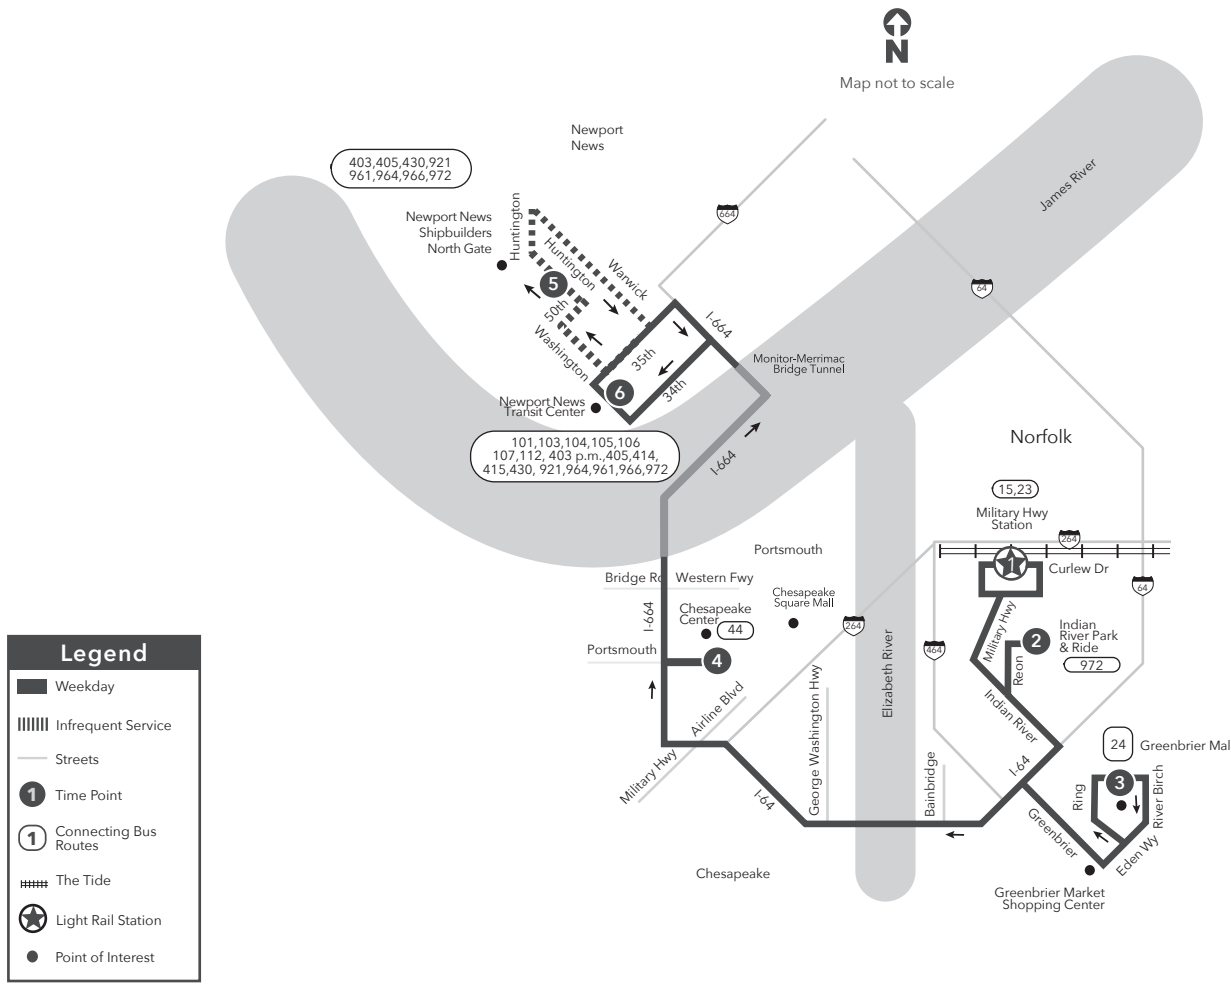

# Route 967 Military Hwy Station to Newport News Transit Center

This route does not operate on Saturday or Sunday. PM times are shaded & in bold.

## WEEKDAY: From Military Hwy Station to Newport News Transit Center

1 Military Hwy Station	2 Indian River Park & Ride	3 Greenbrier Mall Park & Ride	4 Chesapeake Center	5 N. N. Shipbuilders North Gate	6 Newport News Transit Center
4:25	4:35	4:47	5:09	5:27	5:37
4:25	4:35	4:47	5:09	5:27	5:37
4:30	4:40	4:52	5:14	5:32	5:42
5:10	5:20	5:31	5:54	—	6:11
5:43	5:53	6:04	6:27	—	6:44

# Route 967 Newport News Transit Center to Military Hwy Station

PM times are shaded & in bold.

## WEEKDAY: From Newport News Transit Center to Military Hwy Station

5 N. N. Shipbuilders North Gate	6 Newport News Transit Center	4 Chesapeake Center	3 Greenbrier Mall Park & Ride	2 Indian River Park & Ride	1 Military Hwy Station
<b>2:40</b>	<b>2:50</b>	<b>3:10</b>	<b>3:35</b>	<b>3:45</b>	<b>3:59</b>
<b>2:50</b>	<b>3:00</b>	<b>3:20</b>	<b>3:45</b>	<b>3:55</b>	<b>4:09</b>
<b>3:30</b>	<b>3:40</b>	<b>4:00</b>	<b>4:25</b>	<b>4:35</b>	<b>4:49</b>
<b>3:40</b>	—	<b>4:10</b>	—	—	—
<b>3:50</b>	<b>4:00</b>	<b>4:20</b>	<b>4:45</b>	<b>4:55</b>	<b>5:09</b>
—	<b>4:30</b>	<b>4:50</b>	<b>5:15</b>	<b>5:25</b>	<b>5:39</b>
—	<b>5:15</b>	<b>5:35</b>	<b>6:00</b>	<b>6:10</b>	<b>6:24</b>