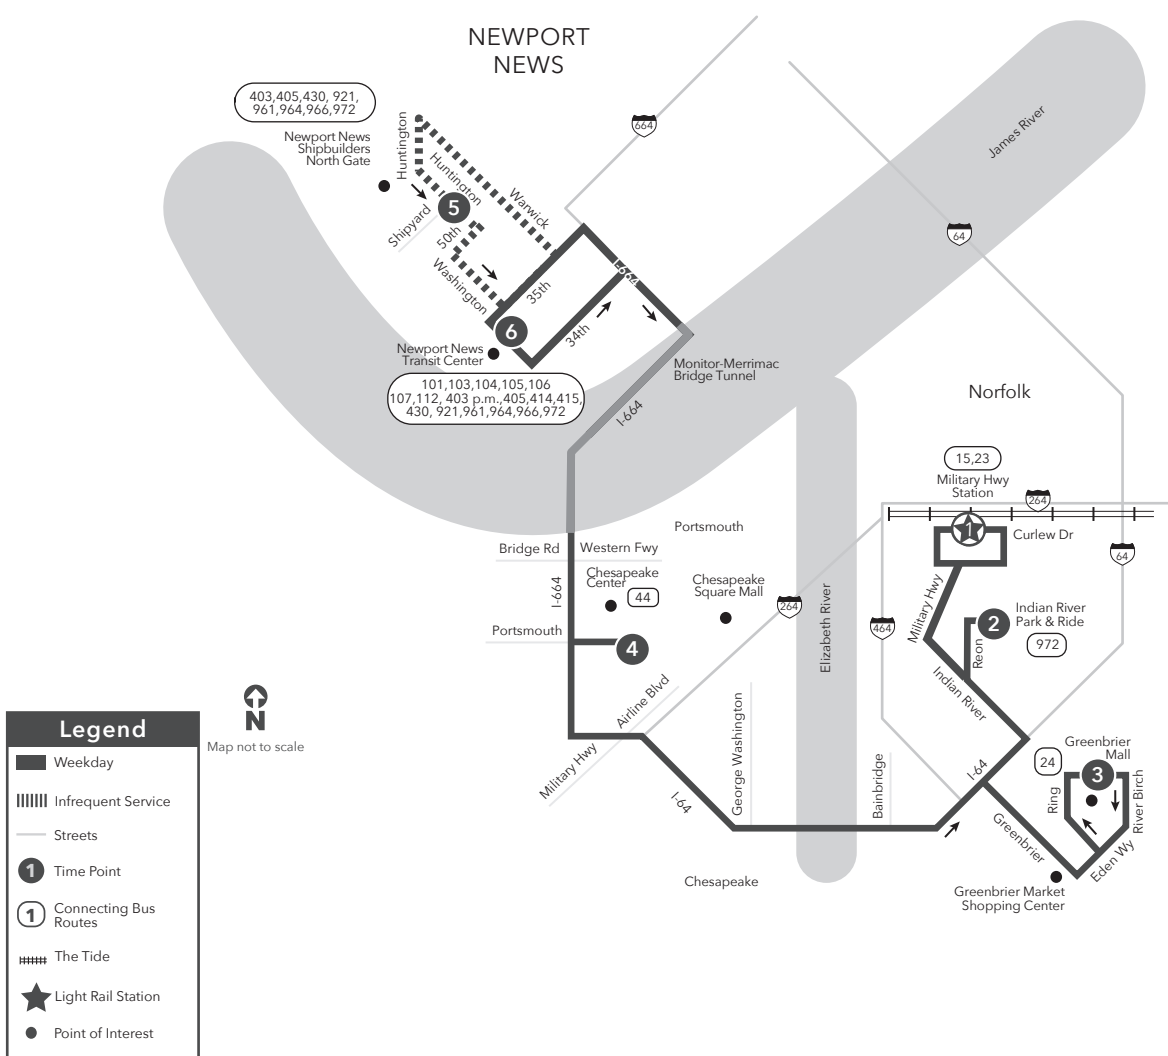

# Route 967 Military Hwy Station to Newport News Transit Center

This route does not operate on Saturday or Sunday. PM times are shaded & in bold.

## WEEKDAY: From Military Hwy Station to Newport News Transit Center

1 Military Hwy Station	2 Indian River Park & Ride	3 Greenbrier Mall Park & Ride	4 Chesapeake Center	5 N. N. Shipbuilders North Gate	6 Newport News Transit Center
4:25	4:35	4:47	5:09	5:27	5:37
4:25	4:35	4:47	5:09	5:27	5:37
4:30	4:40	4:52	5:14	5:32	5:42
5:10	5:20	5:31	5:54	—	6:11
5:43	5:53	6:04	6:27	—	6:44

# Route 967 Newport News Transit Center to Military Hwy Station

PM times are shaded & in bold.

## WEEKDAY: From Newport News Transit Center to Military Hwy Station

5 N. N. Shipbuilders North Gate	6 Newport News Transit Center	4 Chesapeake Center	3 Greenbrier Mall Park & Ride	2 Indian River Park & Ride	1 Military Hwy Station
<b>2:40</b>	<b>2:50</b>	<b>3:10</b>	<b>3:35</b>	<b>3:45</b>	<b>3:59</b>
<b>2:50</b>	<b>3:00</b>	<b>3:20</b>	<b>3:45</b>	<b>3:55</b>	<b>4:09</b>
<b>3:30</b>	<b>3:40</b>	<b>4:00</b>	<b>4:25</b>	<b>4:35</b>	<b>4:49</b>
<b>3:40</b>	—	<b>4:10</b>	—	—	—
<b>3:50</b>	<b>4:00</b>	<b>4:20</b>	<b>4:45</b>	<b>4:55</b>	<b>5:09</b>
—	<b>4:30</b>	<b>4:50</b>	<b>5:15</b>	<b>5:25</b>	<b>5:39</b>
—	<b>5:15</b>	<b>5:35</b>	<b>6:00</b>	<b>6:10</b>	<b>6:24</b>