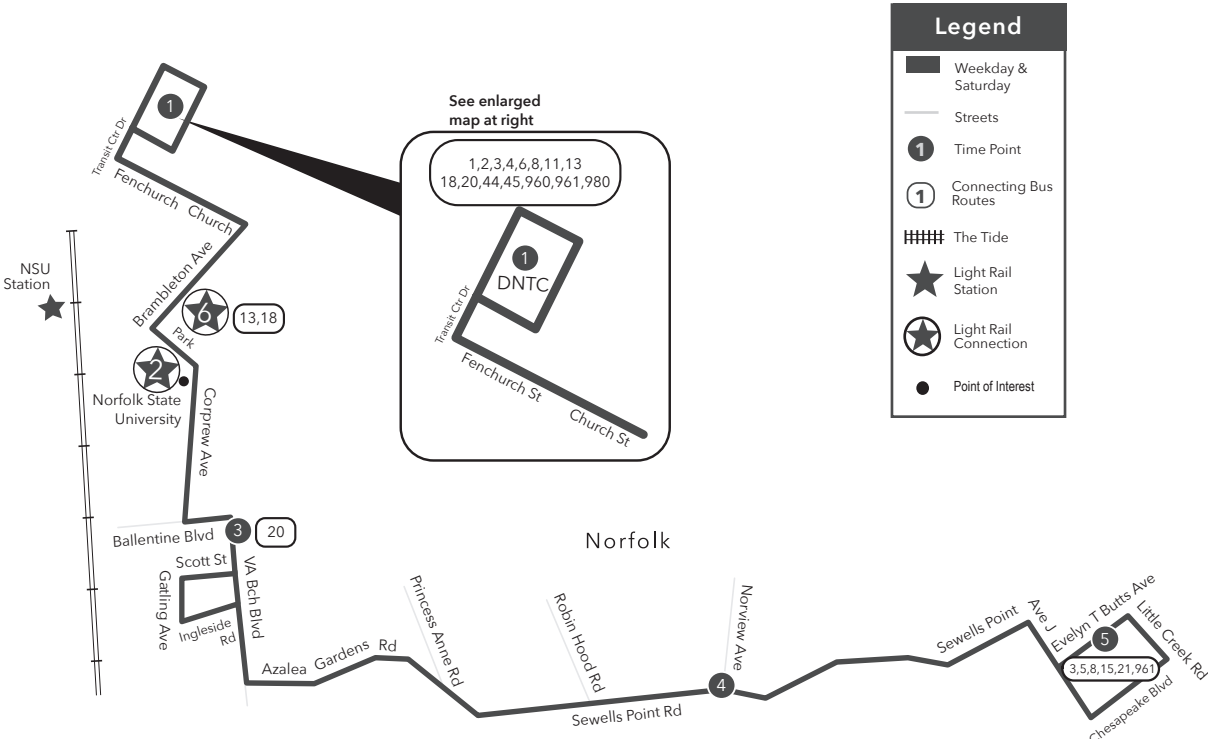

Route 9 Downtown Norfolk Transit Center / Evelyn T Butts Ave

Legend

- Weekday & Saturday
- Streets
- Time Point
- Connecting Bus Routes
- The Tide
- Light Rail Station
- Light Rail Connection
- Point of Interest

PM times are shaded & in bold.

WEEKDAY:
From Downtown Norfolk Transit Center to Evelyn T Butts Ave

WEEKDAY:
From Evelyn T Butts Ave to Downtown Norfolk Transit Center

1	2	3	4	5	5	4	3	6	1
Downtown Norfolk Transit Center	NSU Station	Scott St VA Beach Blvd	Sewells Point Rd Norview Ave	Little Creek Rd Evelyn T Butts Ave	Little Creek Rd Evelyn T Butts Ave	Sewells Point Rd Chesapeake Blvd	Scott St VA Beach Blvd	NSU Station	Downtown Norfolk Transit Center
-	-	-	-	-	-	-	5:49	6:01	6:08
5:25	5:30	5:37	5:51	5:59	6:18	6:32	6:45	6:58	7:05
6:25	6:31	6:40	6:55	7:07	7:18	7:31	7:44	7:57	8:04
7:25	7:31	7:40	7:55	8:07	8:18	8:31	8:44	8:57	9:04
8:25	8:31	8:40	8:55	9:06	9:18	9:29	9:40	9:53	10:00
9:25	9:31	9:38	9:53	10:04	10:18	10:30	10:41	10:54	11:01
10:25	10:31	10:38	10:53	11:04	11:18	11:30	11:41	11:54	12:01
11:25	11:31	11:38	11:53	12:04	12:18	12:30	12:41	12:54	1:01
1:25	1:32	1:40	1:55	2:06	1:18	1:30	1:41	1:54	2:01
2:25	2:32	2:41	2:57	3:08	2:18	2:30	2:42	2:55	3:03
3:25	3:32	3:41	4:00	4:11	3:18	3:30	3:42	3:55	4:03
4:25	4:32	4:40	4:58	5:09	4:18	4:30	4:42	4:55	5:03
5:25	5:32	5:40	5:58	6:09	5:18	5:30	5:41	5:54	6:02
6:25	6:31	6:38	6:51	7:02	6:18	6:30	6:41	6:54	7:02
7:25	7:31	7:38	7:51	8:02	7:18	7:29	7:39	7:51	7:59
8:25	8:31	8:38	8:51	9:02	8:18	8:30	8:40	8:52	9:00
9:25	9:31	9:38	9:51	10:02	9:18	9:30	9:40	9:52	10:00
10:25	10:31	10:38	10:51	11:02	10:18	10:30	10:40	10:52	11:00
11:25	11:31	11:38	11:51	12:02	11:18	11:30	11:40	11:52	12:00

SATURDAY:
From Downtown Norfolk Transit Center to Evelyn T Butts Ave

SATURDAY:
From Evelyn T Butts Ave to Downtown Norfolk Transit Center

1	2	3	4	5	5	4	3	6	1
Downtown Norfolk Transit Center	NSU Station	Scott St VA Beach Blvd	Sewells Point Rd Norview Ave	Little Creek Rd Evelyn T Butts Ave	Little Creek Rd Evelyn T Butts Ave	Sewells Point Rd Chesapeake Blvd	Scott St VA Beach Blvd	NSU Station	Downtown Norfolk Transit Center
-	-	-	-	-	-	-	5:49	6:01	6:07
5:25	5:31	5:41	5:53	6:04	6:18	6:31	6:46	6:57	7:03
6:25	6:30	6:40	6:52	7:03	7:18	7:31	7:46	7:57	8:03
7:25	7:30	7:40	7:52	8:03	8:18	8:31	8:46	8:57	9:03
8:25	8:30	8:40	8:52	9:03	9:18	9:31	9:46	9:57	10:03
9:25	9:30	9:40	9:53	10:04	10:18	10:31	10:46	10:57	11:03
10:25	10:30	10:40	10:53	11:04	11:18	11:31	11:46	11:57	12:03
11:25	11:30	11:40	11:53	12:04	12:18	12:31	12:46	12:57	1:03
1:25	1:30	1:40	1:53	2:04	1:18	1:31	1:46	1:57	2:03
2:25	2:30	2:40	2:53	3:04	2:18	2:31	2:46	2:57	3:03
3:25	3:30	3:40	3:53	4:04	3:18	3:31	3:46	3:57	4:03
4:25	4:30	4:40	4:53	5:04	4:18	4:31	4:46	4:57	5:03
5:25	5:30	5:40	5:53	6:04	5:18	5:31	5:46	5:57	6:03
6:25	6:30	6:40	6:52	7:03	6:18	6:30	6:42	6:53	6:58
7:25	7:30	7:40	7:52	8:03	7:18	7:30	7:42	7:53	7:58
8:25	8:30	8:40	8:52	9:03	8:18	8:30	8:42	8:53	8:58
9:25	9:30	9:40	9:52	10:03	9:18	9:30	9:42	9:53	9:58
10:25	10:30	10:40	10:52	11:03	10:18	10:30	10:42	10:53	10:58
11:25	11:30	11:40	11:52	12:03	11:18	11:30	11:42	11:53	11:58

Route 9
Downtown Norfolk
Transit Center /
Evelyn T Butts Avenue
Effective: 5.12.24