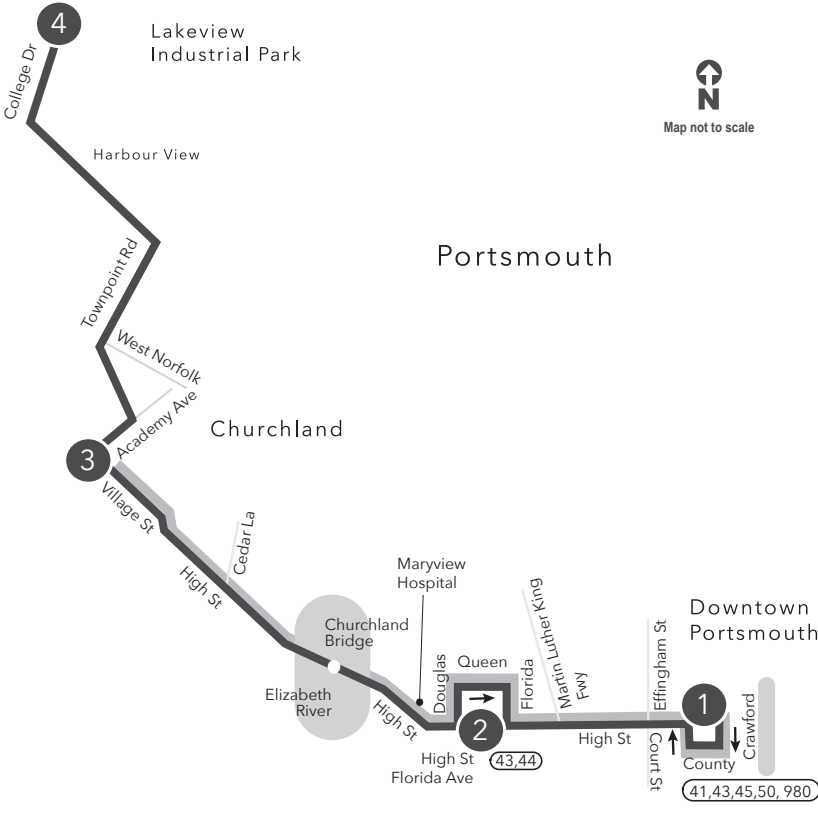

Route 47 Downtown Portsmouth / Churchland

Legend

- Daily
- Streets
- Time Point
- Connecting Bus Routes
- Point of Interest

PM times are shaded & in bold.

WEEKDAY: From Downtown Portsmouth to Village St & Academy Ave to Lakeview Industrial Park

WEEKDAY: From Lakeview Industrial Park to Village St & Academy Ave to Downtown Portsmouth

1	2	3	4	4	3	2	1
Downtown Portsmouth	High St Florida Ave	Village St Academy Ave	Lakeview Industrial Park	Lakeview Industrial Park	Village St Academy Ave	High St Florida Ave	Downtown Portsmouth
-	-	-	-	5:48	6:01	6:18	6:30
6:03	6:18	6:33	6:44	6:48	7:01	7:18	7:30
7:03	7:18	7:33	7:44	7:48	8:01	8:18	8:30
8:03	8:18	8:33	8:44	8:48	9:01	9:18	9:30
9:03	9:18	9:31	9:42	9:48	10:01	10:18	10:30
10:03	10:18	10:31	10:42	10:48	11:01	11:18	11:30
11:03	11:18	11:31	11:42	11:48	12:01	12:18	12:30
12:03	12:18	12:31	12:42	12:48	1:01	1:18	1:30
1:03	1:18	1:31	1:42	1:48	2:01	2:18	2:30
2:03	2:18	2:31	2:42	2:48	3:01	3:18	3:30
3:03	3:19	3:34	3:45	3:48	4:02	4:18	4:30
4:03	4:19	4:34	4:45	4:48	5:02	5:18	5:30
5:03	5:19	5:34	5:45	5:48	6:02	6:18	6:30
6:03	6:18	6:31	6:42	6:48	7:01	7:18	7:30
7:03	7:18	7:31	7:42	7:48	8:01	8:18	8:30
8:03	8:18	8:31	8:42	8:48	9:01	9:18	9:30
9:03	9:18	9:31	9:42	9:48	10:01	10:18	10:30