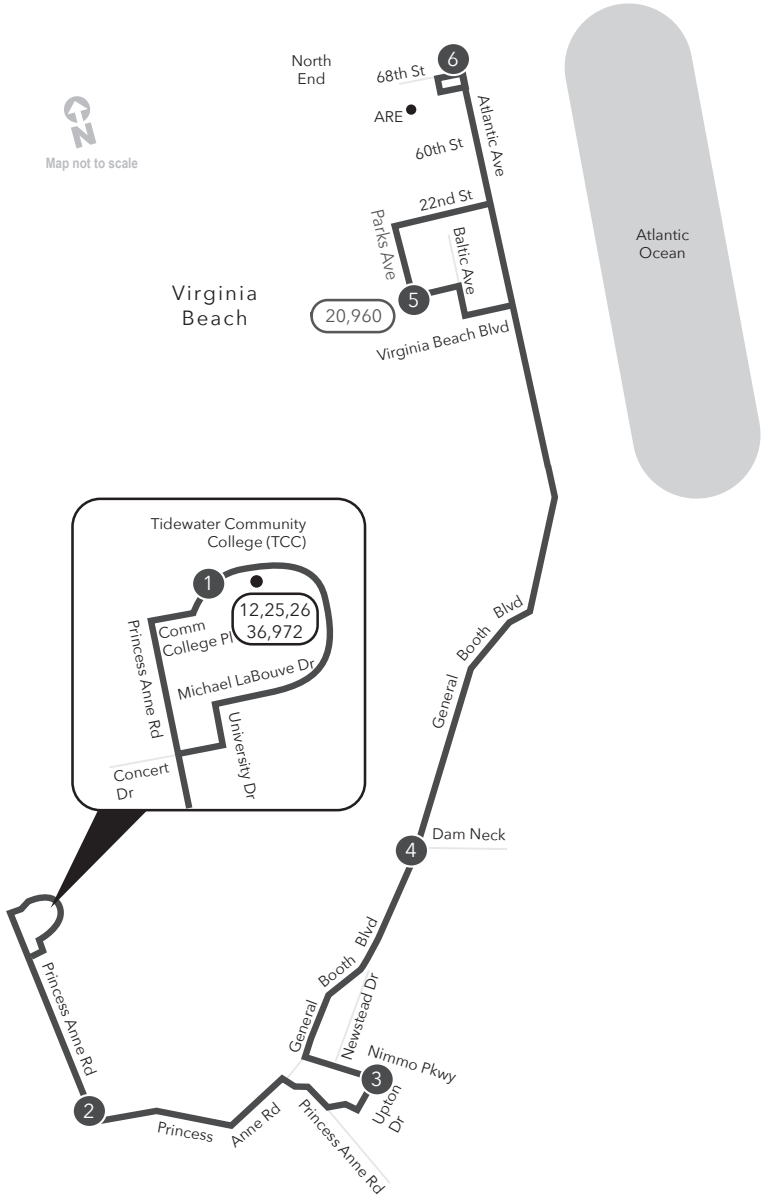

# Route 33 Tidewater Community College / 68th St & Atlantic Ave

**Legend**

- Weekday & Saturday
- Streets
- Time Point
- Connecting Bus Routes
- Point of Interest

PM times are shaded & in bold.

**WEEKDAY:** From Tidewater Community College to 68th St & Atlantic Ave

# Route 33

Tidewater Community College/  
68th St & Atlantic Ave

Effective: 5.12.24