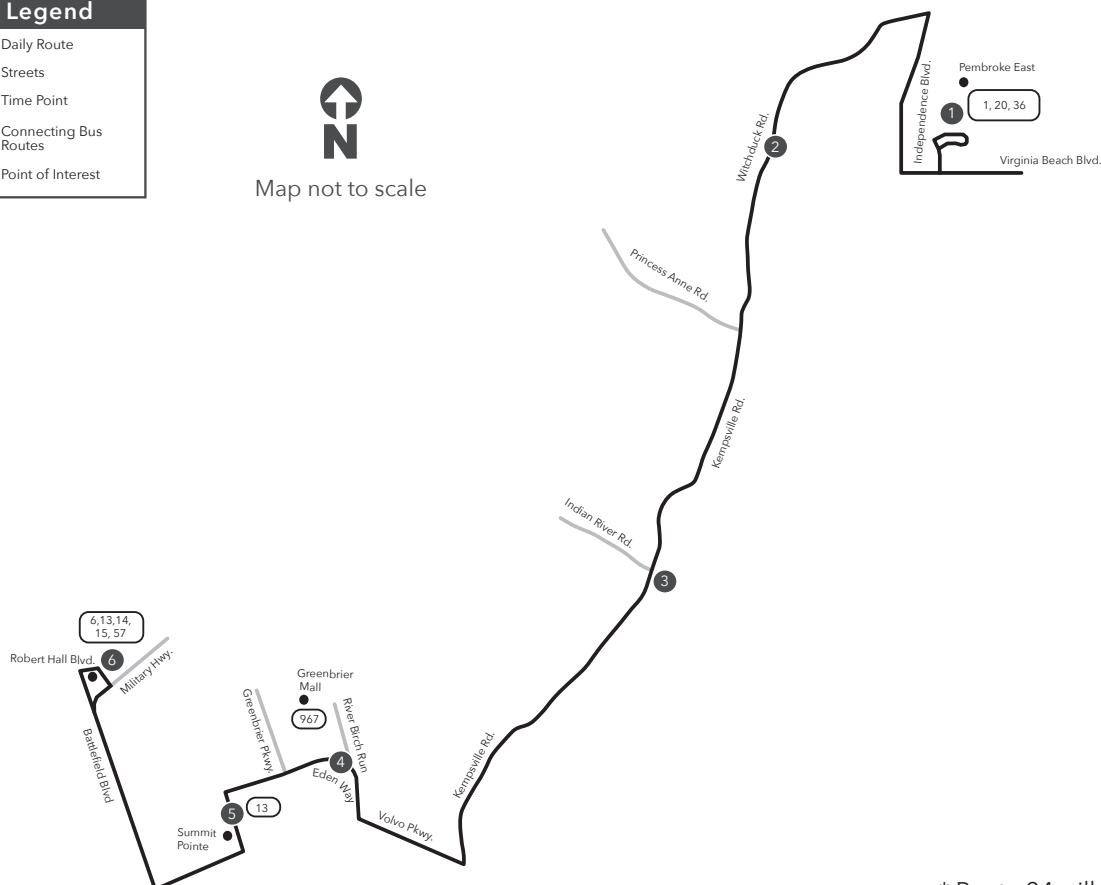

Route 24 Pembroke East / Summit Pointe / Robert Hall Blvd

Legend

- Daily Route
- Streets
- Time Point
- Connecting Bus Routes
- Point of Interest

Map not to scale

* Route 24 will not provide direct service to Greenbrier Mall
PM times are shaded & in bold.

WEEKDAY:
 From Pembroke East to Summit Pointe to Robert Hall Blvd

WEEKDAY:
 From Rober Hall Blvd to Summit Pointe to Pembroke East

1	2	3	4	5	6	6	5	4	3	2	1
Pembroke East	Witchduck Rd Virginia Beach Blvd	Kempsville Rd Indian River Rd	Eden Way River Birch Run *(Greenbrier Mall)	Summit Pointe	Robert Hall Blvd	Robert Hall Blvd	Summit Pointe	Eden Way River Birch Run *(Greenbrier Mall)	Kempsville Rd Indian River Rd	Witchduck Rd Virginia Beach Blvd	Pembroke East
5:55	6:08	6:18	6:28	6:33	6:44	7:00	7:10	7:17	7:30	7:39	7:52
6:55	7:09	7:19	7:29	7:34	7:45	8:00	8:10	8:17	8:30	8:39	8:52
7:55	8:09	8:19	8:29	8:34	8:45	9:00	9:10	9:17	9:30	9:39	9:52
8:55	9:08	9:18	9:28	9:33	9:44	10:00	10:10	10:17	10:30	10:39	10:52
9:55	10:08	10:18	10:28	10:33	10:44	11:00	11:10	11:17	11:30	11:39	11:52
10:55	11:08	11:18	11:28	11:33	11:44	12:00	12:10	12:17	12:30	12:39	12:52
11:55	12:08	12:18	12:28	12:33	12:44	1:00	1:10	1:17	1:30	1:39	1:52
12:55	1:08	1:18	1:28	1:33	1:44	2:00	2:10	2:17	2:30	2:39	2:52
1:55	2:08	2:18	2:28	2:33	2:44	3:00	3:10	3:17	3:30	3:39	3:52
2:55	3:09	3:21	3:31	3:36	3:47	4:00	4:10	4:17	4:30	4:39	4:52
3:55	4:10	4:22	4:32	4:37	4:48	5:00	5:10	5:17	5:30	5:39	5:52
4:55	5:10	5:22	5:32	5:37	5:48	6:00	6:10	6:17	6:30	6:38	6:51
5:55	6:07	6:16	6:26	6:31	6:41	7:00	7:10	7:17	7:30	7:38	7:51
6:55	7:06	7:15	7:25	7:30	7:40	8:00	8:10	8:17	8:30	8:38	8:51
7:55	8:06	8:15	8:25	8:30	—	—	8:38	8:45	8:58	9:06	9:19
8:55	9:06	9:15	9:25	9:30	—	—	9:38	9:45	9:58	10:06	10:19