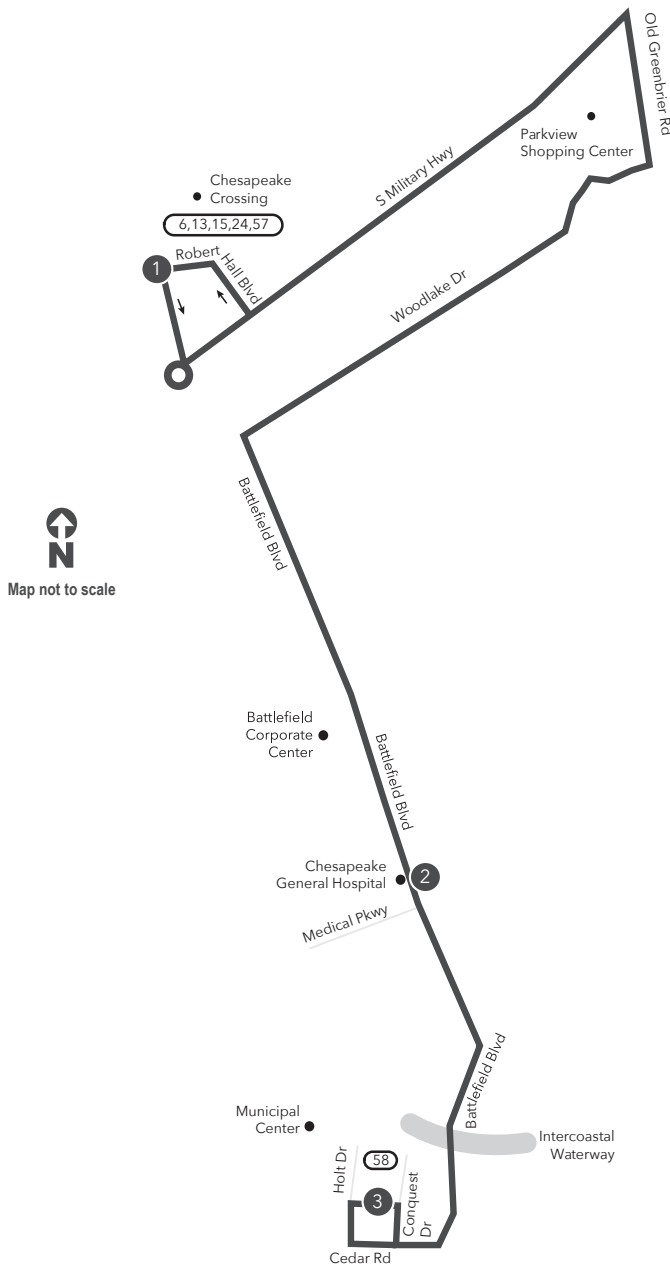

Route 14 Robert Hall Blvd / Chesapeake Municipal Center

Legend

- Daily
- Streets
- Time Point
- Connecting Bus Routes
- Point of Interest

Chesapeake

PM times are shaded & in bold.

WEEKDAY: From Robert Hall Blvd to Chesapeake Municipal Center

WEEKDAY: From Chesapeake Municipal Center to Robert Hall Blvd

1	2	3	3	2	1
Robert Hall Blvd.	Chesapeake General Hospital	Chesapeake Municipal Center	Chesapeake Municipal Center	Chesapeake General Hospital	Robert Hall Blvd.
5:30	5:50	6:00	6:20	6:30	6:50
6:00	6:20	6:30	7:20	7:30	7:50
7:00	7:20	7:30	8:20	8:30	8:50
8:00	8:20	8:30	9:20	9:30	9:50
9:00	9:20	9:30	10:20	10:30	10:50
10:00	10:20	10:30	11:20	11:30	11:50
11:00	11:20	11:30	12:20	12:30	12:50
12:00	12:20	12:30	1:20	1:30	1:50
1:00	1:20	1:30	2:20	2:30	2:50
2:00	2:20	2:30	3:20	3:30	3:50
3:00	3:20	3:30	4:20	4:30	4:50
4:00	4:20	4:30	5:20	5:30	5:50
5:00	5:20	5:30	6:20	6:30	6:50
6:00	6:20	6:30	7:20	7:30	7:50
7:00	7:20	7:30	8:20	8:30	8:50
8:00	8:20	8:30	9:30	9:40	10:00
9:00	9:20	9:30			

SATURDAY: From Robert Hall Blvd to Chesapeake Municipal Center

SATURDAY: From Chesapeake Municipal Center to Robert Hall Blvd

1	2	3	3	2	1
Robert Hall Blvd	Chesapeake General Hospital	Chesapeake Municipal Center	Chesapeake Municipal Center	Chesapeake General Hospital	Robert Hall Blvd
5:30	5:50	5:57	6:20	6:30	6:50
6:00	6:20	6:27	7:20	7:30	7:50
7:00	7:20	7:27	8:20	8:30	8:50
8:00	8:20	8:27	9:20	9:30	9:50
9:00	9:20	9:27	10:20	10:30	10:50
10:00	10:20	10:27	11:20	11:30	11:50
11:00	11:20	11:27	12:20	12:30	12:50
12:00	12:20	12:27	1:20	1:30	1:50
1:00	1:20	1:27	2:20	2:30	2:50
2:00	2:20	2:27	3:20	3:30	3:50
3:00	3:20	3:27	4:20	4:30	4:50
4:00	4:20	4:27	5:20	5:30	5:50
5:00	5:20	5:27	6:20	6:30	6:50
6:00	6:20	6:27	7:20	7:30	7:50
7:00	7:20	7:27	8:20	8:30	8:50
8:00	8:20	8:27	9:30	9:40	10:00
9:00	9:20	9:27			