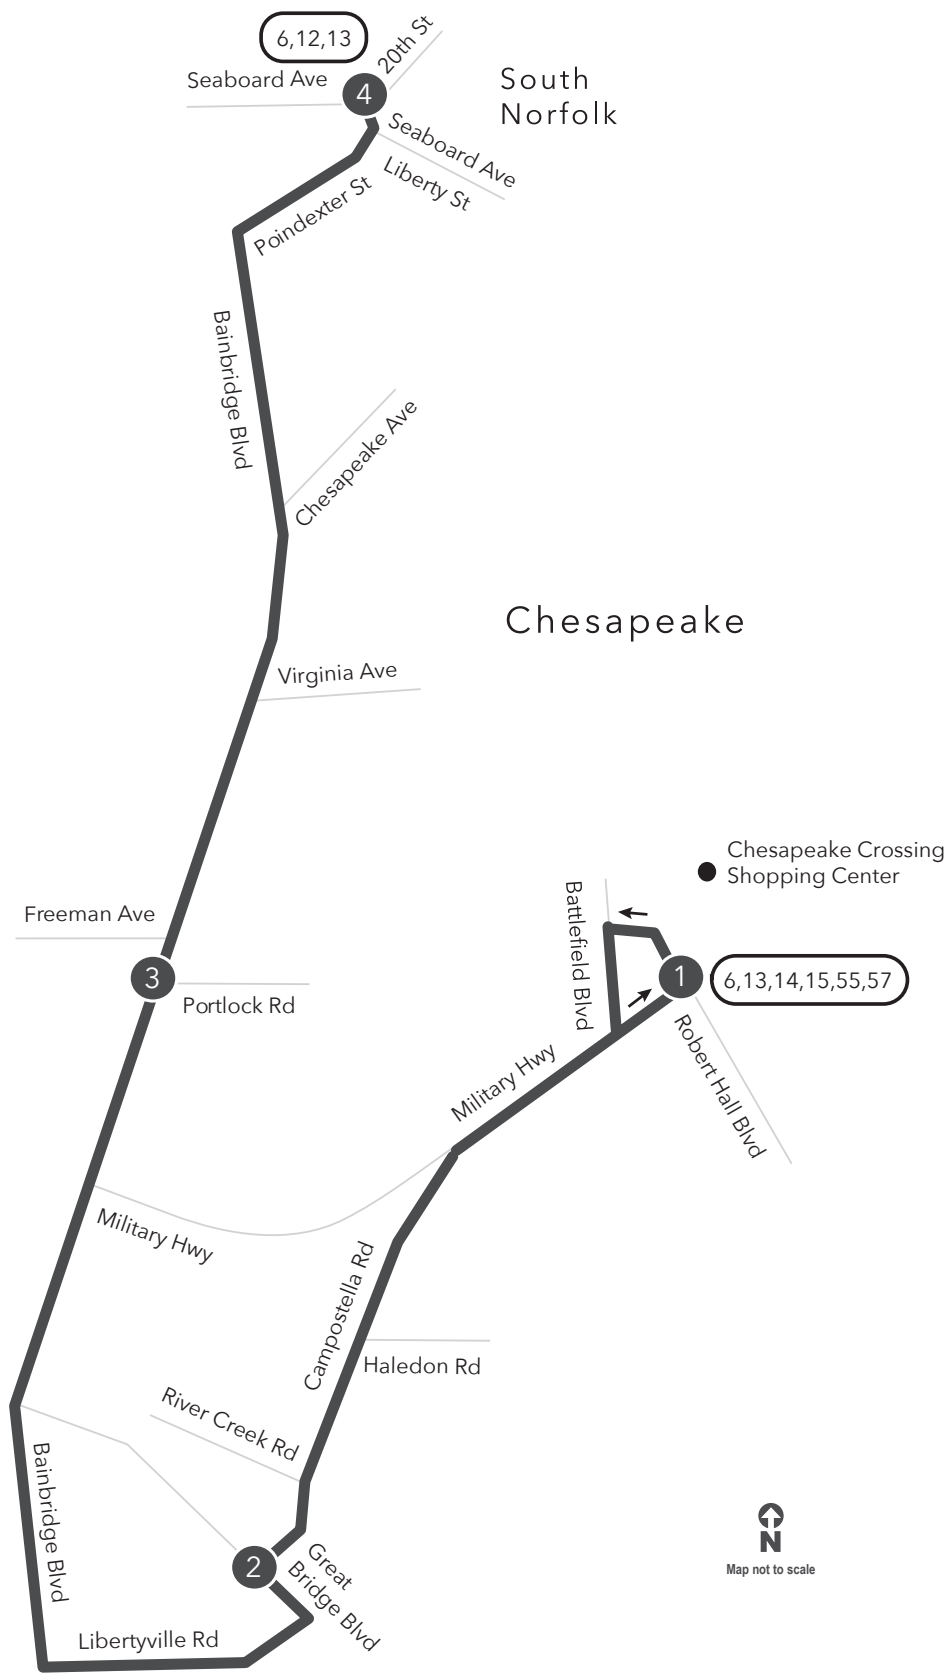

ROUTE 058 South Norfolk / Bainbridge Boulevard

Effective: January 15, 2017

Legend

- Weekday & Saturday
- Streets
- 1 Time Point
- 1 Connecting Bus Routes
- Point of Interest

PM times are shaded & in bold.

WEEKDAYS & SATURDAYS:
From Robert Hall Boulevard to Seaboard Avenue & Liberty Street

WEEKDAYS & SATURDAYS:
From Seaboard Avenue & Liberty Street to Robert Hall Boulevard

1	2	3	4	4	3	2	1
Robert Hall Blvd	Great Bridge Blvd Campostella Rd	Bainbridge Blvd Portlock Rd	Seaboard Ave Liberty St	Seaboard Ave Liberty St	Bainbridge Blvd Portlock Rd	Great Bridge Blvd Campostella Rd	Robert Hall Blvd
6:18	6:27	6:36	6:45	5:48	5:57	6:06	6:15
7:18	7:27	7:36	7:45	6:48	6:57	7:06	7:15
8:18	8:27	8:36	8:45	7:48	7:57	8:06	8:15
9:18	9:27	9:36	9:45	8:48	8:57	9:06	9:15
10:18	10:27	10:36	10:45	9:48	9:57	10:06	10:15
11:18	11:27	11:36	11:45	10:48	10:57	11:06	11:15
12:18	12:27	12:36	12:45	11:48	11:57	12:06	12:15
1:18	1:27	1:36	1:45	12:48	12:57	1:06	1:15
2:18	2:27	2:36	2:45	1:48	1:57	2:06	2:15
3:18	3:27	3:36	3:45	2:48	2:57	3:06	3:15
4:18	4:27	4:36	4:45	3:48	3:57	4:06	4:15
5:18	5:27	5:36	5:45	4:48	4:57	5:06	5:15
6:18	6:27	6:36	6:45	5:48	5:57	6:06	6:15
				6:48	6:57	7:06	7:15