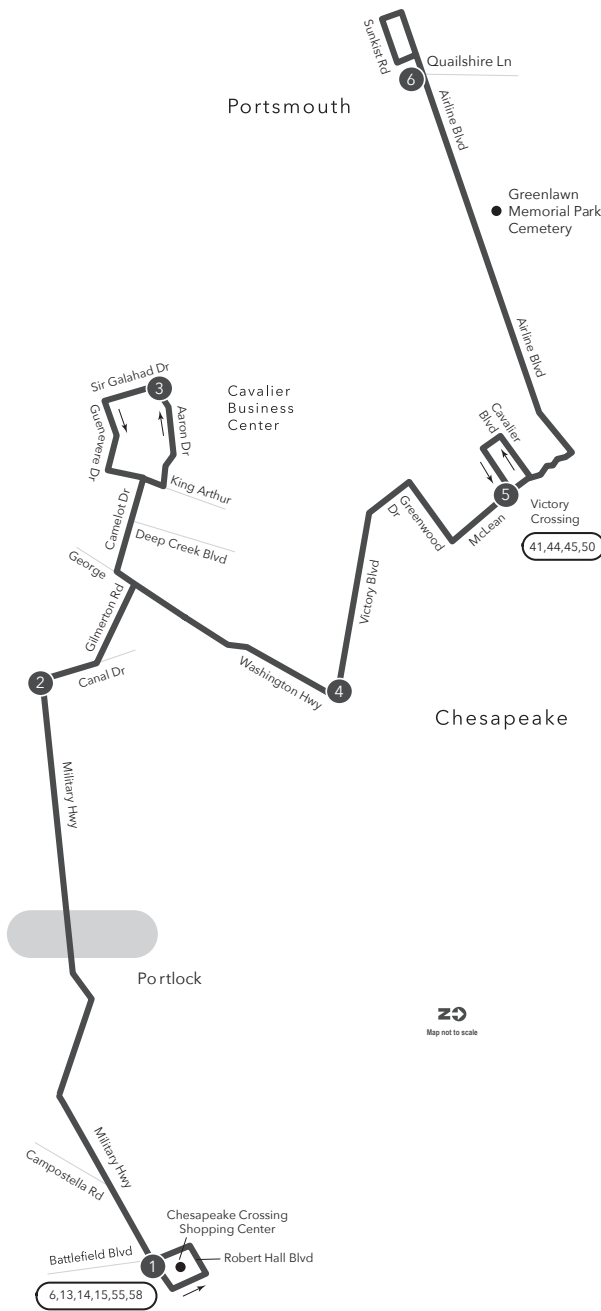

ROUTE 057 Robert Hall Blvd / Airline Blvd

Effective: January 15, 2017

Legend

- Daily Route
- Streets
- 1 Time Point
- 1 Connecting Bus Routes
- Point of Interest

PM times are shaded & in bold.

WEEKDAY:
From Robert Hall Blvd to Airline Blvd & Quailshire Ln

1	2	3	4	5	6
Robert Hall Blvd	Military Hwy Canal Dr	Sir Galahad Dr Aaron Dr	George Washington Victory Blvd	Victory Crossing	Airline Blvd Quailshire Ln
6:23	6:34	6:43	6:53	7:03	7:17
7:23	7:34	7:43	7:53	8:03	8:17
8:24	8:35	8:44	8:54	9:03	9:19
9:24	9:35	9:44	9:54	10:03	10:19
10:24	10:35	10:44	10:54	11:03	11:19
11:24	11:35	11:44	11:54	12:03	12:19
12:24	12:35	12:44	12:54	1:03	1:19
1:24	1:35	1:44	1:54	2:03	2:19
2:24	2:35	2:44	2:54	3:03	3:20
3:24	3:35	3:44	3:54	4:03	4:20
4:24	4:35	4:44	4:54	5:03	5:20
5:24	5:35	5:44	5:54	6:03	6:20
6:24	6:35	6:44	6:54	7:03	7:20

WEEKDAY:
From Airline Blvd & Quailshire Ln to Robert Hall Blvd

6	5	4	3	2	1
Airline Blvd Quailshire Ln	Victory Crossing	George Washington Victory Blvd	Sir Galahad Dr Aaron Dr	Military Hwy Canal Dr	Robert Hall Blvd
6:19	6:33	6:41	6:49	7:00	7:12
7:19	7:33	7:41	7:49	8:00	8:12
8:19	8:33	8:41	8:49	9:00	9:12
9:19	9:32	9:41	9:51	10:01	10:13
10:19	10:32	10:41	10:51	11:01	11:13
11:19	11:32	11:41	11:51	12:01	12:13
12:19	12:32	12:41	12:51	1:01	1:13
1:19	1:32	1:41	1:51	2:01	2:13
2:19	2:32	2:41	2:51	3:01	3:13
3:17	3:32	3:42	3:50	4:02	4:14
4:17	4:32	4:42	4:50	5:02	5:14
5:17	5:32	5:42	5:50	6:02	6:14

SATURDAY:
From Airline Blvd & Quailshire Ln to Robert Hall Blvd

6	5	4	3	2	1
Airline Blvd Quailshire Ln	Victory Crossing	George Washington Victory Blvd	Sir Galahad Dr Aaron Dr	Military Hwy Canal Dr	Robert Hall Blvd
6:18	6:33	6:42	6:50	7:01	7:12
7:18	7:33	7:42	7:50	8:01	8:12
8:18	8:33	8:42	8:50	9:01	9:12
9:18	9:33	9:42	9:50	10:01	10:12
10:18	10:33	10:43	10:51	11:03	11:14
11:18	11:33	11:43	11:51	12:03	12:14
12:18	12:33	12:43	12:51	1:03	1:14
1:18	1:33	1:43	1:51	2:03	2:14
2:18	2:33	2:43	2:51	3:03	3:14
3:18	3:33	3:43	3:51	4:03	4:14
4:18	4:33	4:43	4:51	5:03	5:14
5:18	5:33	5:43	5:51	6:03	6:13