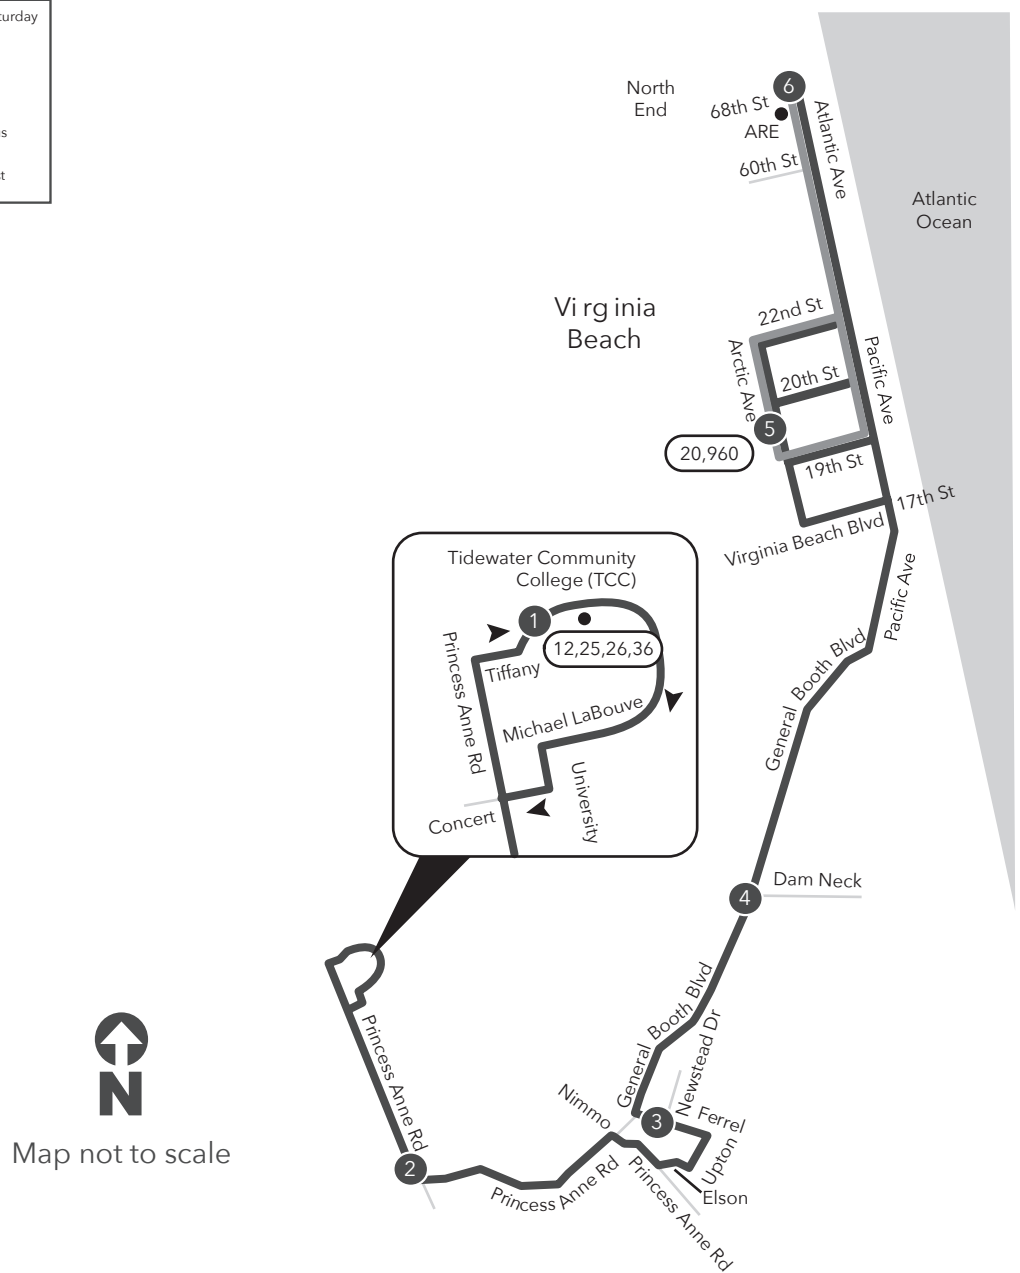

ROUTE 033 North Seashore / Municipal Center / TCC

Effective: January 15, 2017

Legend

- Weekday & Saturday
- Sunday only
- Streets
- Time Point
- Connecting Bus Routes
- Point of Interest

Map not to scale

PM times are shaded & in bold.

SUNDAY: From Arctic Ave & 19th St to Atlantic Ave & 68th St | **SUNDAY:** From Atlantic Ave & 68th Street to Arctic Ave & 19th St

5	6	6	5
Arctic Ave 19th St	Atlantic Ave 68th St	Atlantic Ave 68th St	Arctic Ave 19th St
	6:23	6:36	6:11
	7:08	7:21	6:56
	7:53	8:06	7:41
	8:35	8:48	8:26
	9:23	9:36	9:11
	10:08	10:21	9:56
	10:53	11:06	10:41
	11:38	11:51	11:26
	12:23	12:36	12:11
	1:08	1:21	12:56
	1:53	2:06	1:41
	2:38	2:51	2:26
	3:23	3:36	3:12
	4:08	4:21	3:57
	4:53	5:06	4:42
	5:38	5:51	5:27
	6:23	6:36	6:11
			6:56