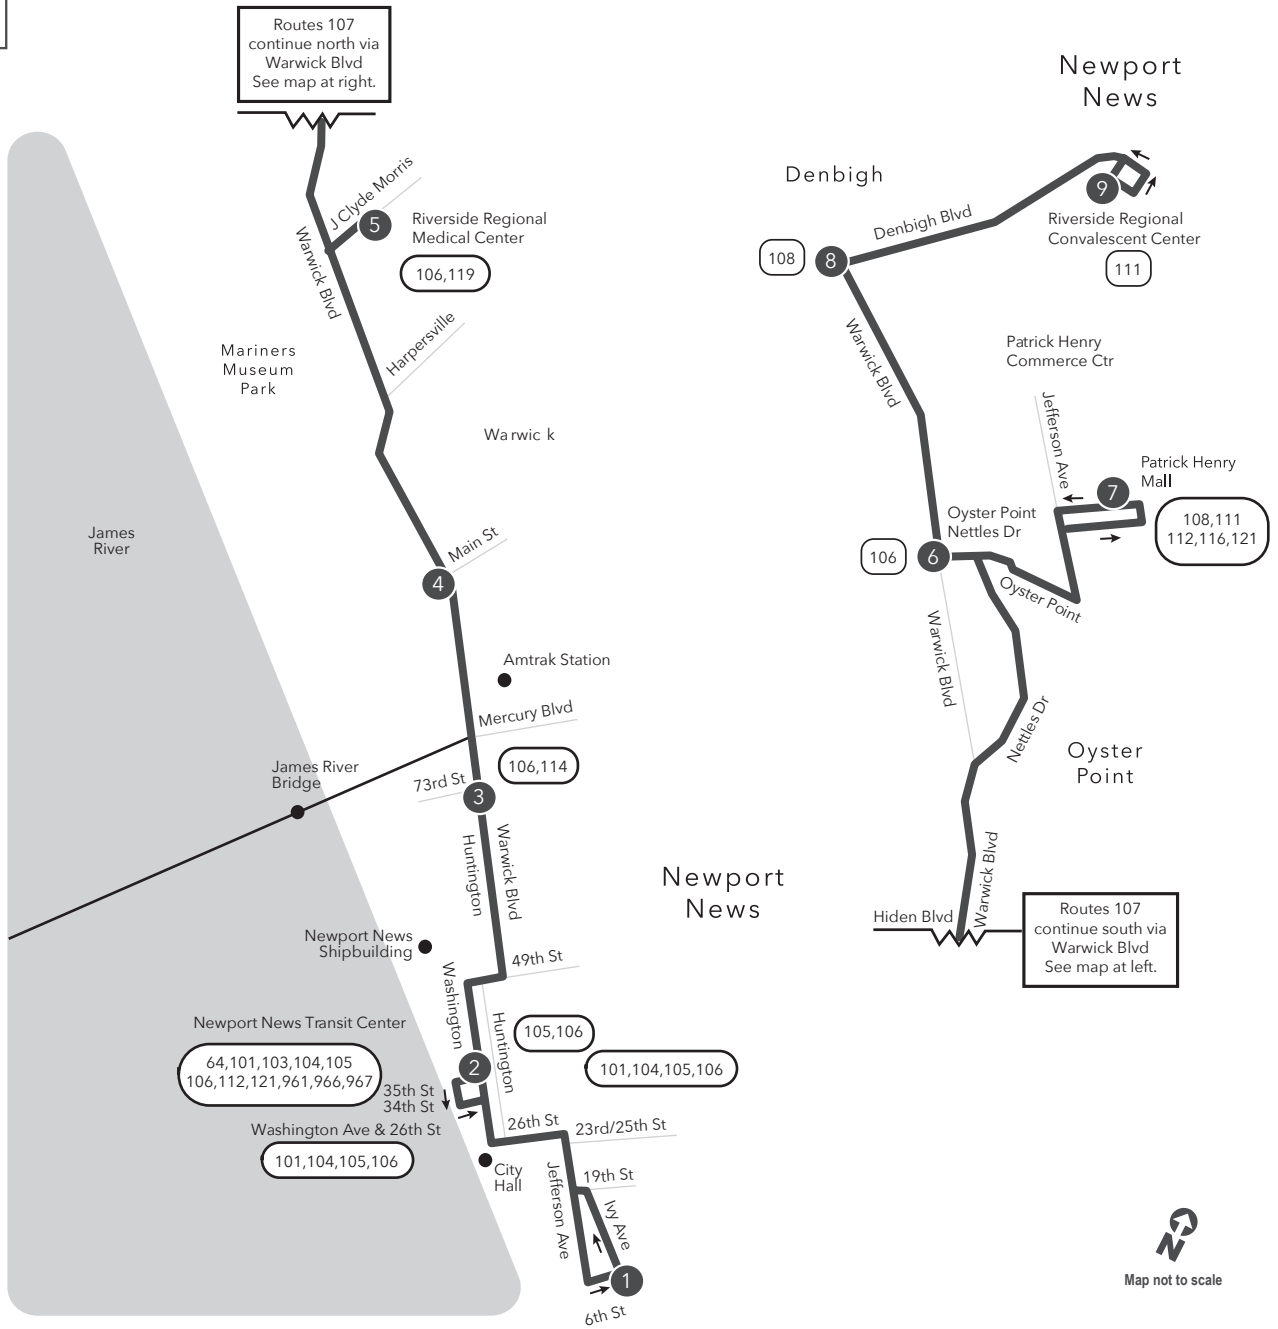

ROUTE 107 Newport News / Warwick Blvd / Denbigh

Effective: January 15, 2017

Legend

- Daily Route
- Streets
- Time Point
- Connecting Bus Routes
- Point of Interest

PM times are shaded & in bold.

WEEKDAY & SATURDAY:

From 6th & Ivy to Riverside Regional Medical Ctr to Riverside Regional Convalescent Ctr

WEEKDAY & SATURDAY:

From Riverside Regional Convalescent Ctr to Riverside Regional Medical Ctr to 6th St & Ivy

1	2	3	4	5	6	7	8	9
6th St Ivy Ave	Newport News Transit Ctr	Warwick Blvd 73rd St	Warwick Blvd Main St	Riverside Regional Medical Ctr	Oyster Point Rd Nettles Dr	Patrick Henry Mall	Warwick Blvd Denbigh Blvd	Riverside Regional Convalescent Ctr
5:59	6:16	6:25	6:30	6:38	6:50	7:05	7:19	7:28
6:59	7:16	7:25	7:30	7:38	7:50	8:05	8:19	8:28
7:59	8:16	8:25	8:30	8:38	8:50	9:05	9:19	9:28
8:59	9:16	9:25	9:30	9:38	9:50	10:05	10:19	10:28
9:59	10:16	10:25	10:30	10:38	10:50	11:05	11:19	11:28
10:59	11:16	11:25	11:30	11:38	11:50	12:05	12:19	12:28
11:59	12:16	12:25	12:30	12:38	12:50	1:05	1:19	1:28
12:59	1:16	1:25	1:30	1:38	1:50	2:05	2:19	2:28
1:59	2:16	2:25	2:30	2:38	2:50	3:05	3:19	3:28
2:59	3:16	3:25	3:30	3:38	3:50	4:05	4:19	4:28
3:59	4:16	4:25	4:30	4:38	4:50	5:05	5:19	5:28
4:59	5:16	5:25	5:30	5:38	5:50	6:05	6:19	6:28
5:59	6:16	6:25	6:30	6:38	6:50	7:07	7:19	7:26
6:59	7:16	7:24	7:29	7:36	7:48	8:05	8:17	8:24
7:59	8:16	8:24	8:29	8:36	8:48	9:05	9:17	9:24
8:59	9:16	9:24	9:29	9:36	9:48	10:05	10:17	10:24
9:59	10:16	10:24	10:29	10:36	10:48	11:05	11:17	11:24
10:59	11:16	11:24	11:29	11:36	11:48	12:05	12:17	12:24