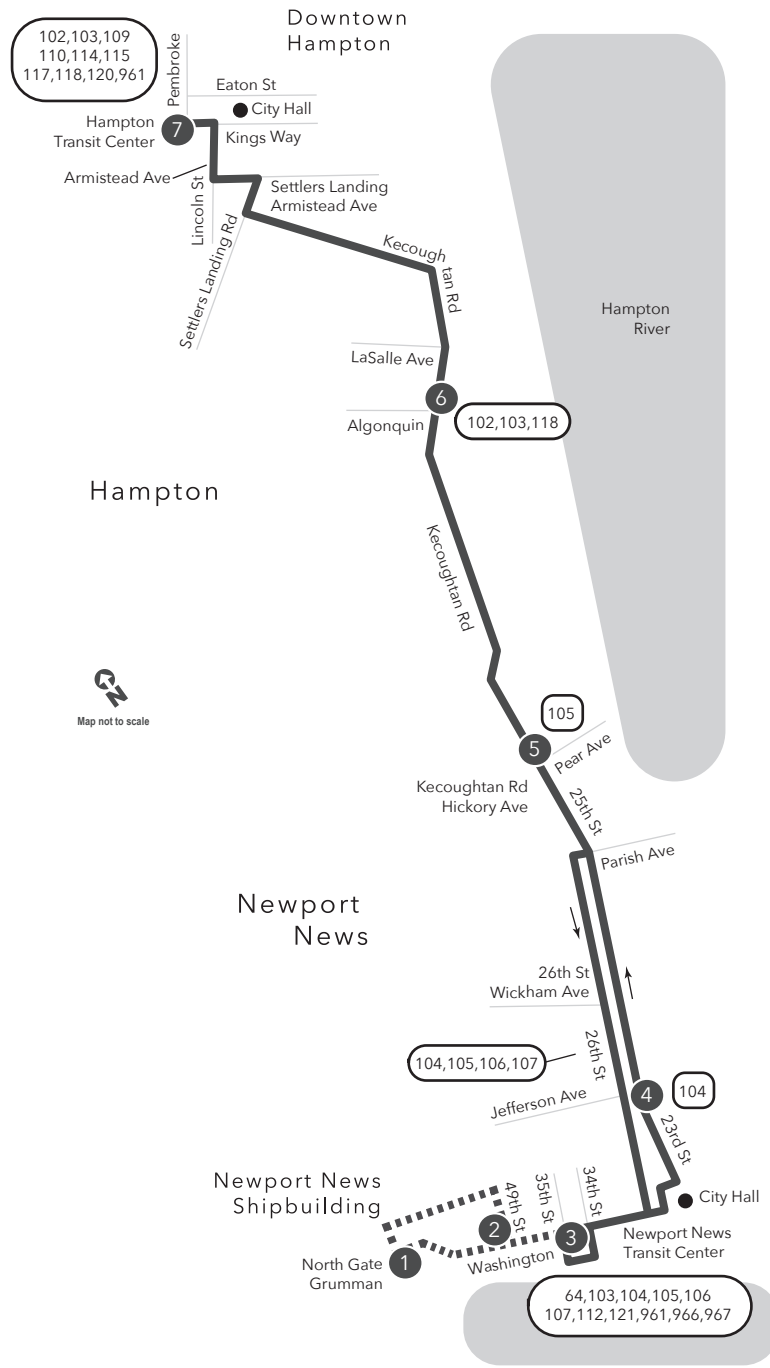

ROUTE 101 Downtown Newport News / Downtown Hampton

Revised: January 15, 2017

Legend

- Daily Route
- Shipyards Trips
- Streets
- Time Point
- Connecting Bus Routes
- Point of Interest

w = Weekday only
 *49th St & Washington Ave
 PM times are shaded & in bold.

SUNDAY: From Newport News Transit Ctr to Hampton Transit Ctr

3	4	5	6	7	7	6	5	4	3
Newport News Transit Center	25th Street Jefferson Ave	Pear Ave Kecoughtan	Algonquin Kecoughtan	Hampton Transit Center	Hampton Transit Center	Algonquin Kecoughtan	Pear Ave Kecoughtan	25th Street Jefferson Ave	Newport News Transit Center
5:45	5:51	5:58	6:02	6:12	5:45	5:54	5:59	6:06	6:10
6:45	6:51	6:58	7:02	7:12	6:45	6:54	6:59	7:06	7:10
7:45	7:51	7:58	8:02	8:11	7:45	7:54	7:59	8:07	8:11
8:45	8:51	9:01	9:05	9:14	8:45	8:55	8:59	9:07	9:11
9:45	9:51	10:01	10:05	10:14	9:45	9:55	9:59	10:07	10:11
10:45	10:51	11:01	11:05	11:14	10:45	10:55	10:59	11:07	11:11
11:45	11:51	12:01	12:06	12:14	11:45	11:55	11:59	12:06	12:10
12:45	12:53	1:01	1:06	1:14	12:45	12:55	1:00	1:07	1:11
1:45	1:53	2:01	2:06	2:14	1:45	1:55	2:00	2:07	2:11
2:45	2:53	3:01	3:06	3:15	2:45	2:55	3:00	3:07	3:11
3:45	3:51	3:58	4:03	4:12	3:45	3:55	4:00	4:07	4:11
4:45	4:51	4:58	5:03	5:12	4:45	4:55	5:00	5:07	5:11
5:45	5:51	5:58	6:03	6:11	5:45	5:55	6:00	6:07	6:11
6:45	6:50	6:55	7:00	7:08	6:45	6:54	6:59	7:06	7:10
7:45	7:50	7:55	8:00	8:08					