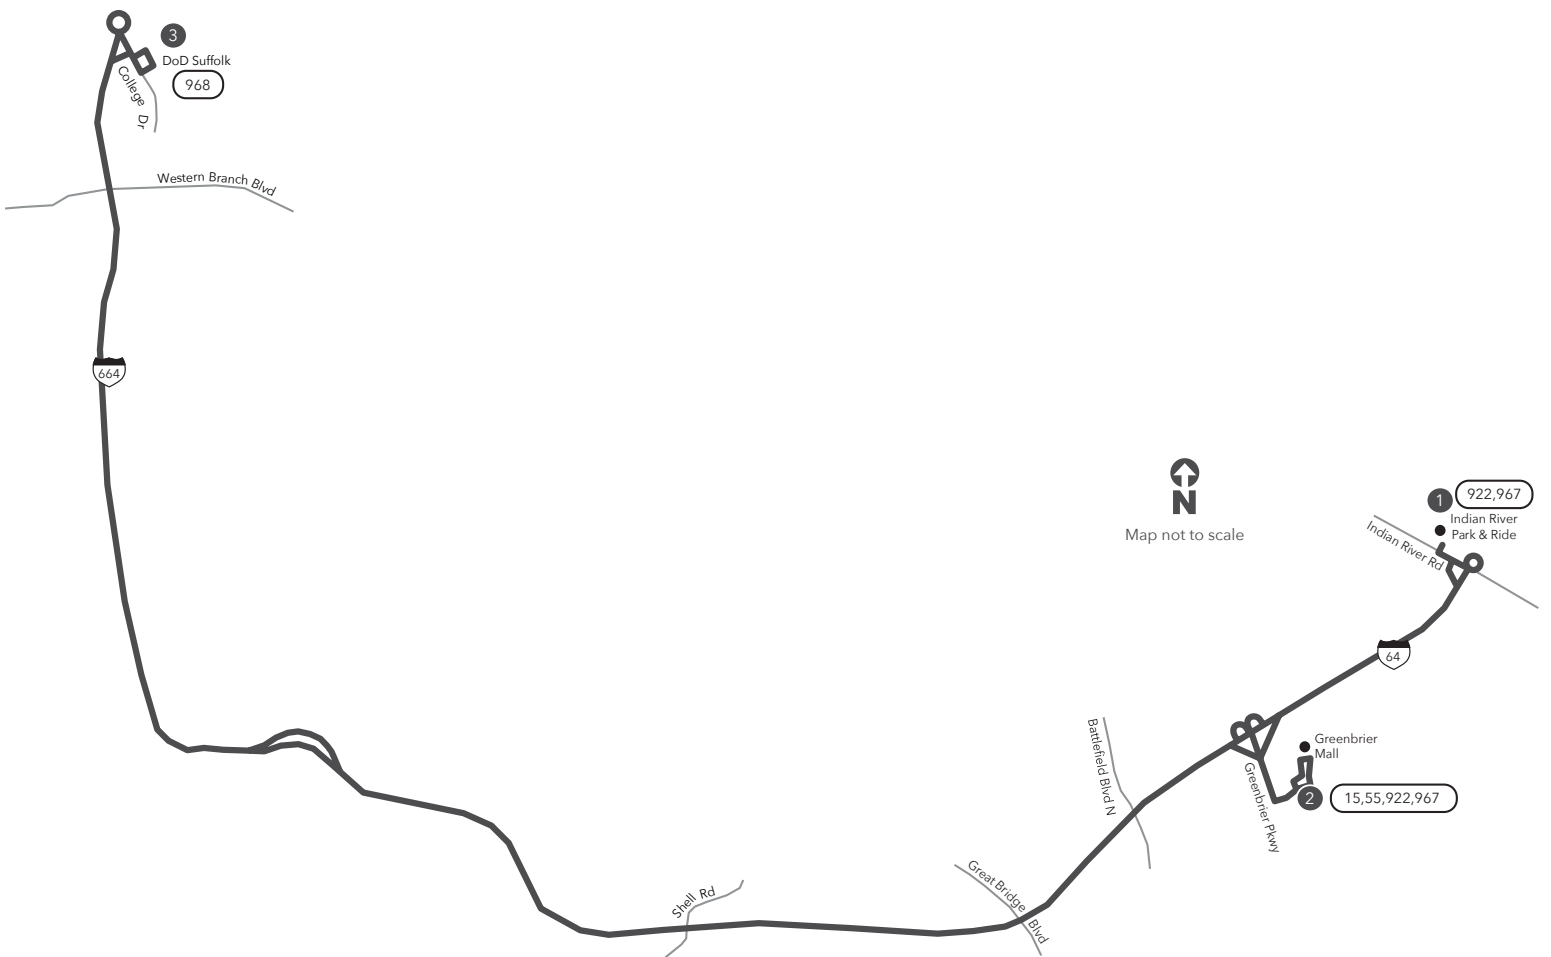

# ROUTE 969 Indian River Park & Ride / DoD Suffolk

Effective: August 28, 2016

**Legend**

- Weekday
- Streets
- 1 Time Point
- 1 Connecting Bus Routes
- Point of Interest

**PM times are shaded & in bold.**  
This route does not operate on Saturday or Sunday.

**WEEKDAY:**  
From Indian River Park & Ride to DoD Suffolk

<b>1</b>	<b>2</b>	<b>3</b>
Indian River Park & Ride	Greenbrier Mall	Department of Defense (Lakeview Pwky)
6:11 6:30	6:22 6:41	6:50 7:09

**WEEKDAY:**  
From DoD Suffolk to Indian River Park & Ride

<b>3</b>	<b>2</b>	<b>1</b>
Department of Defense (Lakeview Pwky)	Greenbrier Mall	Indian River Park & Ride
3:40 4:10	4:14 4:44	4:24 4:54