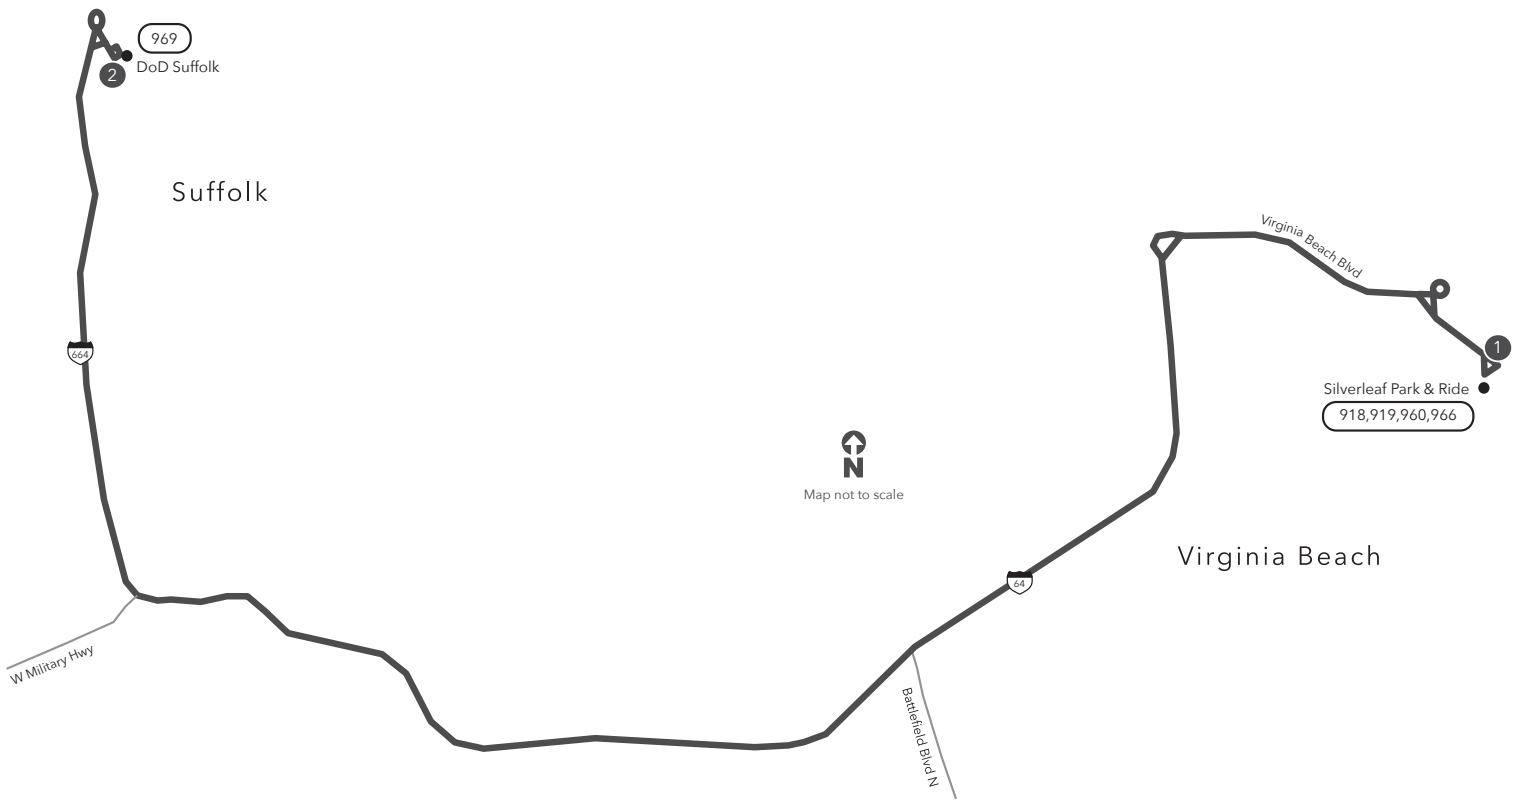

# ROUTE 968 Silverleaf Park & Ride / DoD Suffolk

Effective: August 28, 2016

**Legend**

- Weekday
- Streets
- 1 Time Point
- 1 Connecting Bus Routes
- Point of Interest

**PM times are shaded & in bold.**  
This route does not operate on Saturday or Sunday.

**WEEKDAY:**  
From Silverleaf Park & Ride to DoD (Lake View Pkwy) Suffolk

1	2
Silverleaf Park & Ride	Department of Defense (Lake View Pkwy)
6:00	6:38
6:30	7:08

**WEEKDAY:**  
From DoD (Lake View Pkwy) Suffolk to Silverleaf Park & Ride

2	1
Department of Defense (Lake View Pkwy)	Silverleaf Park & Ride
3:40	4:28
4:10	4:58