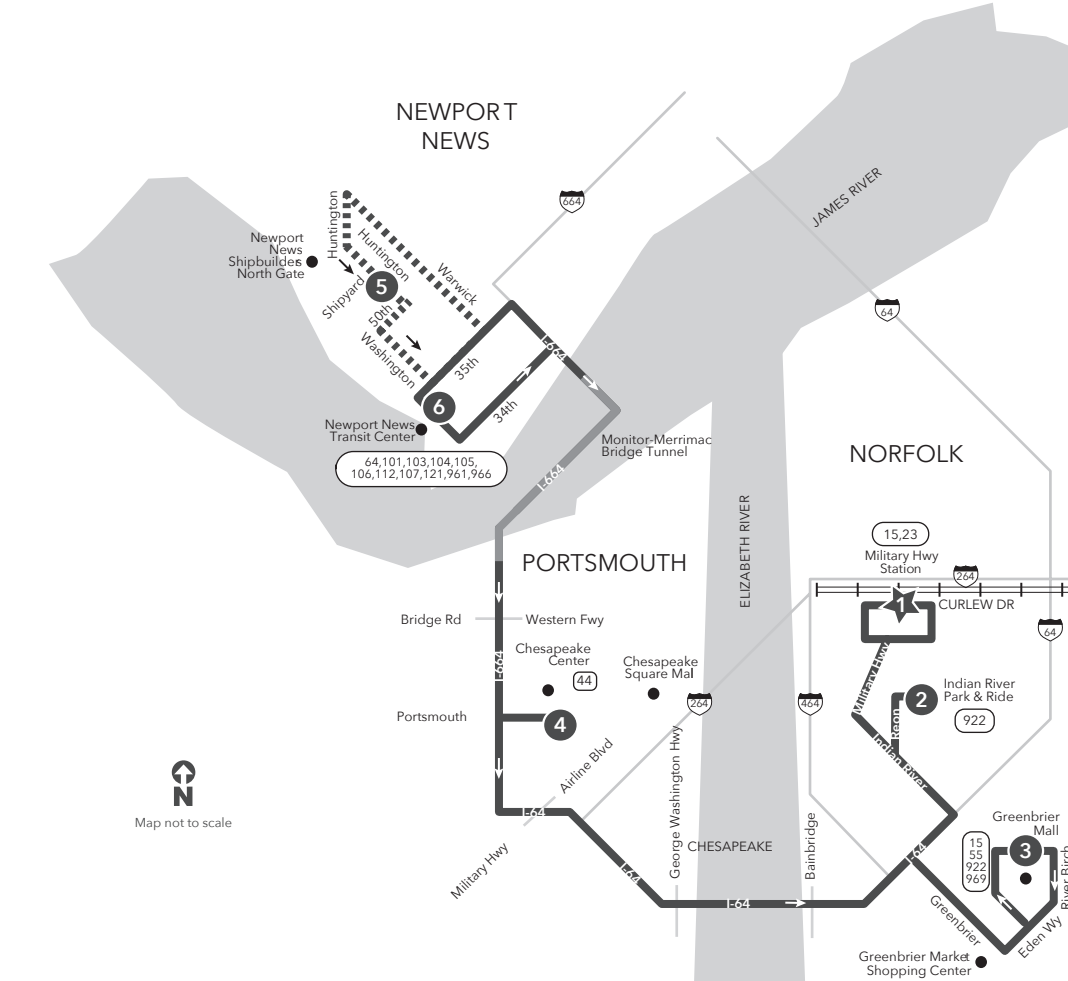

MAX ROUTE 967 Military Highway Station to Newport News Transit Center

Effective: August 28, 2016

Legend

- Weekday
- Infrequent Service
- Streets
- Time Point
- Connecting Bus Routes
- The Tide
- Light Rail Station
- Point of Interest

This route does not operate on Saturday or Sunday.
PM times are shaded & in bold.

MONDAY-FRIDAY:
 From Military Hwy Station to Newport News Transit Center

★ 1 Military Hwy Station	2 Indian River Park & Ride	3 Greenbrier Mall Park & Ride	4 Chesapeake Center	5 N. N. Shipbuilders North Gate	6 Newsport News Transit Center
4:35	4:45	4:57	5:19	5:37	5:47
4:45	4:55	5:07	5:29	5:47	5:57
5:00	5:10	5:22	5:44	6:02	6:12
5:10	5:20	5:31	5:54	—	6:11
5:43	5:53	6:04	6:27	—	6:44
6:13	6:23	6:34	6:57	—	7:14

MAX ROUTE 967 Newport News Transit Center to Military Highway Station

Legend

- Weekday
- Infrequent Service
- Streets
- Time Point
- Connecting Bus Routes
- The Tide
- Light Rail Station
- Point of Interest

PM times are shaded & in bold.

MONDAY-FRIDAY:
 From Newport News Transit Center to Military Hwy Station

5 N. N. Shipbuilders North Gate	6 Newsport News Transit Center	4 Chesapeake Center	3 Greenbrier Mall Park & Ride	2 Indian River Park & Ride	★ 1 Military Hwy Station
—	3:00	3:20	3:45	3:55	4:09
3:30	3:40	4:00	4:25	4:35	4:49
3:40	3:50	4:10	4:35	4:45	4:59
3:50	4:00	4:20	4:45	4:55	5:09
—	4:30	4:50	5:15	5:25	5:39
—	5:00	5:20	5:45	5:55	6:09
—	5:30	5:50	6:15	6:25	6:39