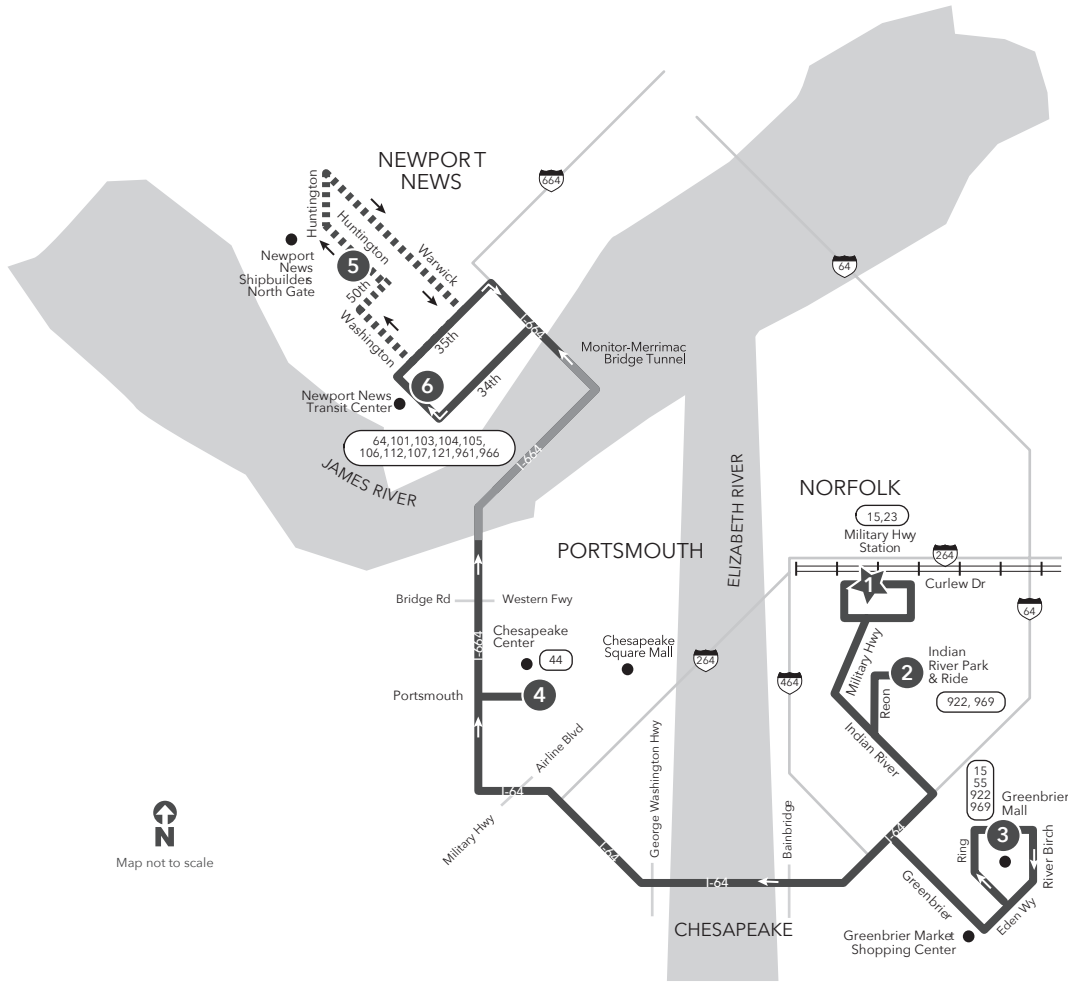

MAX ROUTE 967 Military Highway Station to Newport News Transit Center

Effective: August 28, 2016

Legend

- Weekday
- Infrequent Service
- Streets
- Time Point
- Connecting Bus Routes
- The Tide
- Light Rail Station
- Point of Interest

This route does not operate on Saturday or Sunday.
PM times are shaded & in bold.

MONDAY-FRIDAY:
 From Military Hwy Station to Newport News Transit Center

★ 1 Military Hwy Station	2 Indian River Park & Ride	3 Greenbrier Mall Park & Ride	4 Chesapeake Center	5 N. N. Shipbuilders North Gate	6 Newsport News Transit Center
4:35	4:45	4:57	5:19	5:37	5:47
4:45	4:55	5:07	5:29	5:47	5:57
5:00	5:10	5:22	5:44	6:02	6:12
5:10	5:20	5:31	5:54	—	6:11
5:43	5:53	6:04	6:27	—	6:44
6:13	6:23	6:34	6:57	—	7:14

MAX ROUTE 967 Newport News Transit Center to Military Highway Station

Legend

- Weekday
- Infrequent Service
- Streets
- Time Point
- Connecting Bus Routes
- The Tide
- Light Rail Station
- Point of Interest

PM times are shaded & in bold.

MONDAY-FRIDAY:
 From Newport News Transit Center to Military Hwy Station

5 N. N. Shipbuilders North Gate	6 Newsport News Transit Center	4 Chesapeake Center	3 Greenbrier Mall Park & Ride	2 Indian River Park & Ride	★ 1 Military Hwy Station
—	3:00	3:20	3:45	3:55	4:09
3:30	3:40	4:00	4:25	4:35	4:49
3:40	3:50	4:10	4:35	4:45	4:59
3:50	4:00	4:20	4:45	4:55	5:09
—	4:30	4:50	5:15	5:25	5:39
—	5:00	5:20	5:45	5:55	6:09
—	5:30	5:50	6:15	6:25	6:39