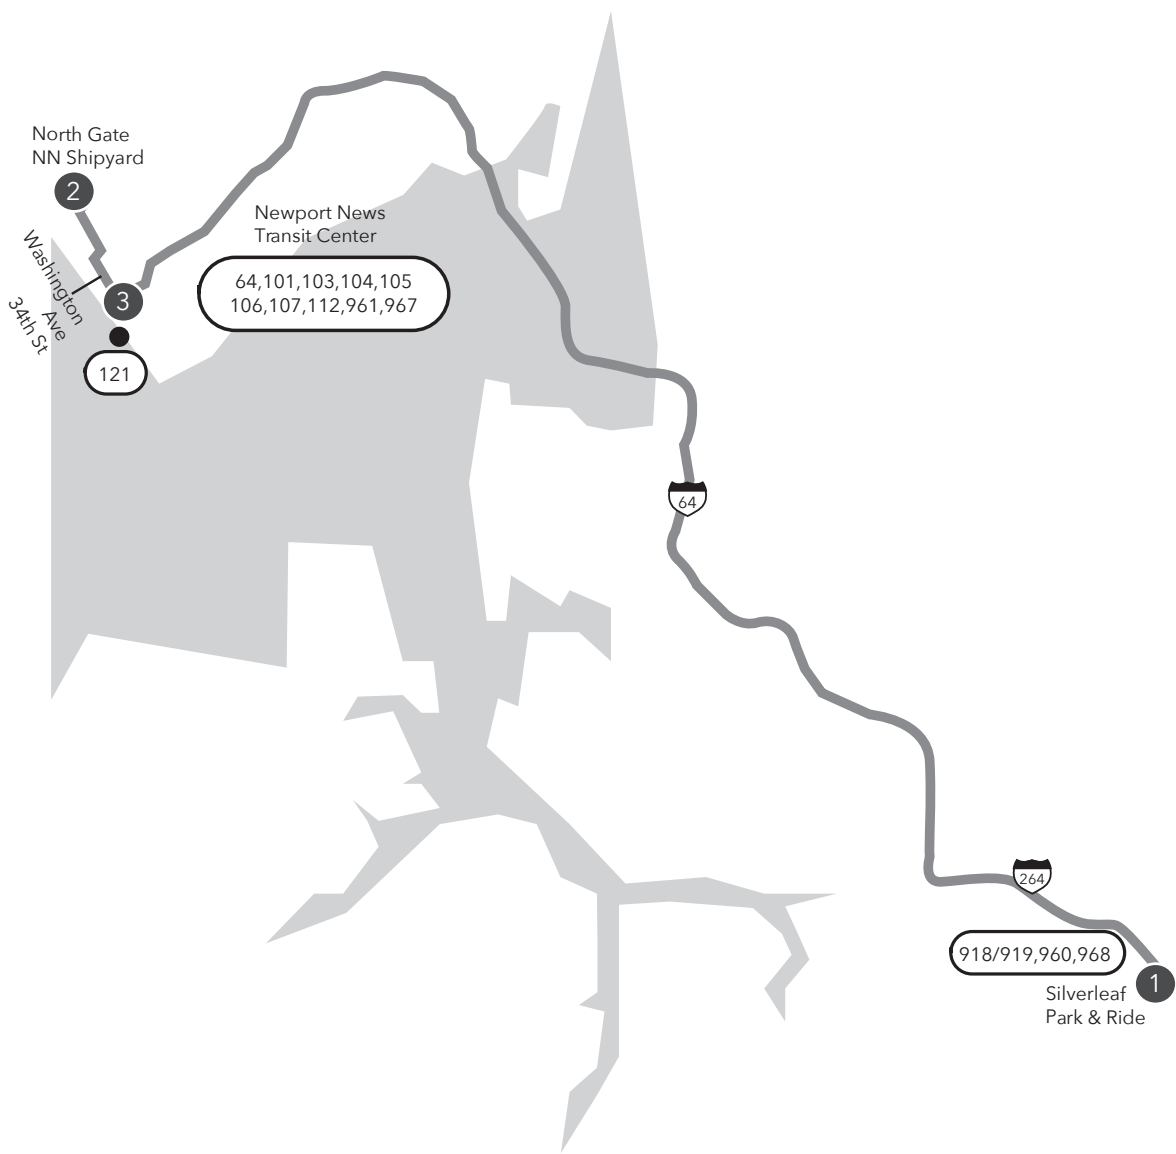

# MAX ROUTE 966 Silverleaf Park and Ride to Newport News Transit Ctr

Effective: August 28, 2016

**Legend**

- Weekday
- Streets
- 1 Time Point
- 1 Connecting Bus Routes
- Point of Interest

Map not to scale

This route does not operate on Saturday or Sunday.  
**PM times are shaded & in bold.**

**MONDAY-FRIDAY:**  
 From Silverleaf Park and Ride to Washington Ave & 34th Street

<b>1</b>	<b>2</b>	<b>3</b>
Silverleaf Park & Ride	Newport News Shipbuilders North Gate	Washington Ave & 34th St
5:40	6:23	6:31
—	—	—

**MONDAY-FRIDAY:**  
 From Newport News Shipbuilders North Gate to Silverleaf Park and Ride

<b>2</b>	<b>3</b>	<b>1</b>
Newport News Shipbuilders North Gate	Washington Ave & 34th St	Silverleaf Park & Ride
—	—	—
<b>3:40</b>	<b>3:53</b>	<b>4:53</b>