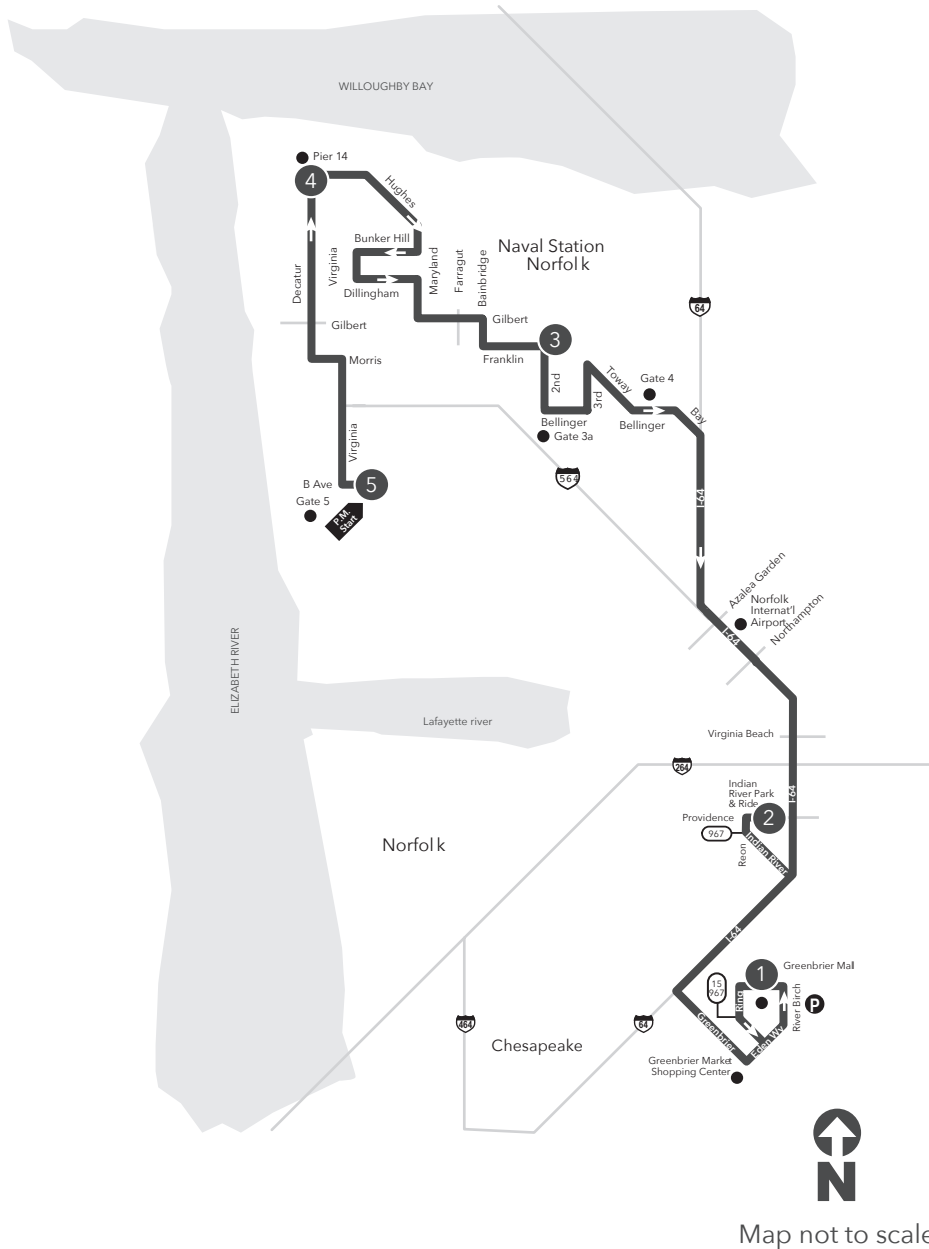

MAX ROUTE 922 Greenbrier Mall Park & Ride to Gate 4

Revised: July 21, 2015

Legend

- Weekday
- Streets
- Time Point
- Connecting Bus Routes
- Point of Interest

PM times are shaded & in bold.

MONDAY - FRIDAY: A.M. Service from Greenbrier Mall Park & Ride to Gate 4

1	2	3	4	5
Greenbrier Mall Park & Ride	Indian River Park & Ride	2nd Franklin	Pier 14	Bellingham 5th
5:00	5:11	5:31	5:43	5:59
5:15	5:26	5:48	6:00	6:16
5:30	5:41	6:04	6:16	6:32
5:50	6:01	6:24	6:36	6:52
6:10	6:21	6:45	6:57	7:13
6:45	6:56	7:21	7:33	7:49

MAX ROUTE 922 Gate 5 to Greenbrier Mall Park & Ride

Legend

- Weekday
- Streets
- Time Point
- Connecting Bus Routes
- Point of Interest

PM times are shaded & in bold.

MONDAY-FRIDAY P.M. Service from Gate 5 to Greenbrier Mall Park & Ride

5	4	3	2	1
Gate 5	Pier 14	2nd & Franklin	Indian River Park & Ride	Greenbrier Mall Park & Ride
2:55	3:05	3:17	3:41	3:52
3:25	3:35	3:47	4:12	4:23
3:44	3:54	4:06	4:31	4:42
4:20	4:30	4:42	5:07	5:18

These routes does not operate on Saturday or Sunday.