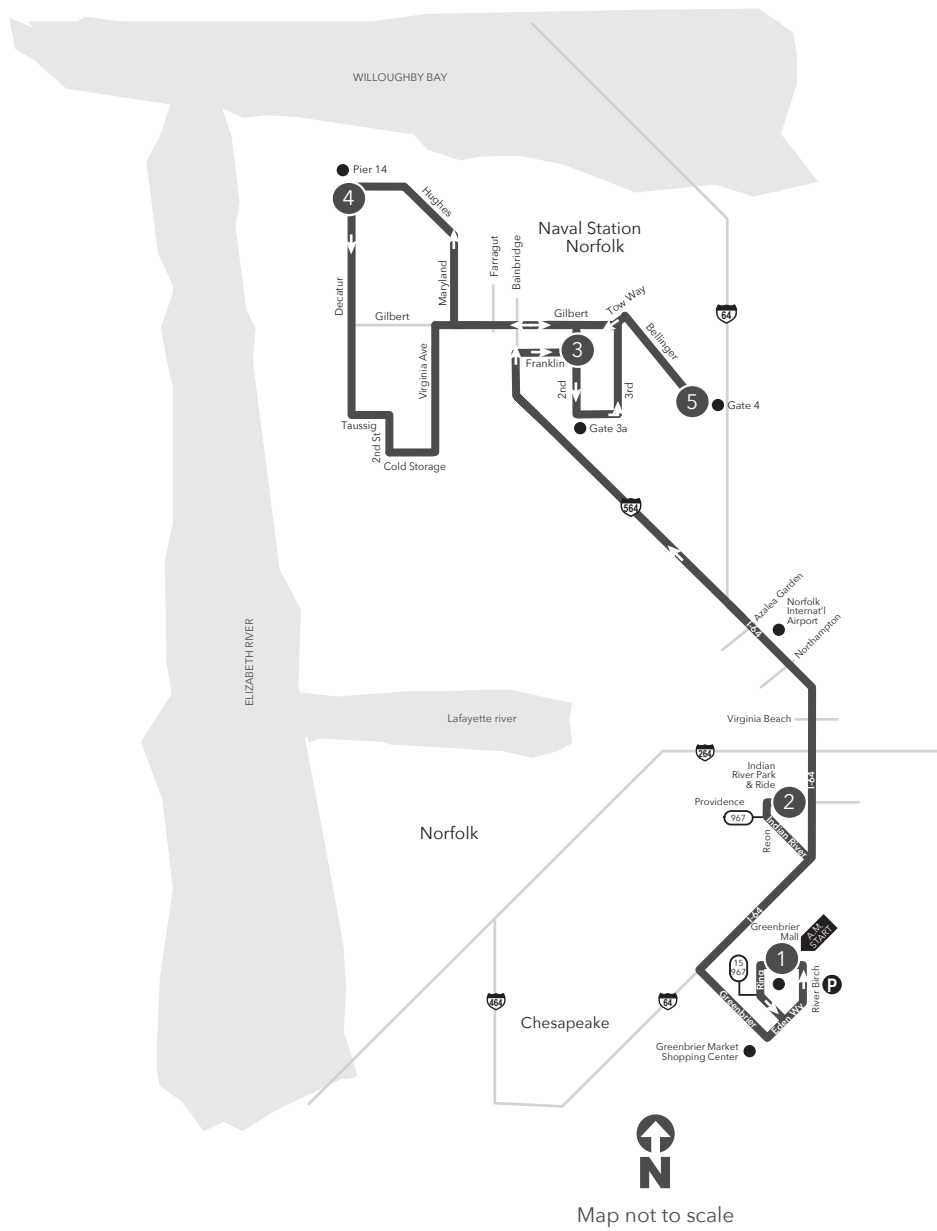

MAX ROUTE 922 Greenbrier Mall Park & Ride to Gate 4

Revised: July 21, 2015

Legend

- Weekday
- Streets
- Time Point
- Connecting Bus Routes
- Point of Interest

PM times are shaded & in bold.

MONDAY - FRIDAY: A.M. Service from Greenbrier Mall Park & Ride to Gate 4

1	2	3	4	5
Greenbrier Mall Park & Ride	Indian River Park & Ride	2nd Franklin	Pier 14	Bellingham 5th
5:00	5:11	5:31	5:43	5:59
5:15	5:26	5:48	6:00	6:16
5:30	5:41	6:04	6:16	6:32
5:50	6:01	6:24	6:36	6:52
6:10	6:21	6:45	6:57	7:13
6:45	6:56	7:21	7:33	7:49

MAX ROUTE 922 Gate 5 to Greenbrier Mall Park & Ride

Legend

- Weekday
- Streets
- Time Point
- Connecting Bus Routes
- Point of Interest

PM times are shaded & in bold.

MONDAY-FRIDAY P.M. Service from Gate 5 to Greenbrier Mall Park & Ride

5	4	3	2	1
Gate 5	Pier 14	2nd & Franklin	Indian River Park & Ride	Greenbrier Mall Park & Ride
2:55	3:05	3:17	3:41	3:52
3:25	3:35	3:47	4:12	4:23
3:44	3:54	4:06	4:31	4:42
4:20	4:30	4:42	5:07	5:18

These routes does not operate on Saturday or Sunday.