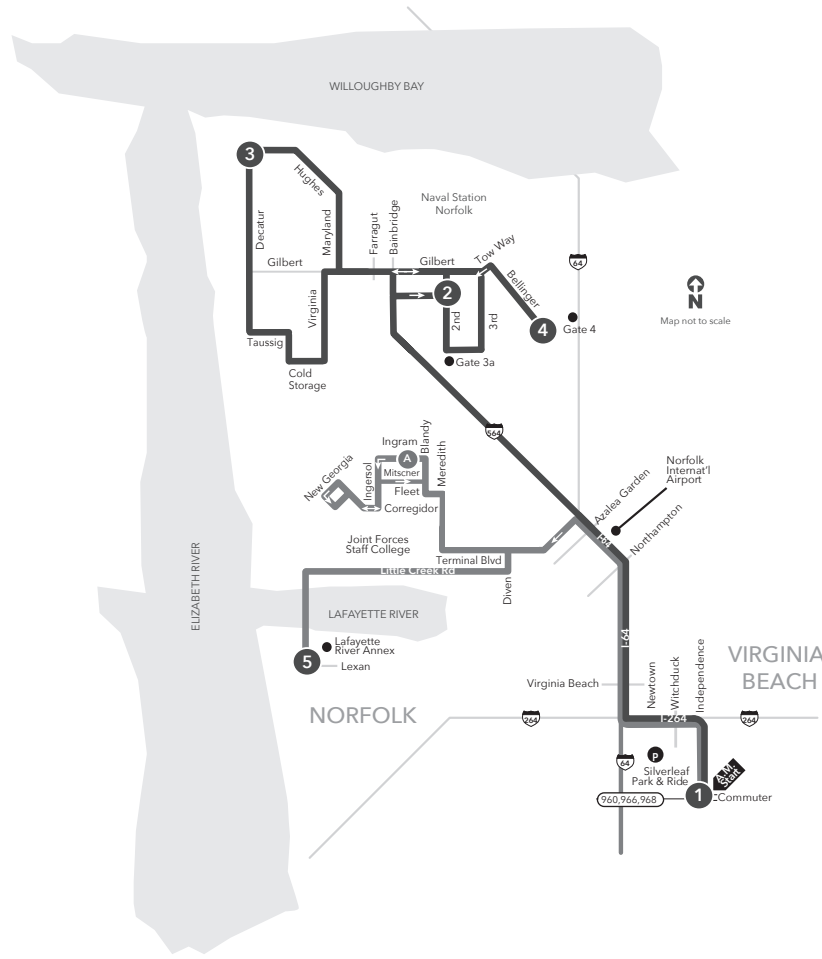

# MAX ROUTE 918/919 Silverleaf Park & Ride to Lafayette River Annex/Gate 4

Effective: August 28, 2016

**Legend**

- Weekday
- Route 918 Joint Forces Staff College
- Streets
- Time Point
- Connecting Bus Routes
- Point of Interest
- Park & Ride

## MAX 919 NSA - NAVAL STATION NORFOLK MONDAY - FRIDAY: A.M. Service from Silverleaf to Gate 4

1	2	3	4
Silverleaf Park & Ride	2nd & Franklin	Pier 14	Bellinger 5th
5:00	5:23	5:34	5:50
5:20	5:45	5:57	6:13
5:45	6:11	6:23	6:39
6:05	6:31	6:43	6:59
6:30	6:58	7:10	7:26
6:50	7:18	7:30	7:46

# MAX ROUTE 918/919 Lafayette River Annex/Gate 5 to Silverleaf Park & Ride

**Legend**

- Weekday
- Route 918 Joint Forces Staff College
- Streets
- Time Point
- Connecting Bus Routes
- Point of Interest
- Park & Ride

## MAX 919 NSA - NAVAL STATION NORFOLK MONDAY - FRIDAY: P.M. Service from Gate 5 to Silverleaf

4	3	2	1
Gate 5	Pier 14	2nd & Franklin	Silverleaf Park & Ride
2:54	3:04	3:17	3:43
3:18	3:28	3:41	4:08
3:40	3:50	4:03	4:30
3:58	4:08	4:21	4:48
4:13	4:23	4:36	5:03