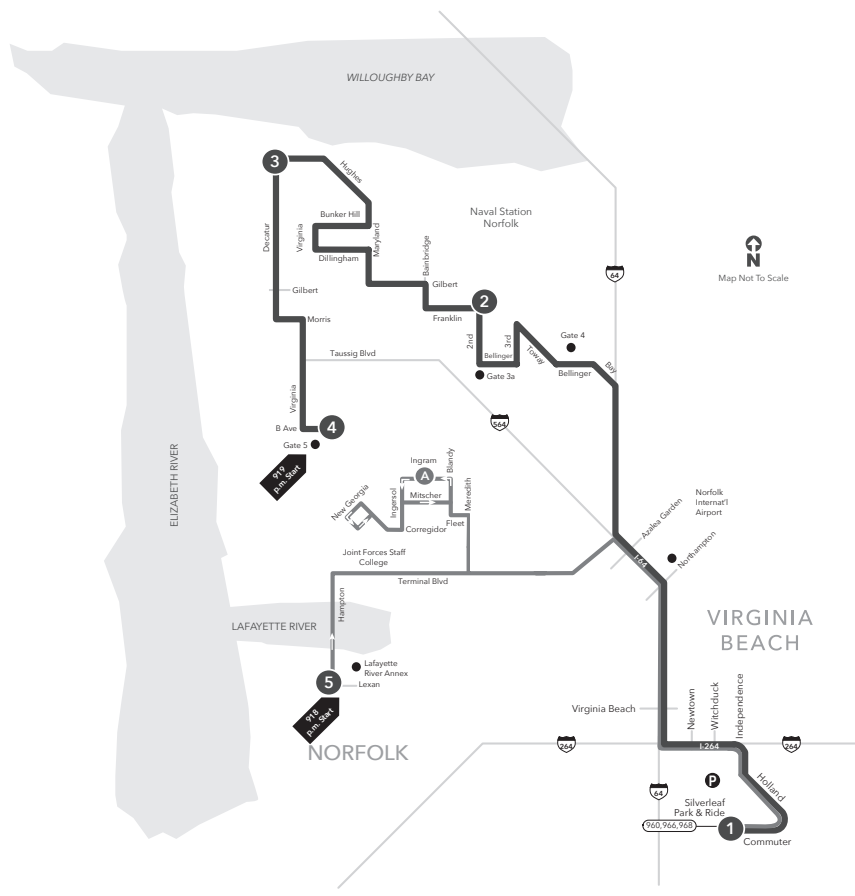

## MAX 918 NSA - JOINT FORCES STAFF COLLEGE MONDAY - FRIDAY: A.M. Service from Silverleaf to Lafayette River Annex

1	A	5
Silverleaf Park & Ride	Ingram St Morton	Lafayette River Annex
6:00	6:24	6:46

## MAX 919 NSA - NAVAL STATION NORFOLK MONDAY - FRIDAY: A.M. Service from Silverleaf to Gate 4

1	2	3	4
Silverleaf Park & Ride	2nd & Franklin	Pier 14	Bellinger 5th
5:00	5:23	5:34	5:50
5:20	5:45	5:57	6:13
5:45	6:11	6:23	6:39
6:05	6:31	6:43	6:59
6:30	6:58	7:10	7:26
6:50	7:18	7:30	7:46

# MAX ROUTE 918/919 Lafayette River Annex/Gate 5 to Silverleaf Park & Ride

**Legend**

- Weekday
- Route 918 Joint Forces Staff College
- Streets
- Time Point
- Connecting Bus Routes
- Point of Interest
- Park & Ride

## MAX 919 NSA - NAVAL STATION NORFOLK MONDAY - FRIDAY: P.M. Service from Gate 5 to Silverleaf

4	3	2	1
Gate 5	Pier 14	2nd & Franklin	Silverleaf Park & Ride
2:54	3:04	3:17	3:43
3:18	3:28	3:41	4:08
3:40	3:50	4:03	4:30
3:58	4:08	4:21	4:48
4:13	4:23	4:36	5:03