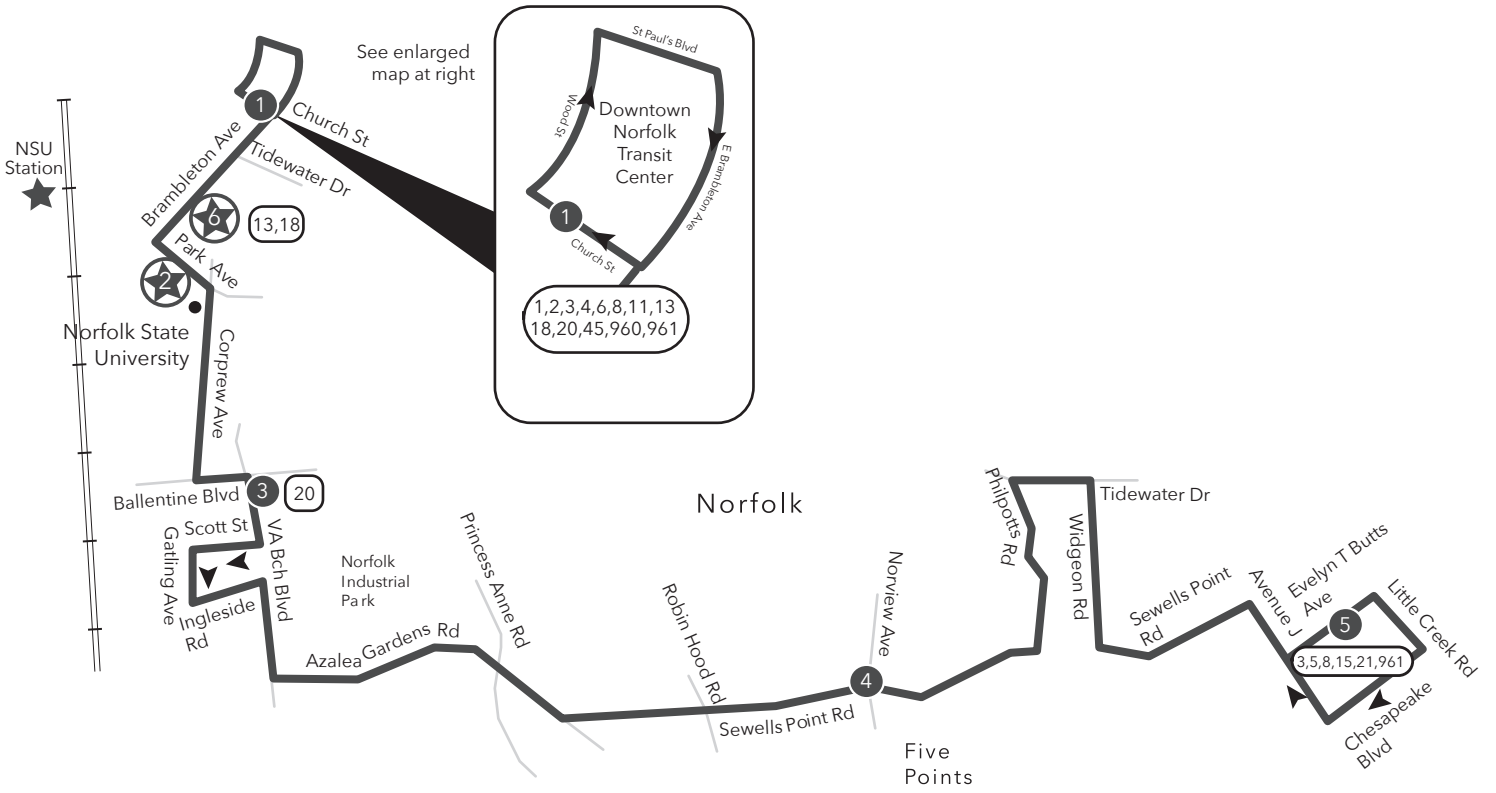

ROUTE 009 Downtown Norfolk Transit Center / Sewells Point

Effective: October 6, 2014

Legend

- Weekday & Saturday
- Streets
- Time Point
- Connecting Bus Routes
- The Tide
- Light Rail Station
- Light Rail Connection
- Point of Interest

SATURDAY: From Downtown Norfolk Transit Center to Evelyn T Butts Ave

1	2	3	4	5	5	4	3	6	1
Downtown Norfolk Transit Center	NSU Station	VA Beach Blvd Scott St	Chesapeake Blvd Norview Ave	Little Creek Rd Evelyn T Butts Ave	Little Creek Rd Evelyn T Butts Ave	Chesapeake Blvd Norview Ave	VA Beach Blvd Scott St	NSU Station	Downtown Norfolk Transit Center
5:32	5:38	5:46	6:02	6:15	-	-	5:49	6:01	6:06
6:32	6:38	6:46	7:02	7:15	6:18	6:33	6:45	6:57	7:02
7:32	7:38	7:46	8:02	8:15	7:18	7:33	7:45	7:57	8:02
8:32	8:38	8:46	9:02	9:15	8:18	8:33	8:45	8:57	9:02
9:32	9:38	9:46	10:02	10:15	9:18	9:33	9:45	9:57	10:02
10:32	10:38	10:46	11:02	11:15	10:18	10:33	10:45	11:00	11:05
11:30	11:37	11:45	12:02	12:15	11:18	11:33	11:45	12:00	12:05
12:30	12:37	12:45	1:02	1:15	12:18	12:33	12:45	1:00	1:05
1:30	1:37	1:45	2:02	2:15	1:18	1:33	1:45	2:00	2:05
2:30	2:37	2:45	3:02	3:15	2:18	2:33	2:45	3:00	3:05
3:30	3:37	3:45	4:02	4:15	3:18	3:33	3:45	4:00	4:05
4:30	4:37	4:45	5:02	5:15	4:18	4:33	4:45	5:00	5:05
5:30	5:37	5:45	6:02	6:15	5:18	5:33	5:45	6:00	6:05
6:30	6:37	6:45	7:02	7:15	6:18	6:33	6:45	6:57	7:02
7:30	7:37	7:45	8:02	8:15	7:18	7:33	7:45	7:57	8:02
8:32	8:38	8:46	9:02	9:15	8:18	8:33	8:45	8:57	9:02
9:32	9:38	9:46	10:02	10:15	9:18	9:33	9:45	9:57	10:02
10:32	10:38	10:46	11:02	11:15	10:18	10:33	10:45	10:57	11:02
11:32	11:38	11:46	12:02	12:15	11:18	11:33	11:45	11:57	12:02